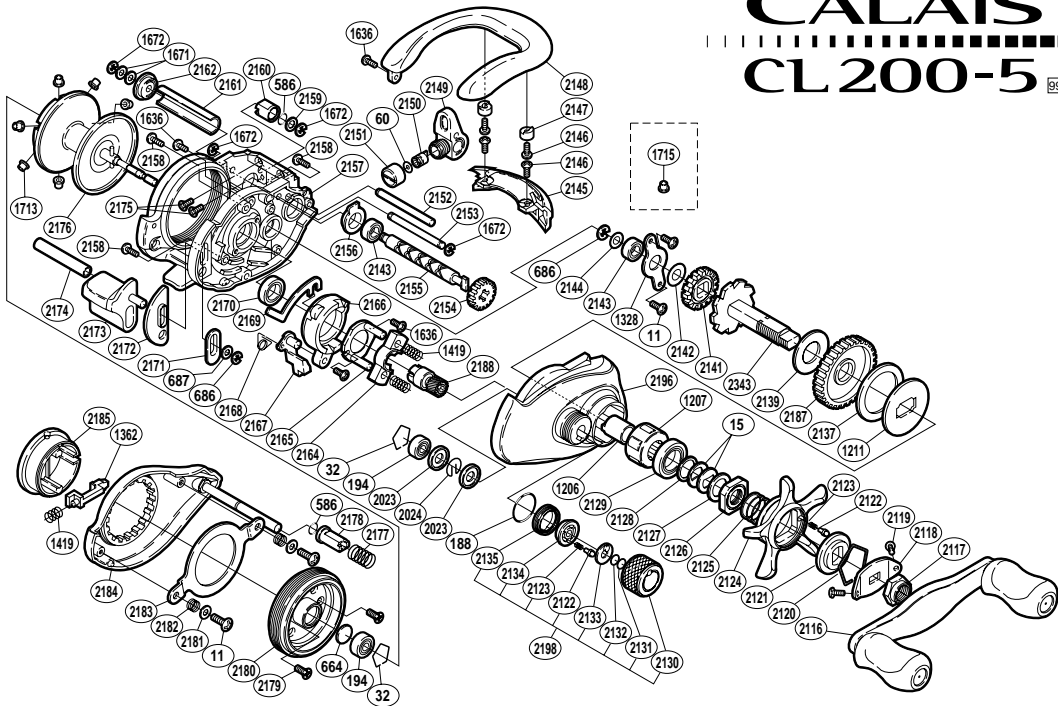

## CL 200-5 <sup>99</sup>

BNT No.	PARTS NAMES	BNT No.	PARTS NAMES	BNT No.	PARTS NAMES
0011	Multi-Purpose Screw (A)	2126	Star Drag Nut	2161	Level Wind Guard
0015	Drag Spring Washer	2127	Star Drag Spacer	2162	Worm Bushing (B)
0032	Bearing Retainer	2128	Bearing Washer	2164	Yoke
0060	Spacer (optional)	2129	Star Drag Bearing	2165	Clutch Cam Retainer
0188	"O" Ring	2130	Cast Control Cap	2166	Clutch Cam
0194	Ball Bearing	2131	Spool Tension Spacer (B)	2167	Clutch Pawl
0586	Friction Ring	2132	Spool Tension Spacer (A)	2168	Clutch Pawl Spring
0664	Spacer (B)	2133	Cast Control Click Plate	2169	Clutch Plate
0686	"E" Lock	2134	Click Pin Holder	2170	Ball Bearing
0687	Spacer	2135	Cast Control Click Holder	2171	Clutch Bar Guide (A)
1206	Roller Clutch Inner Tube	2137	Drag Washer (C)	2172	Clutch Bar Guide (B)
1207	Roller Clutch Bearing	2139	Drag Washer (A)	2173	Quick-Fire II Clutch Bar
1211	Key Washer	2141	Idle Gear (A)	2174	Clutch Bar Support
1328	Drive Shaft Retainer	2142	Idle Gear (A) Spacer	2175	Thumb Rest Screw
1362	Turnkey Pawl	2143	Ball Bearing	2176	Spool Assembly
1419	Yoke Spring	2144	Drive Shaft Washer	2177	Left Side Plate Spring
1636	Multi-Purpose Screw (B)	2145	Level Wind Protector	2178	Damper (A)
1671	Worm Shaft Washer	2146	Line Guard Screw	2179	Brake Case Screw
1672	"E" Lock	2147	Line Guard Screw Cover	2180	Brake Case
1713	Brake Collar (green)	2148	Thumb Rest	2181	Brake Case Ring Washer
2023	Spool Shaft Clip Holder	2149	Line Guide	2182	Brake Case Ring Spring
2024	Spool Shaft Clip	2150	Line Guide Pawl	2183	Brake Case Ring
2116	Handle Assembly	2151	Pawl Cap	2184	Left Side Plate
2117	Handle Nut	2152	Level Wind Guide	2185	Turnkey Dial
2118	Handle Nut Plate	2153	Line Guard (C)	2187	Drive Gear
2119	Nut Plate Screw	2154	Idle Gear (C)	2188	Pinion Gear
2120	Click Plate Retainer	2155	Worm Shaft	2196	Right Side Plate
2121	Star Drag Click Plate	2156	Worm Bushing (A)	2198	Cast Control Cap Assembly
2122	Click Pin	2157	One-Piece Frame	2343	Drive Shaft
2123	Click Spring	2158	Right Side Plate Screw		
2124	Star Drag	2159	Damper Washer		
2125	Star Drag Spring	2160	Damper (B)	1715	Brake Collar (red)