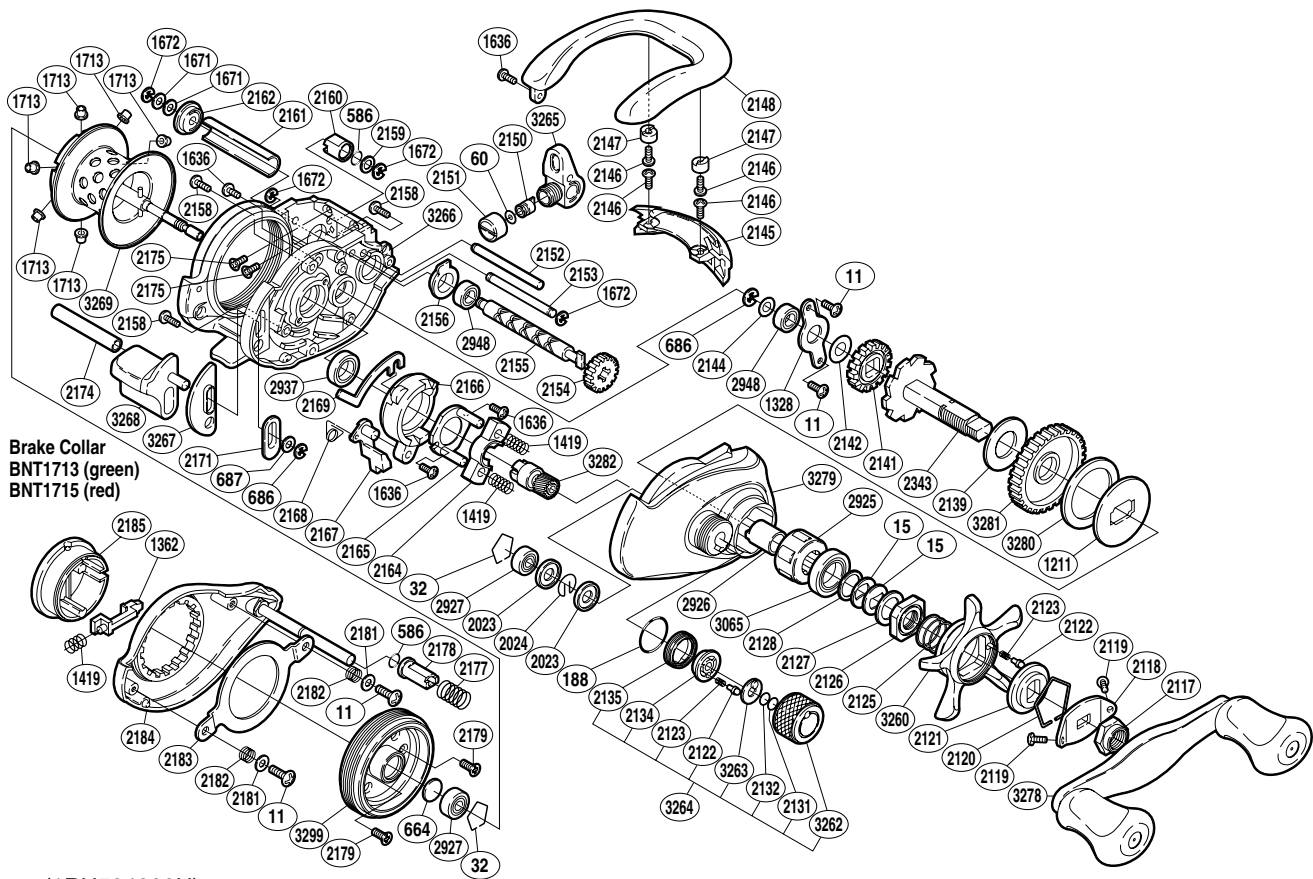

SHIMANO®

CALAIS

CL-200APV

(1RH504200U)

Part No.	Description	Part No.	Description	Part No.	Description
BNT0011	Screw	BNT2134	Click Pin Holder	BNT2178	Damper A
BNT0015	Drag Spring Washer	BNT2135	Cast Control Click Holder	BNT2179	Screw
BNT0032	Bearing Retainer	BNT2139	Drag Washer A	BNT2181	Washer
BNT0060	Spacer	BNT2141	Idle Gear A	BNT2182	Brake Case Ring Spring
BNT0188	O Ring	BNT2142	Idle Gear A Spacer	BNT2183	Brake Case Ring
BNT0586	O Ring	BNT2144	Washer	BNT2184	Left Side Plate
BNT0664	Spacer B	BNT2145	Level Wind Protector	BNT2185	Turnkey Dial
BNT0686	E Lock	BNT2146	Screw	BNT2343	Drive Shaft
BNT0687	Spacer	BNT2147	Line Guard Screw Cover	BNT2925	Roller Clutch Bearing
BNT1211	Key Washer	BNT2148	Thumb Rest	BNT2926	Roller Clutch Inner Tube
BNT1328	Drive Shaft Retainer	BNT2150	Line Guide Pawl	BNT2927	Ball Bearing
BNT1362	Turnkey Pawl	BNT2151	Pawl Cap	BNT2937	Ball Bearing
BNT1419	Yoke Spring	BNT2152	Level Wind Guide	BNT2948	Ball Bearing
BNT1636	Screw	BNT2153	Line Guard C	BNT3065	Star Drag Bearing
BNT1671	Washer	BNT2154	Idle Gear C	BNT3260	Star Drag
BNT1672	E Lock	BNT2155	Worm Shaft	BNT3262	Cast Control Cap
BNT1713	Brake Collar (green)	BNT2156	Worm Bushing A	BNT3263	Cast Control Click Plate
BNT2023	Spool Shaft Clip Holder	BNT2158	Screw	BNT3264	Cast Control Cap Assembly
BNT2024	Spool Shaft Clip	BNT2159	Washer	BNT3265	Line Guide
BNT2117	Handle Nut	BNT2160	Damper B	BNT3266	One-Piece Frame
BNT2118	Handle Nut Plate	BNT2161	Level Wind Guard	BNT3267	Clutch Bar Guide B
BNT2119	Screw	BNT2162	Worm Bushing B	BNT3268	Quick-Fire II Clutch Bar
BNT2120	Click Plate Retainer	BNT2164	Yoke	BNT3269	Spool Assembly
BNT2121	Star Drag Click Plate	BNT2165	Clutch Cam Retainer	BNT3278	Handle Assembly
BNT2122	Click Pin	BNT2166	Clutch Cam	BNT3279	Right Side Plate
BNT2123	Click Spring	BNT2167	Clutch Pawl	BNT3280	Drag Washer C
BNT2125	Star Drag Spring	BNT2168	Clutch Pawl Spring	BNT3281	Drive Gear
BNT2126	Star Drag Nut	BNT2169	Clutch Plate	BNT3282	Pinion Gear
BNT2127	Star Drag Spacer	BNT2171	Clutch Bar Guide A	BNT3299	Brake Case
BNT2128	Bearing Washer	BNT2174	Clutch Bar Support		
BNT2131	Spool Tension Spacer B	BNT2175	Screw		
BNT2132	Spool Tension Spacer A	BNT2177	Damper Spring	BNT1715	Brake Collar (red)