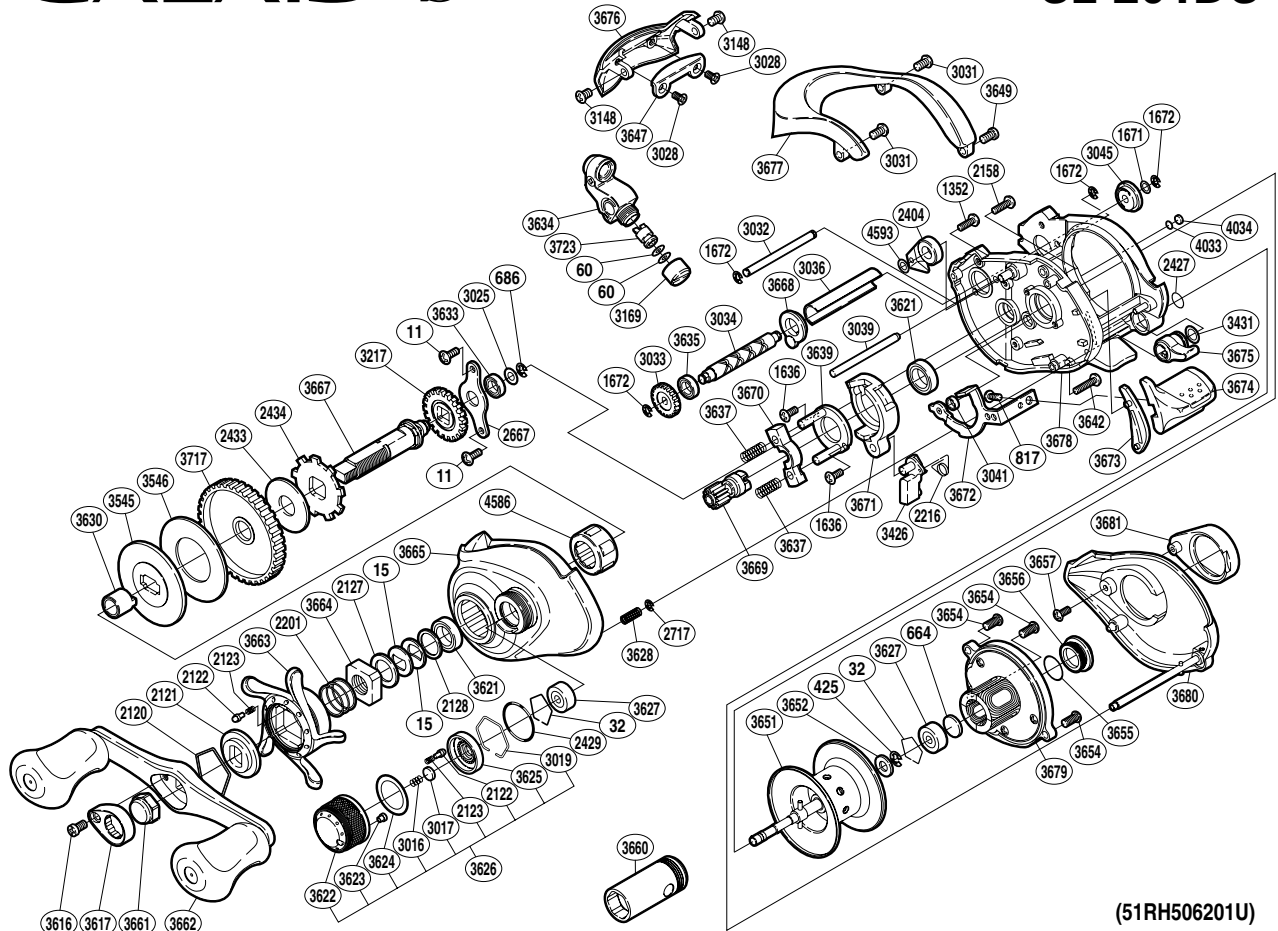

# SHIMANO

CALAIS SA-RB

CL-201DC

(51RH506201U)

Part No.	Description	Part No.	Description	Part No.	Description
BNT0011	Screw	BNT3032	Line Guard	BNT3652	Magnetic Plate
BNT0015	Drag Spring Washer	BNT3033	Idle Gear	BNT3654	Screw
BNT0032	Bearing Retainer	BNT3034	Worm Shaft	BNT3655	O Ring
BNT0060	Spacer	BNT3036	Level Wind Guard	BNT3656	Oil Cap
BNT0425	E Lock	BNT3039	Level Wind Guide	BNT3657	Screw
BNT0664	Spacer B	BNT3041	Clutch Plate Shaft Support	BNT3661	Handle Nut
BNT0686	E Lock	BNT3045	Worm Bushing B	BNT3662	Handle Assembly
BNT0817	Screw	BNT3148	Screw	BNT3663	Star Drag
BNT1352	Screw	BNT3169	Pawl Cap	BNT3664	Star Drag Nut
BNT1636	Screw	BNT3217	Idle Gear	BNT3665	Left Side Plate
BNT1671	Washer	BNT3426	Clutch Pawl	BNT3667	Drive Shaft
BNT1672	E Lock	BNT3431	Washer	BNT3668	Worm Bushing A
BNT2120	Click Plate Retainer	BNT3545	Key Washer	BNT3669	Pinion Gear
BNT2121	Star Drag Click	BNT3546	Drag Washer	BNT3670	Yoke
BNT2122	Click Pin	BNT3616	Screw	BNT3671	Clutch Cam
BNT2123	Click Spring	BNT3617	Handle Nut Plate	BNT3672	Clutch Plate
BNT2127	Star Drag Spacer	BNT3621	Ball Bearing	BNT3673	Clutch Bar Guide B
BNT2128	Bearing Washer	BNT3622	Cast Control Cap	BNT3674	Quick-Fire II Clutch Bar
BNT2158	Screw	BNT3623	Cast Control Cap Retainer	BNT3675	Side Plate Cam Lever
BNT2201	Star Drag Spring	BNT3624	Retainer Sheet	BNT3676	Level Wind Protector
BNT2216	Clutch Pawl Spring	BNT3625	Cast Control Click Plate	BNT3677	Thumb Rest
BNT2404	Anti-Reverse Pawl	BNT3626	Cast Control Cap Assembly	BNT3678	One-Piece Frame
BNT2427	O Ring	BNT3627	Ball Bearing	BNT3679	Digital Control Assembly
BNT2429	O Ring	BNT3628	Side Plate Spring	BNT3680	Right Side Plate
BNT2433	Drag Washer	BNT3630	Roller Clutch Inner Tube	BNT3681	BR Retainer
BNT2434	Anti-Reverse Ratchet	BNT3633	Ball Bearing	BNT3717	Drive Gear
BNT2667	Drive Shaft Retainer	BNT3634	Line Guide	BNT3723	Line Guide Pawl
BNT2717	E Lock	BNT3635	Ball Bearing	BNT4033	Washer
BNT3016	Spool Tension Spring	BNT3637	Yoke Spring	BNT4034	Anti-Thrust Washer
BNT3017	Cast Control Spacer	BNT3639	Clutch Cam Retainer	BNT4586	Roller Clutch Bearing
BNT3019	Cast Control Click Holder	BNT3642	Screw	BNT4593	Washer
BNT3025	Washer	BNT3647	Line Guard Retainer		
BNT3028	Screw	BNT3649	Screw		
BNT3031	Screw	BNT3651	Spool Assembly	BNT3660	Wrench (accessory)