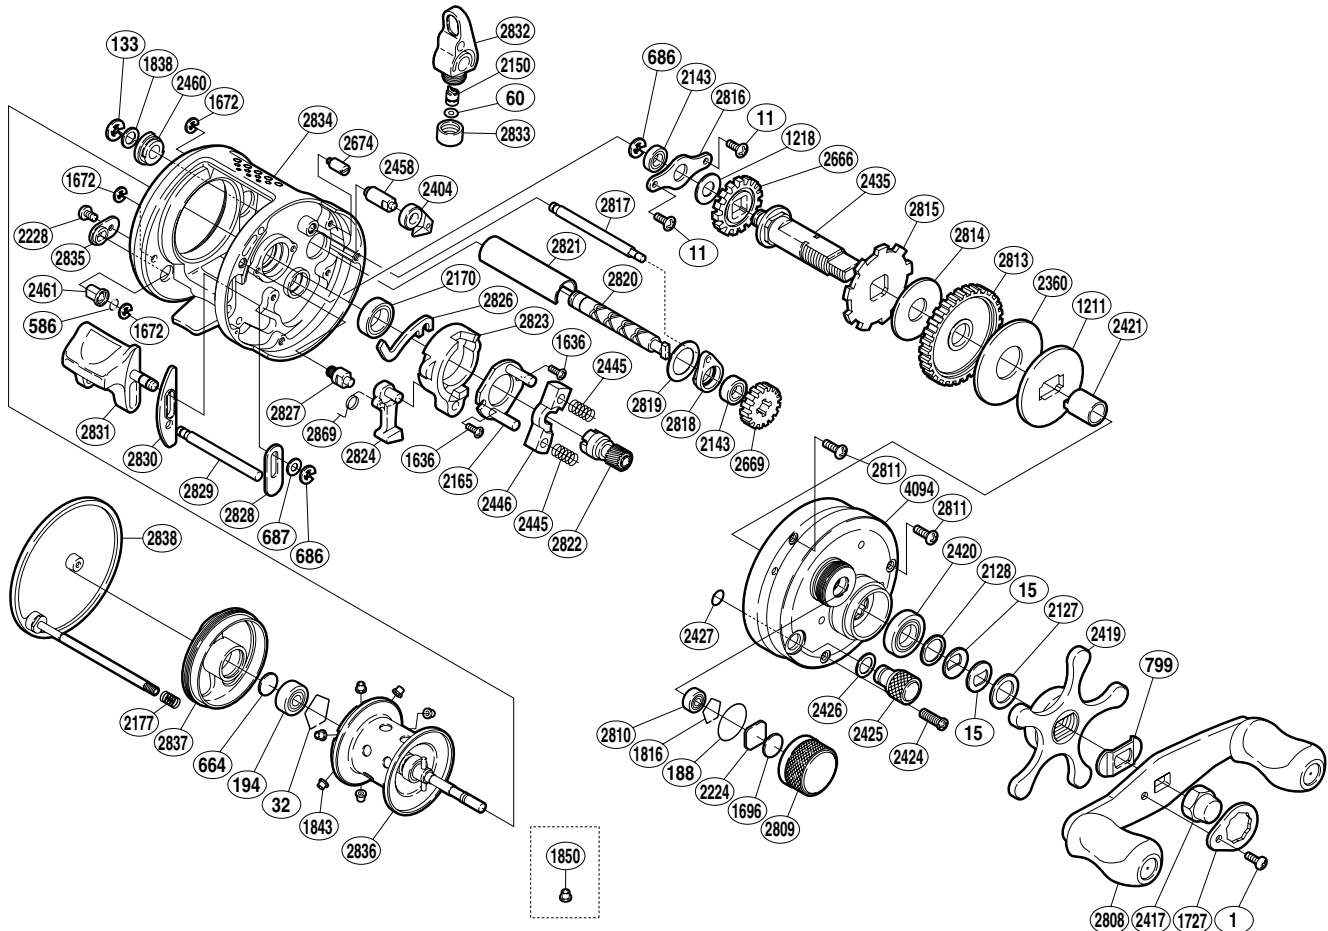

## CTE-50GT

Part No.	Description	Part No.	Description	Part No.	Description
BNT0001	Handle Nut Plate Screw	BNT2177	Left Side Plate Spring	BNT2815	Anti-Reverse Ratchet
BNT0011	Drive Shaft Retainer Screw	BNT2224	Spool Tension Spacer (A)	BNT2816	Drive Shaft Retainer
BNT0015	Drag Spring Washer	BNT2228	Damper Guide Screw	BNT2817	Level Wind Guide
BNT0032	Bearing Retainer (B)	BNT2360	Drag Washer (C)	BNT2818	Worm Bushing (A)
BNT0060	Spacer	BNT2404	Anti-Reverse Pawl	BNT2819	Worm Spacer
BNT0133	Worm Shaft Retainer	BNT2417	Handle Nut	BNT2820	Worm Shaft
BNT0188	"O" Ring	BNT2419	Star Drag	BNT2821	Level Wind Guard
BNT0194	Ball Bearing	BNT2420	Star Drag Bearing	BNT2822	Pinion Gear (A)
BNT0586	Bolt Retainer	BNT2421	Roller Clutch Inner Tube	BNT2823	Clutch Cam
BNT0664	Spacer (B)	BNT2424	Right Side Plate Screw (long)	BNT2824	Clutch Pawl
BNT0686	"E" Lock	BNT2425	Side Plate Open Nut	BNT2826	Clutch Plate
BNT0687	Spacer	BNT2426	Open Nut Washer	BNT2827	Set Pin
BNT0799	Friction Washer	BNT2427	"O" Ring	BNT2828	Clutch Bar Guide (A)
BNT1211	Key Washer	BNT2435	Drive Shaft	BNT2829	Clutch Bar Support
BNT1218	Idle Gear (A) Spacer	BNT2445	Yoke Spring	BNT2830	Clutch Bar Guide (B)
BNT1636	Clutch Cam Screw	BNT2446	Yoke	BNT2831	Quick-Fire II Clutch Bar
BNT1672	"E" Lock	BNT2458	Anti-Reverse Pawl Pin	BNT2832	Line Guide
BNT1696	Cast Control Spacer (B)	BNT2460	Worm Bushing (B)	BNT2833	Pawl Cap
BNT1727	Handle Nut Plate	BNT2461	Damper (A)	BNT2834	One-Piece Frame
BNT1816	Bearing Retainer (A)	BNT2666	Idle Gear (A)	BNT2835	Damper Guide
BNT1838	Worm Shaft Washer (B)	BNT2669	Idle Gear (C)	BNT2836	Spool Assembly
BNT1843	Brake Collar (blue)	BNT2674	Pawl Stop	BNT2837	Brake Case
BNT2127	Star Drag Spacer	BNT2808	Handle Assembly	BNT2838	Left Side Plate
BNT2128	Bearing Washer	BNT2809	Cast Control Cap	BNT2869	Clutch Pawl Spring
BNT2143	Ball Bearing	BNT2810	Ball Bearing	BNT4094	Right Side Plate
BNT2150	Line Guide Pawl	BNT2811	Right Side Plate Screw (short)		
BNT2165	Clutch Cam Retainer	BNT2813	Drive Gear		
BNT2170	Ball Bearing	BNT2814	Drag Washer (A)	BNT1850	Brake Collar (Yellow)