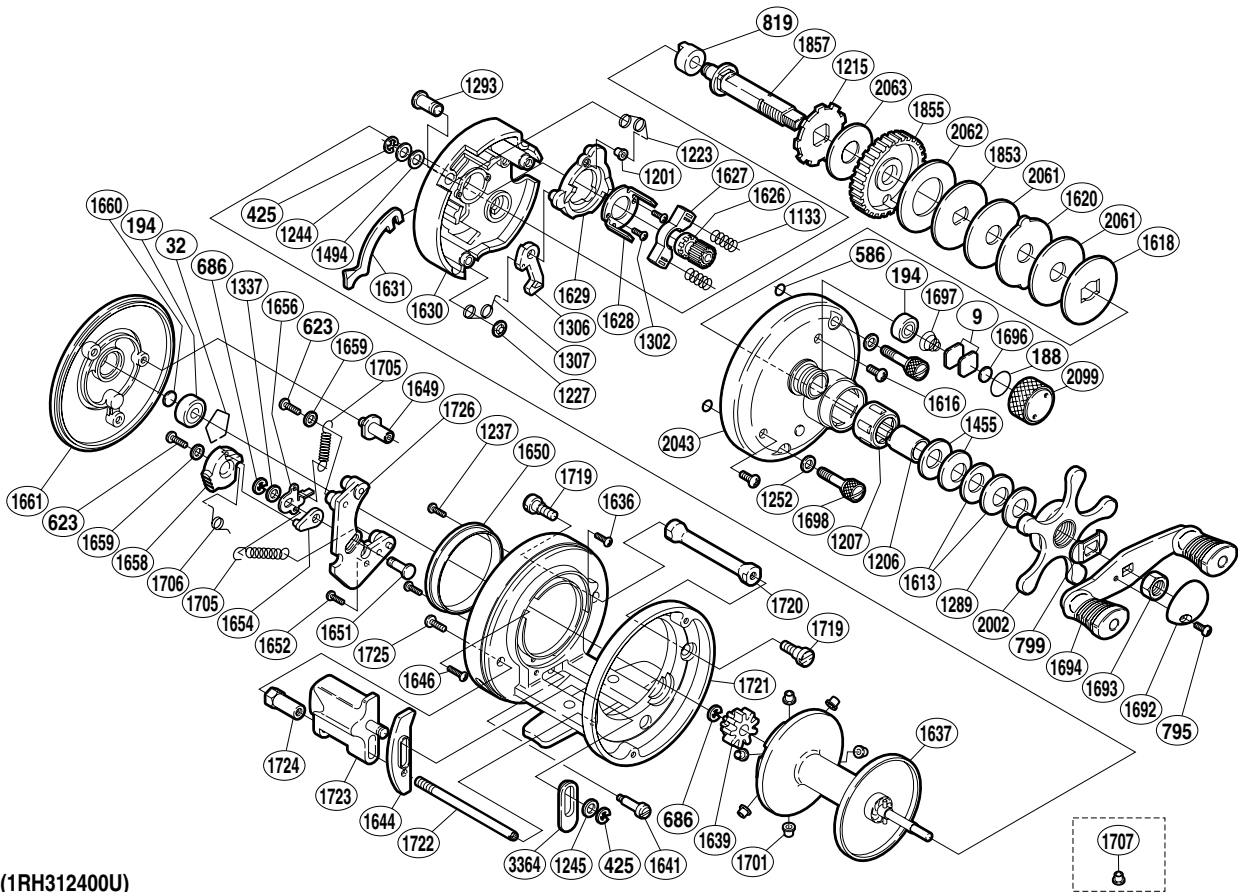

SHIMANO

CALCUTTA

CT-400S

(1RH312400U)

Part No.	Description	Part No.	Description	Part No.	Description
BNT0009	Cast Control Spacer (A)	BNT1494	Drive Shaft Washer (B)	BNT1694	Handle Assembly
BNT0032	Bearing Retainer	BNT1613	Drag Spring Washer (L)	BNT1696	Cast Control Spacer (B)
BNT0188	"O" Ring	BNT1616	Right Side Plate Screw	BNT1697	Spool Tension Spring
BNT0194	Ball Bearing	BNT1618	Key Washer (C)	BNT1698	Right Side Plate Bolt
BNT0425	"E" Lock	BNT1620	Eared Washer	BNT1701	Brake Collar (gray)
BNT0586	Bolt Retainer	BNT1626	Pinion Gear	BNT1705	Click Spring
BNT0623	Multi-Purpose Screw	BNT1627	Yoke	BNT1706	Click Switch Spring
BNT0686	"E" Lock	BNT1628	Clutch Cam Retainer	BNT1719	Front Crossbar Screw
BNT0795	Handle Nut Plate Screw	BNT1629	Clutch Cam	BNT1720	Front Crossbar
BNT0799	Friction Washer	BNT1630	Set Plate	BNT1721	Forged One-Piece Frame Assembly
BNT0819	Drive Shaft Bushing	BNT1631	Clutch Plate	BNT1722	Clutch Bar Support
BNT1133	Yoke Spring	BNT1636	Left Side Plate Screw (short)	BNT1723	Quick-Fire II Clutch Bar
BNT1201	Retractor Spring Collar	BNT1637	Spool Assembly	BNT1724	Clutch Bar Support Sleeve
BNT1206	Roller Clutch Inner Tube	BNT1639	Idle Gear (A) / Click Gear	BNT1725	Sleeve Screw
BNT1207	Roller Clutch Bearing	BNT1641	Left Side Plate Bolt	BNT1726	Click Plate
BNT1215	Anti-Reverse Ratchet	BNT1644	Clutch Bar Guide (B)	BNT1853	Key Washer (A)
BNT1223	Retractor Spring	BNT1646	Left Side Plate Screw (long)	BNT1855	Drive Gear
BNT1227	Clutch Pawl Spring Retainer	BNT1649	Idle Gear Shaft	BNT1857	Drive Shaft
BNT1237	Brake Ring Screw	BNT1650	Brake Ring	BNT2002	Star Drag
BNT1244	Drive Shaft Spacer	BNT1651	Click Shaft	BNT2043	Right Side Plate
BNT1245	Clutch Bar Support Spacer	BNT1652	Click Plate Screw	BNT2061	Drag Washer (C-G)
BNT1252	Right Side Plate Bolt Washer	BNT1654	Click Link	BNT2062	Drag Washer (B-G)
BNT1289	Star Drag Spacer	BNT1656	Click Pawl	BNT2063	Drag Washer (A-G)
BNT1293	Retractor Spring Pin	BNT1658	Click Switch	BNT2099	Cast Control Cap
BNT1302	Clutch Cam Screw	BNT1659	Lock Washer	BNT3364	Clutch Bar Guide (A)
BNT1306	Clutch Pawl	BNT1660	Spacer (B)		
BNT1307	Clutch Pawl Spring	BNT1661	Left Side Plate		
BNT1337	Spacer	BNT1692	Handle Nut Plate		
BNT1455	Drag Spring Washer (H)	BNT1693	Handle Nut	BNT1707	Brake Collar (clear)