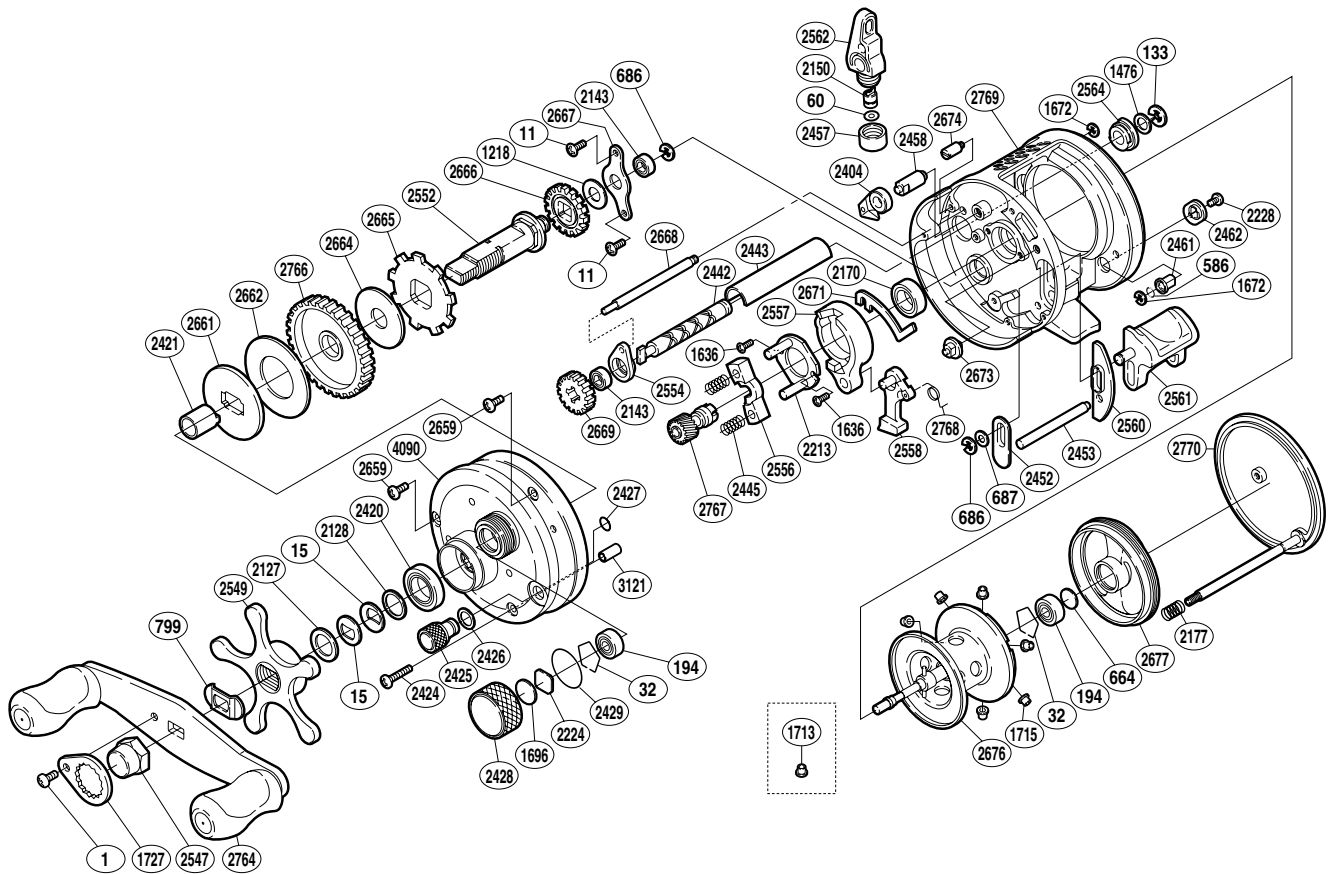

SHIMANO

CALCUTTA TE

CTE-101GT

Part No.	Description	Part No.	Description	Part No.	Description
BNT0001	Handle Nut Plate Screw	BNT2228	Damper Guide Screw	BNT2561	Quick-Fire II Clutch Bar
BNT0011	Drive Shaft Retainer Screw	BNT2404	Anti-Reverse Pawl	BNT2562	Line Guide
BNT0015	Drag Spring Washer	BNT2420	Star Drag Bearing	BNT2564	Worm Bushing (B)
BNT0032	Bearing Retainer	BNT2421	Roller Clutch Inner Tube	BNT2659	Left Side Plate Screw (short)
BNT0060	Spacer (optional)	BNT2424	Left Side Plate Screw (long)	BNT2661	Key Washer
BNT0133	Worm Shaft Retainer	BNT2425	Side Plate Open Nut	BNT2662	Drag Washer (C)
BNT0194	Ball Bearing	BNT2426	Open Nut Washer	BNT2664	Drag Washer (A)
BNT0586	Bolt Retainer	BNT2427	"O" Ring	BNT2665	Anti-Reverse Ratchet
BNT0664	Spacer (B)	BNT2428	Cast Control Cap	BNT2666	Idle Gear (A)
BNT0686	"E" Lock	BNT2429	"O" Ring	BNT2667	Drive Shaft Retainer
BNT0687	Spacer	BNT2442	Worm Shaft	BNT2668	Level Wind Guide
BNT0799	Friction Washer	BNT2443	Level Wind Guard	BNT2669	Idle Gear (C)
BNT1218	Idle Gear (A) Spacer	BNT2445	Yoke Spring	BNT2671	Clutch Plate
BNT1476	Worm Shaft Spacer	BNT2452	Clutch Bar Guide (A)	BNT2673	Set Pin
BNT1636	Clutch Cam Screw	BNT2453	Clutch Bar Support	BNT2674	Pawl Stop
BNT1672	"E" Lock	BNT2457	Pawl Cap	BNT2676	Spool Assembly
BNT1696	Cast Control Spacer (B)	BNT2458	Anti-Reverse Pawl Pin	BNT2677	Brake Case
BNT1715	Brake Collar (red)	BNT2461	Damper (A)	BNT2764	Handle Assembly
BNT1727	Handle Nut Plate	BNT2462	Damper Guide	BNT2766	Drive Gear
BNT2127	Star Drag Spacer	BNT2547	Handle Nut	BNT2767	Pinion Gear
BNT2128	Bearing Washer	BNT2549	Star Drag	BNT2768	Clutch Pawl Spring
BNT2143	Ball Bearing	BNT2552	Drive Shaft	BNT2769	One-Piece Frame
BNT2150	Line Guide Pawl	BNT2554	Worm Bushing (A)	BNT2770	Right Side Plate
BNT2170	Ball Bearing	BNT2556	Yoke	BNT3121	Side Plate Screw Collar
BNT2177	Right Side Plate Spring	BNT2557	Clutch Cam	BNT4090	Left Side Plate
BNT2213	Clutch Cam Retainer	BNT2558	Clutch Pawl		
BNT2224	Spool Tension Spacer (A)	BNT2560	Clutch Bar Guide (B)	BNT1713	Brake Collar (green)