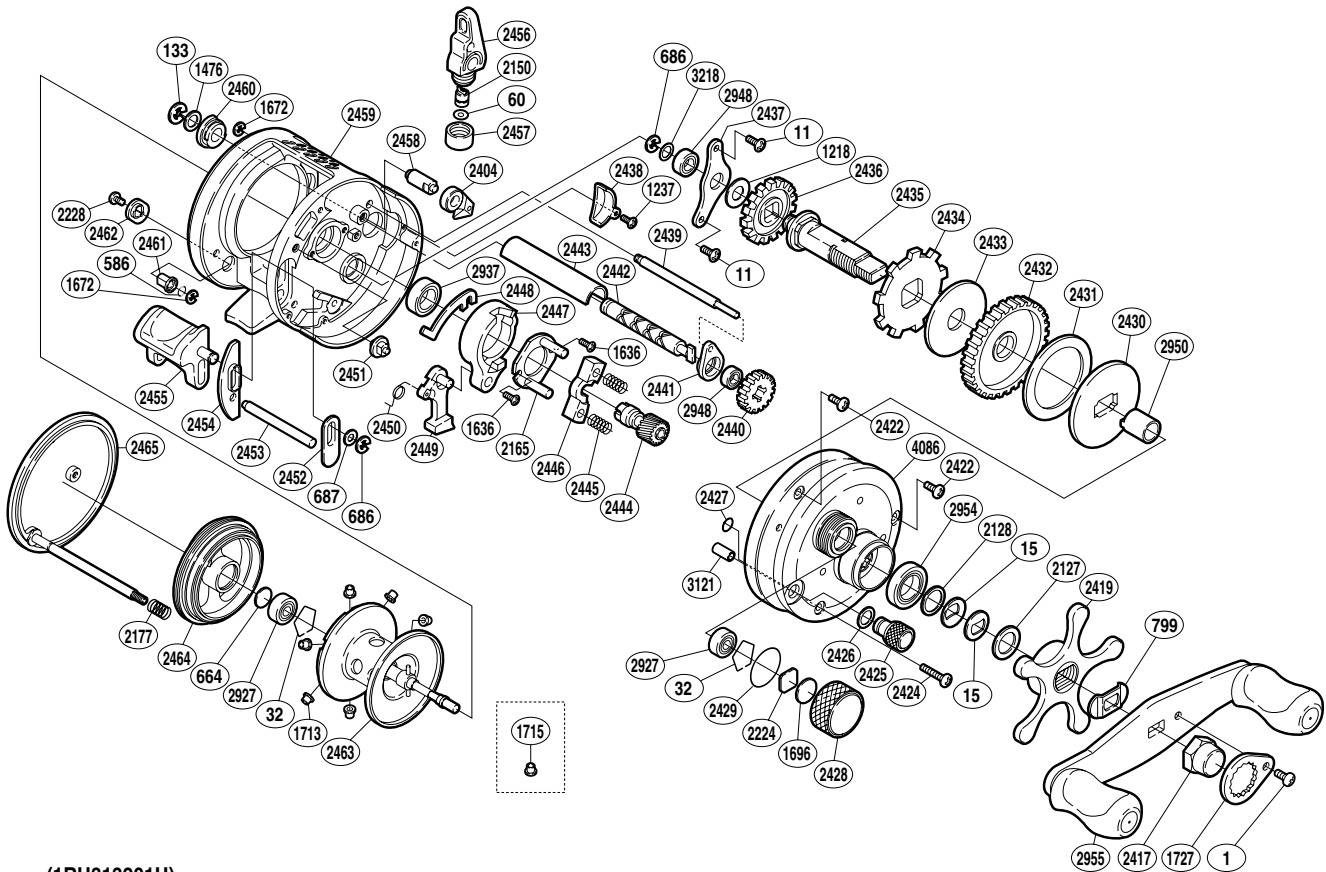

# SHIMANO

CALCUTTA TE 

CTE-200GT

(1RH313201U)

Part No.	Description	Part No.	Description	Part No.	Description
BNT0001	Handle Nut Plate Screw	BNT2419	Star Drag	BNT2450	Clutch Pawl Spring
BNT0011	Drive Shaft Retainer Screw	BNT2422	Right Side Plate Screw (short)	BNT2451	Set Pin
BNT0015	Drag Spring Washer	BNT2424	Right Side Plate Screw (long)	BNT2452	Clutch Bar Guide (A)
BNT0032	Bearing Retainer	BNT2425	Side Plate Open Nut	BNT2453	Clutch Bar Support
BNT0060	Spacer (optional)	BNT2426	Open Nut Washer	BNT2454	Clutch Bar Guide (B)
BNT0133	Worm Shaft Retainer	BNT2427	"O" Ring	BNT2455	Quick-Fire II Clutch Bar
BNT0586	Bolt Retainer	BNT2428	Cast Control Cap	BNT2456	Line Guide
BNT0664	Spacer (B)	BNT2429	"O" Ring	BNT2457	Pawl Cap
BNT0686	"E" Lock	BNT2430	Key Washer	BNT2458	Anti-Reverse Pawl Pin
BNT0687	Spacer	BNT2431	Drag Washer (C)	BNT2459	One-Piece Frame
BNT0799	Friction Washer	BNT2432	Drive Gear	BNT2460	Worm Bushing (B)
BNT1218	Idle Gear (A) Spacer	BNT2433	Drag Washer (A)	BNT2461	Damper (A)
BNT1237	Shield Screw	BNT2434	Anti-Reverse Ratchet	BNT2462	Damper Guide
BNT1476	Worm Shaft Spacer	BNT2435	Drive Shaft	BNT2463	Spool Assembly
BNT1636	Clutch Cam Screw	BNT2436	Idle Gear (A)	BNT2464	Brake Case
BNT1672	"E" Lock	BNT2437	Drive Shaft Retainer	BNT2465	Left Side Plate
BNT1696	Cast Control Spacer (B)	BNT2438	Frame Shield	BNT2927	Ball Bearing
BNT1713	Brake Collar (green)	BNT2439	Level Wind Guide	BNT2937	Ball Bearing
BNT1727	Handle Nut Plate	BNT2440	Idle Gear (C)	BNT2948	Ball Bearing
BNT2127	Star Drag Spacer	BNT2441	Worm Bushing (A)	BNT2950	Roller Clutch Inner Tube
BNT2128	Bearing Washer	BNT2442	Worm Shaft	BNT2954	Star Drag Bearing
BNT2150	Line Guide Pawl	BNT2443	Level Wind Guard	BNT2955	Handle Assembly
BNT2165	Clutch Cam Retainer	BNT2444	Pinion Gear	BNT3121	Side Plate Screw Collar
BNT2177	Left Side Plate Spring	BNT2445	Yoke Spring	BNT3218	Drive Shaft Washer
BNT2224	Spool Tension Spacer (A)	BNT2446	Yoke	BNT4086	Right Side Plate
BNT2228	Damper Guide Screw	BNT2447	Clutch Cam		
BNT2404	Anti-Reverse Pawl	BNT2448	Clutch Plate		
BNT2417	Handle Nut	BNT2449	Clutch Pawl	BNT1715	Brake Collar (red)