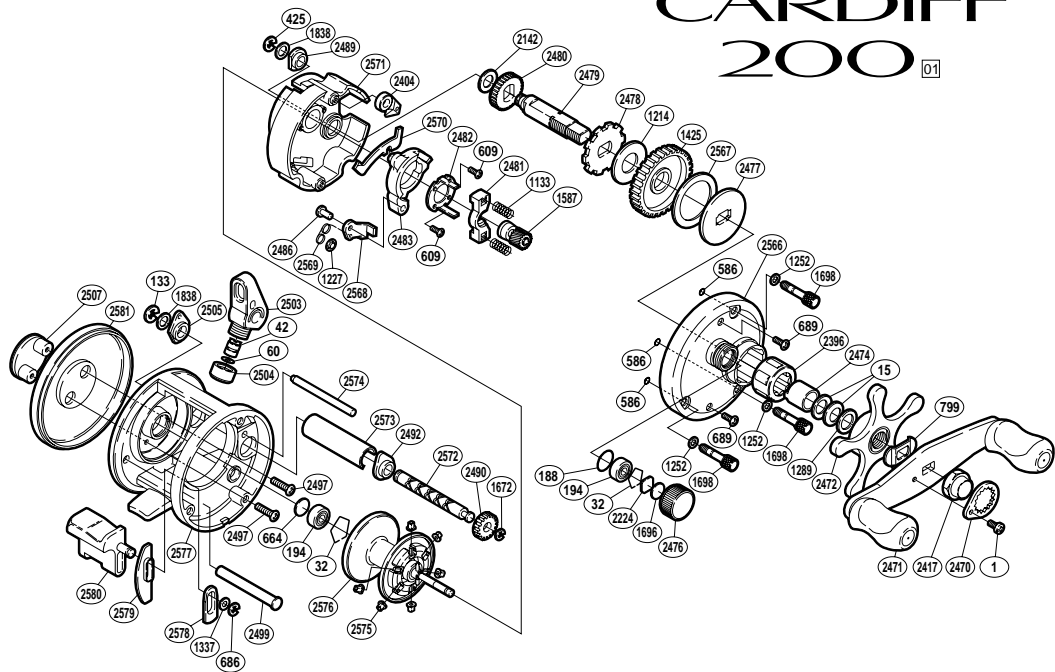

CARDIFF™

200 01

| BNT No. | PARTS NAMES | BNT No. | PARTS NAMES | BNT No. | PARTS NAMES |
|---------|------------------------------|---------|--------------------------|---------|--------------------------|
| 0001 | Handle Nut Plate Screw | 1696 | Cast Control Spacer (B) | 2497 | ID Plate Screw |
| 0015 | Drag Spring Washer | 1698 | Right Side Plate Bolt | 2499 | Clutch Bar Support |
| 0032 | Bearing Retainer | 1838 | Worm Shaft Spacer | 2503 | Line Guide |
| 0042 | Line Guide Pawl | 2142 | Idle Gear (A) Spacer | 2504 | Pawl Cap |
| 0060 | Spacer (optional) | 2224 | Spool Tension Spacer (A) | 2505 | Worm Bushing (B) |
| 0133 | Worm Shaft Retainer | 2396 | Roller Clutch Bearing | 2507 | Left Side ID Plate |
| 0188 | "O" Ring | 2404 | Anti-Reverse Pawl | 2566 | Right Side Plate |
| 0194 | Ball Bearing | 2417 | Handle Nut | 2567 | Drag Washer (C) |
| 0425 | "E" Lock | 2470 | Handle Nut Plate | 2568 | Clutch Pawl |
| 0586 | Bolt Retainer | 2471 | Handle Assembly | 2569 | Clutch Pawl Spring |
| 0609 | Clutch Cam Screw | 2472 | Star Drag | 2570 | Clutch Plate |
| 0664 | Spacer (B) | 2474 | Roller Clutch Inner Tube | 2571 | Set Plate |
| 0686 | "E" Lock | 2476 | Cast Control Cap | 2572 | Worm Shaft |
| 0689 | Set Plate Screw | 2477 | Key Washer | 2573 | Level Wind Guard |
| 0799 | Friction Washer | 2478 | Anti-Reverse Ratchet | 2574 | Level Wind Guide |
| 1133 | Yoke Spring | 2479 | Drive Shaft | 2575 | Brake Collar |
| 1214 | Drag Washer (A) | 2480 | Idle Gear (A) | 2576 | Spool Assembly |
| 1227 | Clutch Pawl Spring Retainer | 2481 | Yoke | 2577 | One-Piece Frame |
| 1252 | Right Side Plate Bolt Washer | 2482 | Clutch Cam Retainer | 2578 | Clutch Bar Guide (A) |
| 1289 | Star Drag Spacer | 2483 | Clutch Cam | 2579 | Clutch Bar Guide (B) |
| 1337 | Clutch Bar Support Spacer | 2486 | Clutch Pawl Pin | 2580 | Quick-Fire II Clutch Bar |
| 1425 | Drive Gear | 2489 | Drive Shaft Bushing | 2581 | Left Side Plate |
| 1587 | Pinion Gear | 2490 | Idle Gear (C) | | |
| 1672 | "E" Lock | 2492 | Worm Bushing (A) | | |