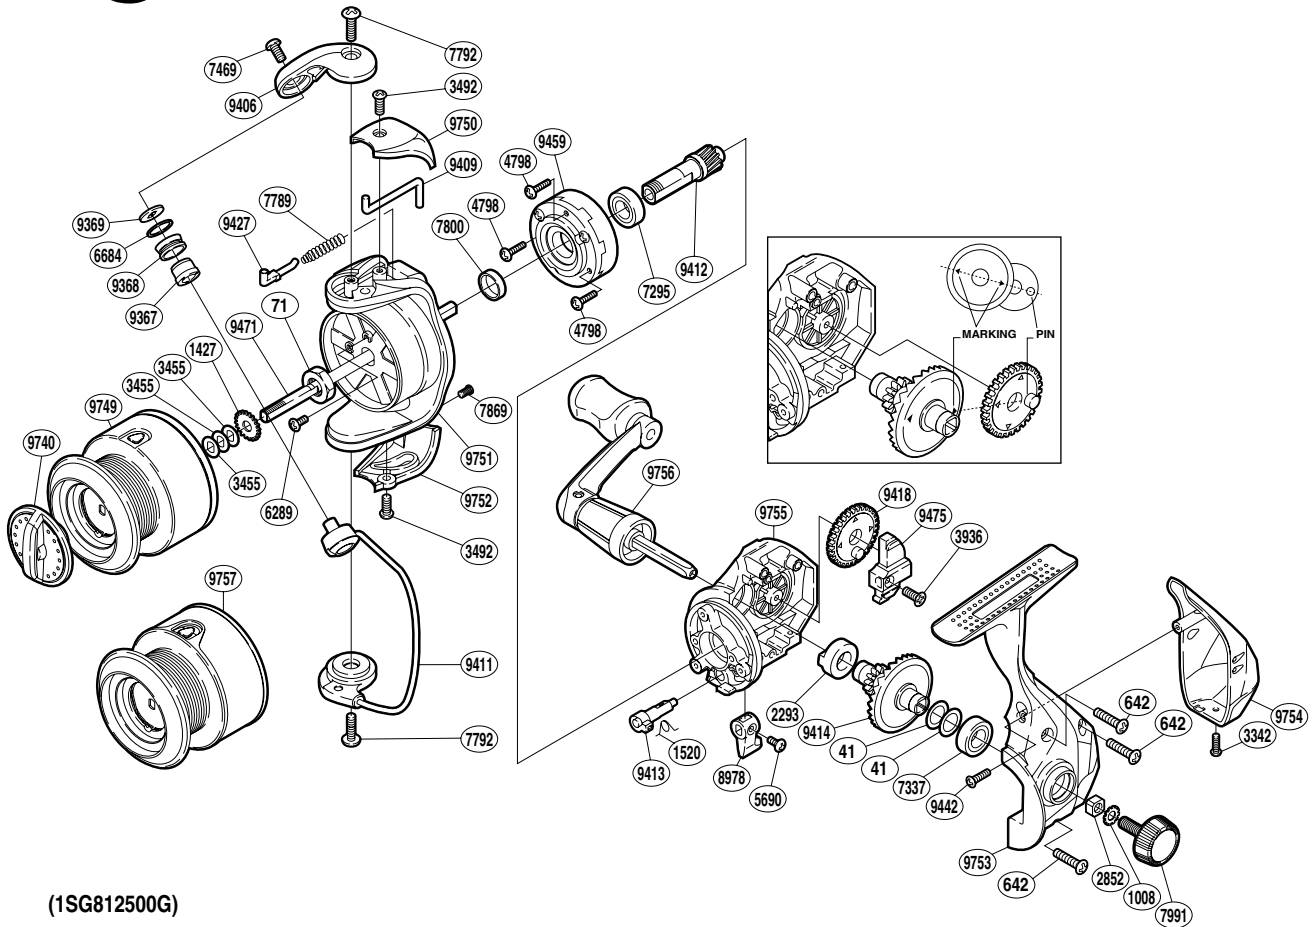

## CATANA

### CAT-2500FA

(1SG812500G)

Part No.	Description	Part No.	Description	Part No.	Description
RD 0041	Washer	RD 7337	Ball Bearing	RD 9418	Oscillating Gear
RD 0071	Rotor Nut	RD 7469	Screw	RD 9427	Bail Spring Guide
RD 0642	Screw	RD 7789	Bail Spring	RD 9442	Screw
RD 1008	Handle Lock Washer	RD 7792	Screw	RD 9459	Roller Clutch Assembly
RD 1427	Spool Support	RD 7800	Rotor Ring	RD 9471	Main Shaft
RD 1520	Anti-Reverse Cam Spring	RD 7869	Screw	RD 9475	Oscillating Slider
RD 2293	Drive Gear Bushing	RD 7991	Handle Screw Cap	RD 9740	Drag Knob
RD 2852	Handle Screw Lock	RD 8978	Anti-Reverse Lever	RD 9749	Spool Assembly
RD 3342	Screw	RD 9367	Line Roller Bushing	RD 9750	Bail Spring Cover
RD 3455	Spool Washer	RD 9368	Line Roller	RD 9751	Rotor
RD 3492	Screw	RD 9369	Line Roller Washer	RD 9752	Bail Hold Support Guard
RD 3936	Screw	RD 9406	Bail Arm	RD 9753	Side Cover
RD 4798	Screw	RD 9409	Bail Trip Lever	RD 9754	Rear Protector
RD 5690	Screw	RD 9411	Bail Assembly	RD 9755	Body
RD 6289	Screw	RD 9412	Pinion Gear	RD 9756	Handle Assembly
RD 6684	Line Roller Spacer	RD 9413	Anti-Reverse Cam		
RD 7295	Ball Bearing	RD 9414	Drive Gear	RD 9757	Spare Spool Assembly