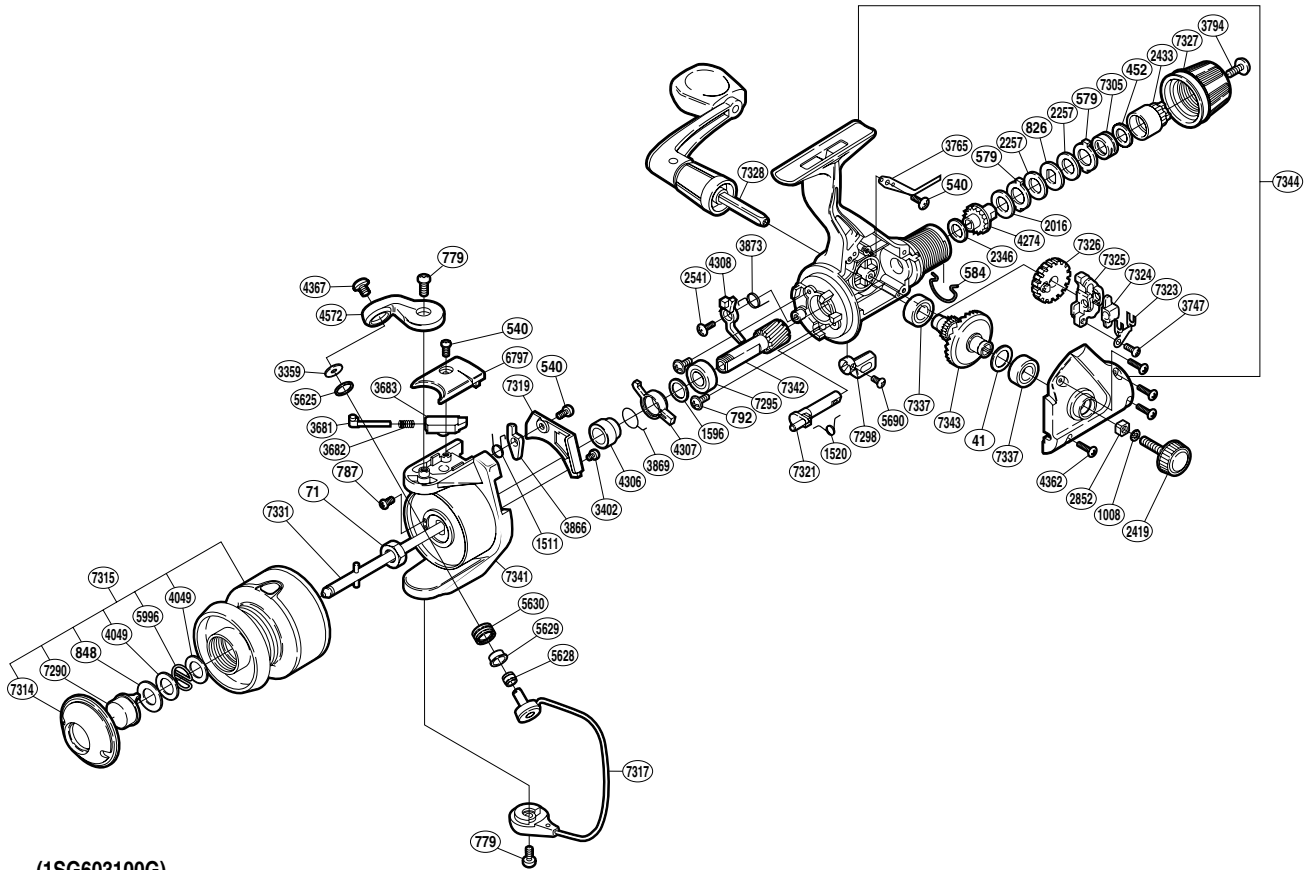

SHIMANO®

CATANA

CAT-3000R

(1SG603100G)

Part No.	Description	Part No.	Description	Part No.	Description
RD 0041	Drive Gear Washer	RD 3402	Cover Screw	RD 5996	Locking Spring
RD 0071	Rotor Nut	RD 3681	Bail Spring Guide (A)	RD 6797	Bail Spring Cover
RD 0452	Drag Spring Washer	RD 3682	Bail Spring	RD 7290	Push Button
RD 0540	Multi-Purpose Screw	RD 3683	Bail Spring Guide (B)	RD 7295	Ball Bearing
RD 0579	Eared Washer "B"	RD 3747	Slider Retainer Screw	RD 7298	Anti-Reverse Lever
RD 0584	Hold Click Spring	RD 3765	Drag Click	RD 7305	Drag Spring
RD 0779	Multi-Purpose Screw	RD 3794	Drag Knob Screw	RD 7314	Push Button Collar
RD 0787	Nut Lock Screw	RD 3866	Bail Trip Lever	RD 7315	Spool Assembly
RD 0792	Bearing Retainer Screw	RD 3869	Anti-Reverse Lock Out Spring	RD 7317	Bail Assembly
RD 0826	Key Washer "A"	RD 3873	Anti-Reverse Pawl Spring	RD 7319	Counterbalance Cover
RD 0848	Small Hole Washer	RD 4049	Large Hole Washer	RD 7321	Anti-Reverse Cam
RD 1008	Handle Lock Washer	RD 4274	Drag Shaft	RD 7323	Oscillating Slider Retainer
RD 1511	Lever Spring	RD 4306	Lock Out Spring Holder	RD 7324	Oscillating Slider Inner
RD 1520	Anti-Reverse Cam Spring	RD 4307	Anti-Reverse Lock Out	RD 7325	Oscillating Slider
RD 1596	Bushing Washer	RD 4308	Anti-Reverse Pawl	RD 7326	Oscillating Gear
RD 2016	Drag Washer "H" (cloth)	RD 4362	Side Cover Screw	RD 7327	Drag Knob
RD 2257	Drag Washer "H" (blue)	RD 4367	Line Roller Screw	RD 7328	Handle Assembly
RD 2346	Drag Washer "C" (cloth)	RD 4572	Bail Arm	RD 7331	Main Shaft
RD 2419	Handle Screw Cap	RD 5625	Line Roller Spacer	RD 7337	Ball Bearing
RD 2433	Pressure Screw	RD 5628	Line Roller Collar	RD 7341	Rotor
RD 2541	Anti-Reverse Pawl Screw	RD 5629	Line Roller Bushing	RD 7342	Pinion Gear
RD 2852	Handle Screw Lock	RD 5630	Line Roller	RD 7343	Drive Gear
RD 3359	Line Roller Washer	RD 5690	Anti-Reverse Lever Screw	RD 7344	Body Set

(160708)