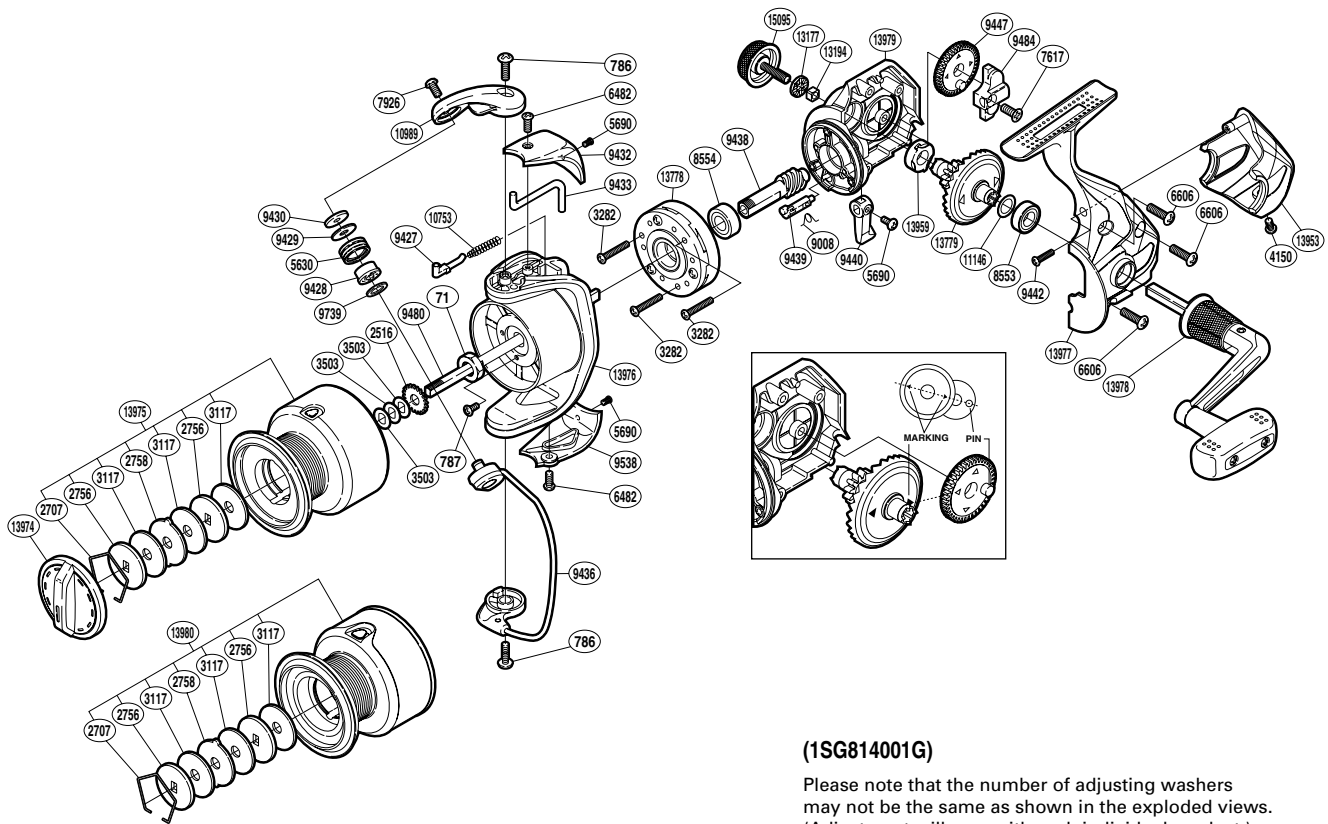

### CAT-4000FB

**(1SG814001G)**

Please note that the number of adjusting washers may not be the same as shown in the exploded views. (Adjustment will vary with each individual product.)

| Part No. | Description           | Part No. | Description             | Part No. | Description             |
|----------|-----------------------|----------|-------------------------|----------|-------------------------|
| RD 0071  | Rotor Nut             | RD 8554  | Ball Bearing            | RD10753  | Bail Spring             |
| RD 0786  | Screw                 | RD 9008  | Anti-Reverse Cam Spring | RD10989  | Bail Arm                |
| RD 0787  | Screw                 | RD 9427  | Bail Spring Guide       | RD11146  | Washer                  |
| RD 2516  | Spool Support         | RD 9428  | Line Roller Bushing     | RD13177  | Handle Screw Cap Spacer |
| RD 2707  | Drag Washers Retainer | RD 9429  | Line Roller Spacer      | RD13194  | Handle Screw Lock       |
| RD 2756  | Key Washer            | RD 9430  | Line Roller Washer      | RD13778  | Roller Clutch Assembly  |
| RD 2758  | Eared Washer          | RD 9432  | Bail Spring Cover       | RD13779  | Drive Gear              |
| RD 3117  | Drag Washer           | RD 9433  | Bail Trip Lever         | RD13953  | Rear Protector          |
| RD 3282  | Screw                 | RD 9436  | Bail Assembly           | RD13959  | Drive Gear Bushing      |
| RD 3503  | Spool Washer          | RD 9438  | Pinion Gear             | RD13974  | Drag Knob               |
| RD 4150  | Screw                 | RD 9439  | Anti-Reverse Cam        | RD13975  | Spool Assembly          |
| RD 5630  | Line Roller           | RD 9440  | Anti-Reverse Lever      | RD13976  | Rotor                   |
| RD 5690  | Screw                 | RD 9442  | Screw                   | RD13977  | Side Cover              |
| RD 6482  | Screw                 | RD 9447  | Oscillating Gear        | RD13978  | Handle Assembly         |
| RD 6606  | Screw                 | RD 9480  | Main Shaft              | RD13979  | Body                    |
| RD 7617  | Screw                 | RD 9484  | Oscillating Slider      | RD15095  | Handle Screw Cap        |
| RD 7926  | Screw                 | RD 9538  | Bail Hold Support Guard |          |                         |
| RD 8553  | Ball Bearing          | RD 9739  | Bearing Spacer          | RD13980  | Spare Spool Assembly    |