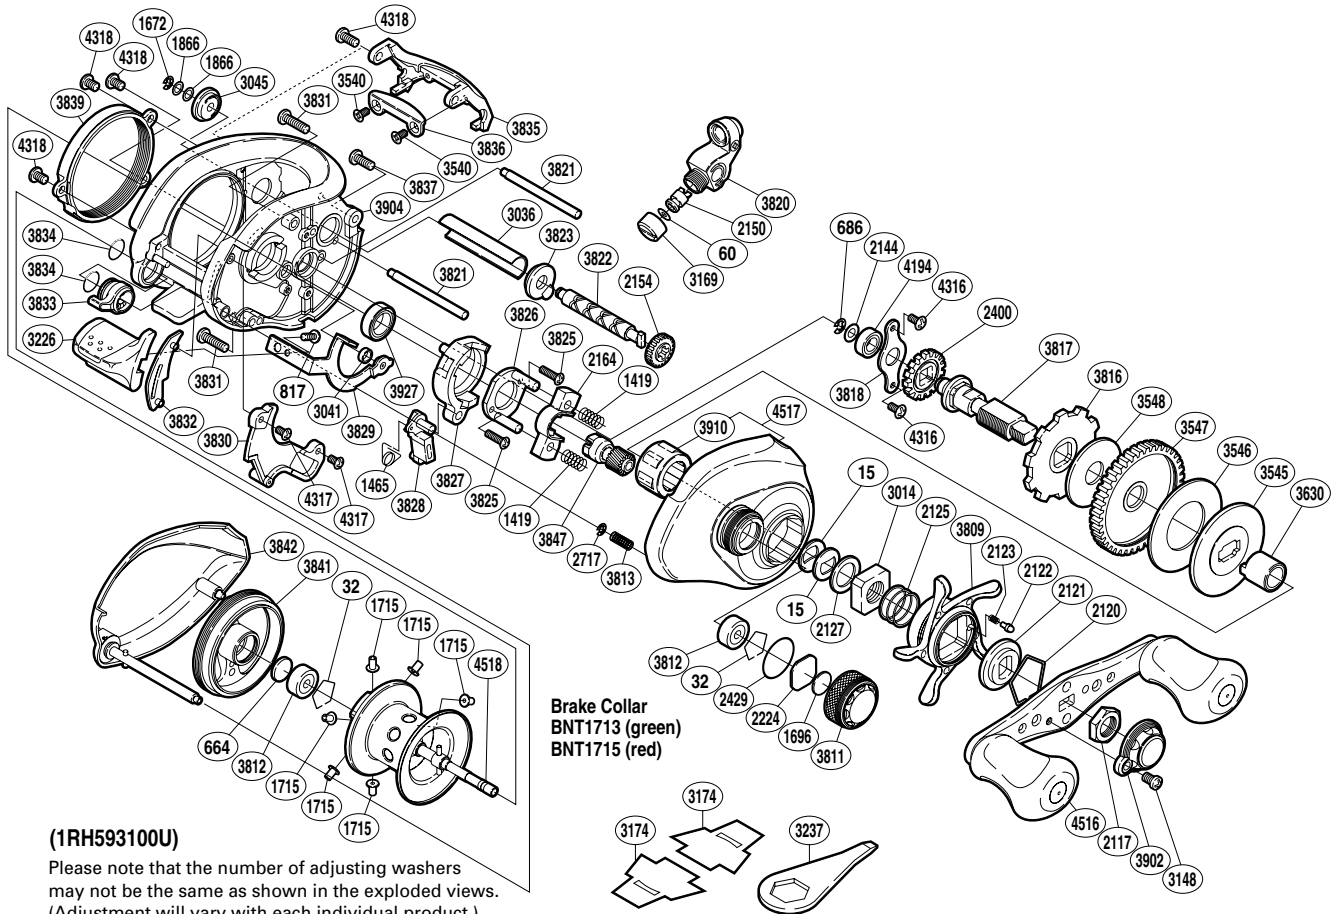

SHIMANO

CORE S A-RB

COR-100MG7

(1RH593100U)

Please note that the number of adjusting washers may not be the same as shown in the exploded views. (Adjustment will vary with each individual product.)

Part No.	Description	Part No.	Description	Part No.	Description
BNT0015	Drag Spring Washer	BNT3036	Level Wind Guard	BNT3830	Clutch Guard
BNT0032	Bearing Retainer	BNT3041	Clutch Plate Shaft Support	BNT3831	Screw
BNT0060	Spacer	BNT3045	Worm Bushing B	BNT3832	Clutch Bar Guide B
BNT0664	Spacer B	BNT3148	Screw	BNT3833	Side Plate Cam Lever
BNT0686	E Lock	BNT3169	Pawl Cap	BNT3834	O Ring
BNT0817	Screw	BNT3226	Quick-Fire II Clutch Bar	BNT3835	Level Wind Protector
BNT1419	Yoke Spring	BNT3540	Screw	BNT3836	Line Guard Retainer
BNT1465	Clutch Pawl Spring	BNT3545	Key Washer	BNT3837	Screw
BNT1672	E Lock	BNT3546	Drag Washer	BNT3839	Side Frame Plate
BNT1696	Cast Control Spacer	BNT3547	Drive Gear	BNT3841	Brake Case
BNT1715	Brake Collar (red)	BNT3548	Drag Washer	BNT3842	Left Side Plate
BNT1866	Spacer	BNT3630	Roller Clutch Inner Tube	BNT3847	Pinion Gear
BNT2117	Handle Nut	BNT3809	Star Drag	BNT3902	Handle Retainer
BNT2120	Click Plate Retainer	BNT3811	Cast Control Cap	BNT3904	One-Piece Frame
BNT2121	Star Drag Click	BNT3812	Ball Bearing	BNT3910	Roller Clutch Bearing
BNT2122	Click Pin	BNT3813	Damper Spring	BNT3927	Ball Bearing
BNT2123	Click Spring	BNT3816	Anti-Reverse Ratchet	BNT4194	Ball Bearing
BNT2125	Star Drag Spring	BNT3817	Drive Shaft	BNT4316	Screw
BNT2127	Star Drag Spacer	BNT3818	Drive Shaft Retainer	BNT4317	Screw
BNT2144	Washer	BNT3820	Line Guide	BNT4318	Screw
BNT2150	Line Guide Pawl	BNT3821	Level Wind Guide	BNT4516	Handle Assembly
BNT2154	Idle Gear	BNT3822	Worm Shaft	BNT4517	Right Side Plate
BNT2164	Yoke	BNT3823	Worm Bushing A	BNT4518	Spool Assembly
BNT2224	Spool Tension Spacer	BNT3825	Screw		
BNT2400	Idle Gear	BNT3826	Clutch Cam Retainer		
BNT2429	O Ring	BNT3827	Clutch Cam	BNT1713	Brake Collar (green) (accessory)
BNT2717	E Lock	BNT3828	Clutch Pawl	BNT3174	Reel Seat Spacer (accessory)
BNT3014	Star Drag Nut	BNT3829	Clutch Plate	BNT3237	Wrench (accessory)