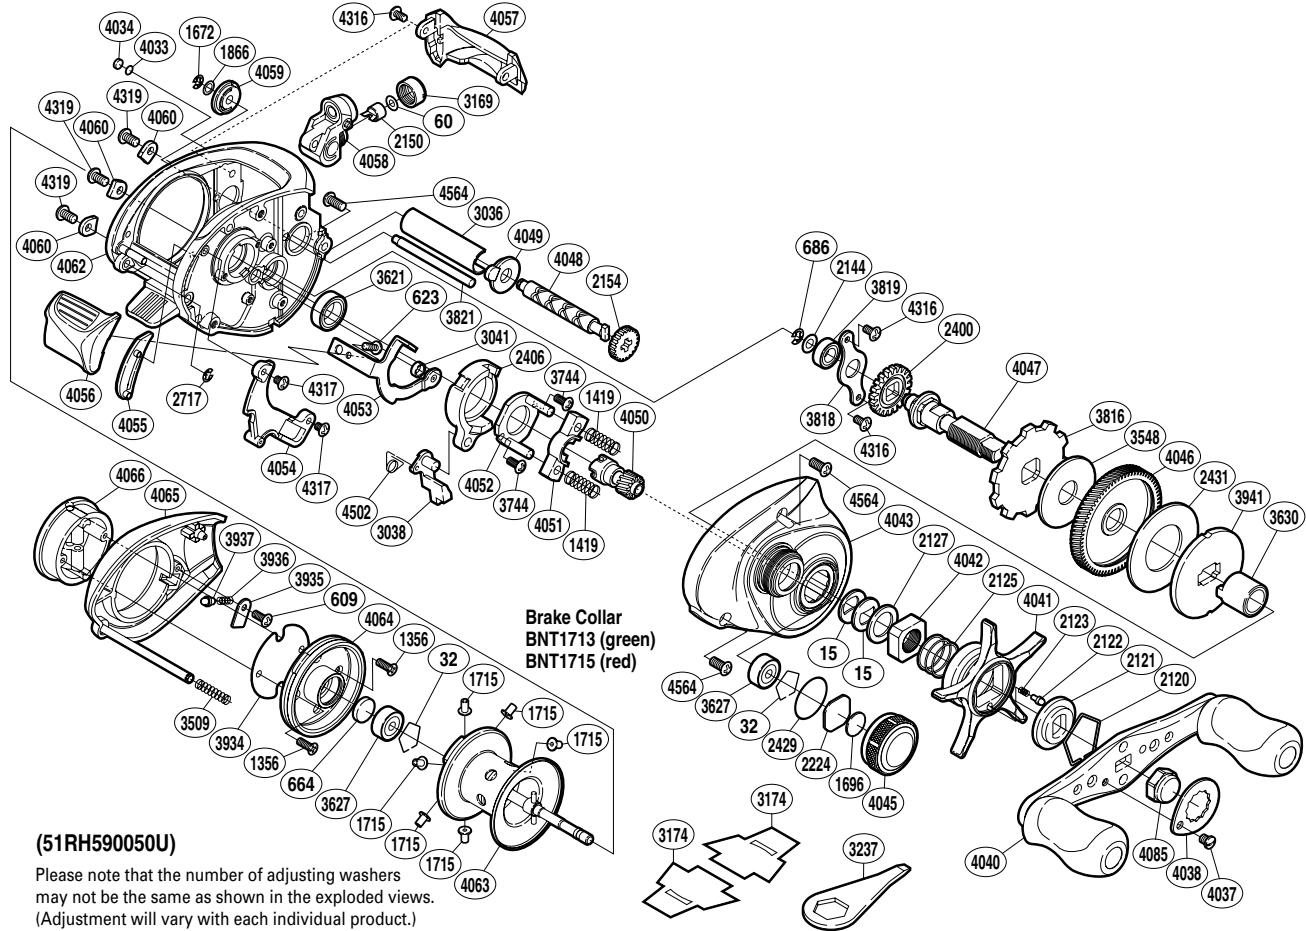

## COR-50MG7

(51RH590050U)

Please note that the number of adjusting washers may not be the same as shown in the exploded views. (Adjustment will vary with each individual product.)

Part No.	Description	Part No.	Description	Part No.	Description
BNT0015	Drag Spring Washer	BNT3038	Clutch Pawl	BNT4048	Worm Shaft
BNT0032	Bearing Retainer	BNT3041	Clutch Plate Shaft Support	BNT4049	Worm Bushing A
BNT0060	Spacer	BNT3169	Pawl Cap	BNT4050	Pinion Gear
BNT0609	Screw	BNT3509	Side Plate Spring	BNT4051	Yoke
BNT0623	Screw	BNT3548	Drag Washer	BNT4052	Clutch Cam Retainer
BNT0664	Spacer B	BNT3621	Ball Bearing	BNT4053	Clutch Plate
BNT0686	E Lock	BNT3627	Ball Bearing	BNT4054	Clutch Guard
BNT1356	Screw	BNT3630	Roller Clutch Inner Tube	BNT4055	Clutch Bar Guide B
BNT1419	Yoke Spring	BNT3744	Screw	BNT4056	Quick-Fire II Clutch Bar
BNT1672	E Lock	BNT3816	Anti-Reverse Ratchet	BNT4057	Level Wind Protector
BNT1696	Cast Control Spacer	BNT3818	Drive Shaft Retainer	BNT4058	Line Guide
BNT1715	Brake Collar (red)	BNT3819	Ball Bearing	BNT4059	Worm Bushing B
BNT1866	Spacer	BNT3821	Level Wind Guide	BNT4060	Side Frame Plate
BNT2120	Click Plate Retainer	BNT3934	Brake Case Spacer	BNT4062	One-Piece Frame
BNT2121	Star Drag Click	BNT3935	Brake Spring Retainer	BNT4063	Spool Assembly
BNT2122	Click Pin	BNT3936	Click Spring	BNT4064	Brake Case
BNT2123	Click Spring	BNT3937	Click Pin	BNT4065	Left Side Plate
BNT2125	Star Drag Spring	BNT3941	Key Washer	BNT4066	Turnkey Dial
BNT2127	Star Drag Spacer	BNT4033	Washer	BNT4085	Handle Nut
BNT2144	Washer	BNT4034	Anti-Thrust Washer	BNT4316	Screw
BNT2150	Line Guide Pawl	BNT4037	Screw	BNT4317	Screw
BNT2154	Idle Gear	BNT4038	Handle Retainer	BNT4319	Screw
BNT2224	Spool Tension Spacer	BNT4040	Handle Assembly	BNT4502	Clutch Pawl Spring
BNT2400	Idle Gear	BNT4041	Star Drag	BNT4564	Screw
BNT2406	Clutch Cam	BNT4042	Star Drag Nut		
BNT2429	O Ring	BNT4043	Right Side Plate		
BNT2431	Drag Washer	BNT4045	Cast Control Cap	BNT1713	Brake Collar (green) (accessory)
BNT2717	E Lock	BNT4046	Drive Gear	BNT3174	Reel Seat Spacer (accessory)
BNT3036	Level Wind Guard	BNT4047	Drive Shaft	BNT3237	Wrench (accessory)