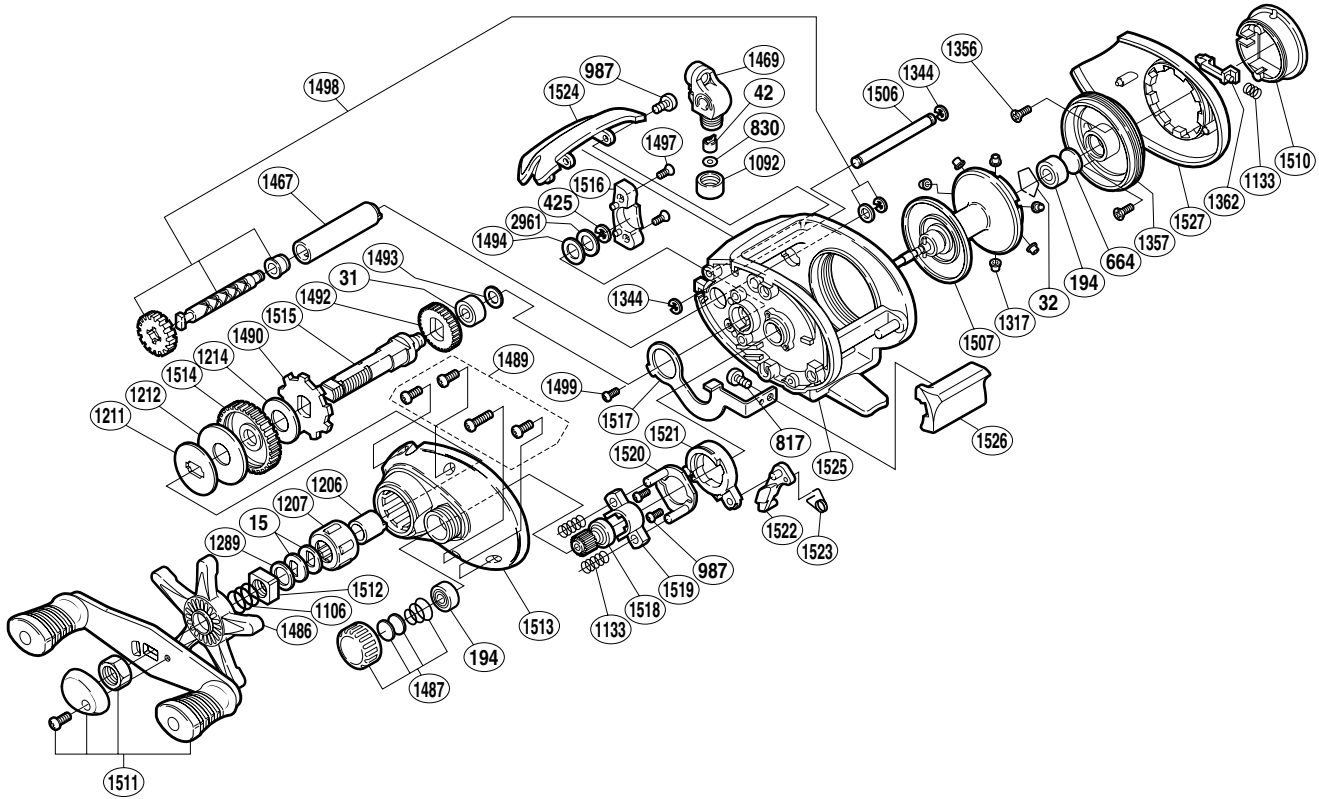

SHIMANO®

CURADO

CU-201B

Part No.	Description	Part No.	Description	Part No.	Description
BNT0015	Drag Spring Washer	BNT1317	Brake Collars (red-6 pieces)	BNT1510	Turnkey Dial
BNT0031	Ball Bearing	BNT1344	"C" Lock	BNT1511	Handle Assembly
BNT0032	Bearing Retainer	BNT1356	Brake Case Retainer Screw	BNT1512	Star Drag Nut
BNT0042	Line Guide Pawl	BNT1357	Brake Case	BNT1513	Left Side Plate
BNT0194	Ball Bearing	BNT1362	Turnkey Pawl	BNT1514	Drive Gear
BNT0425	"E" Lock	BNT1467	Level Wind Guard	BNT1515	Drive Shaft
BNT0664	Spacer (B)	BNT1469	Line Guide	BNT1516	Drive Shaft Cover
BNT0817	Clutch Bar Screw	BNT1486	Star Drag	BNT1517	Clutch Plate
BNT0830	Spacer (optional)	BNT1487	Cast Control Cap Assembly	BNT1518	Pinion Gear
BNT0987	Multi Purpose Screw	BNT1489	Side Plate Screws	BNT1519	Yoke
BNT1092	Pawl Cap	BNT1490	Anti-Reverse Ratchet	BNT1520	Clutch Cam Retainer
BNT1106	Star Drag Spring	BNT1492	Idle Gear	BNT1521	Clutch Cam
BNT1133	Yoke / Turnkey Pawl Spring	BNT1493	Drive Gear Washer	BNT1522	Clutch Pawl
BNT1206	Roller Clutch Inner Tube	BNT1494	Drive Shaft Washer (B)	BNT1523	Clutch Pawl Spring
BNT1207	Roller Clutch Bearing	BNT1497	Drive Shaft Cover Screw	BNT1524	Thumb Rest
BNT1211	Key Washer	BNT1498	Worm Shaft Assembly	BNT1525	One-Piece Frame
BNT1212	Drag Washer (C)	BNT1499	Clutch Plate Screw	BNT1526	Quick-Fire II Clutch Bar
BNT1214	Drag Washer (A)	BNT1506	Line Guard	BNT1527	Right Side Plate
BNT1289	Star Drag Spacer	BNT1507	Spool Assembly	BNT2961	Drive Shaft Washer