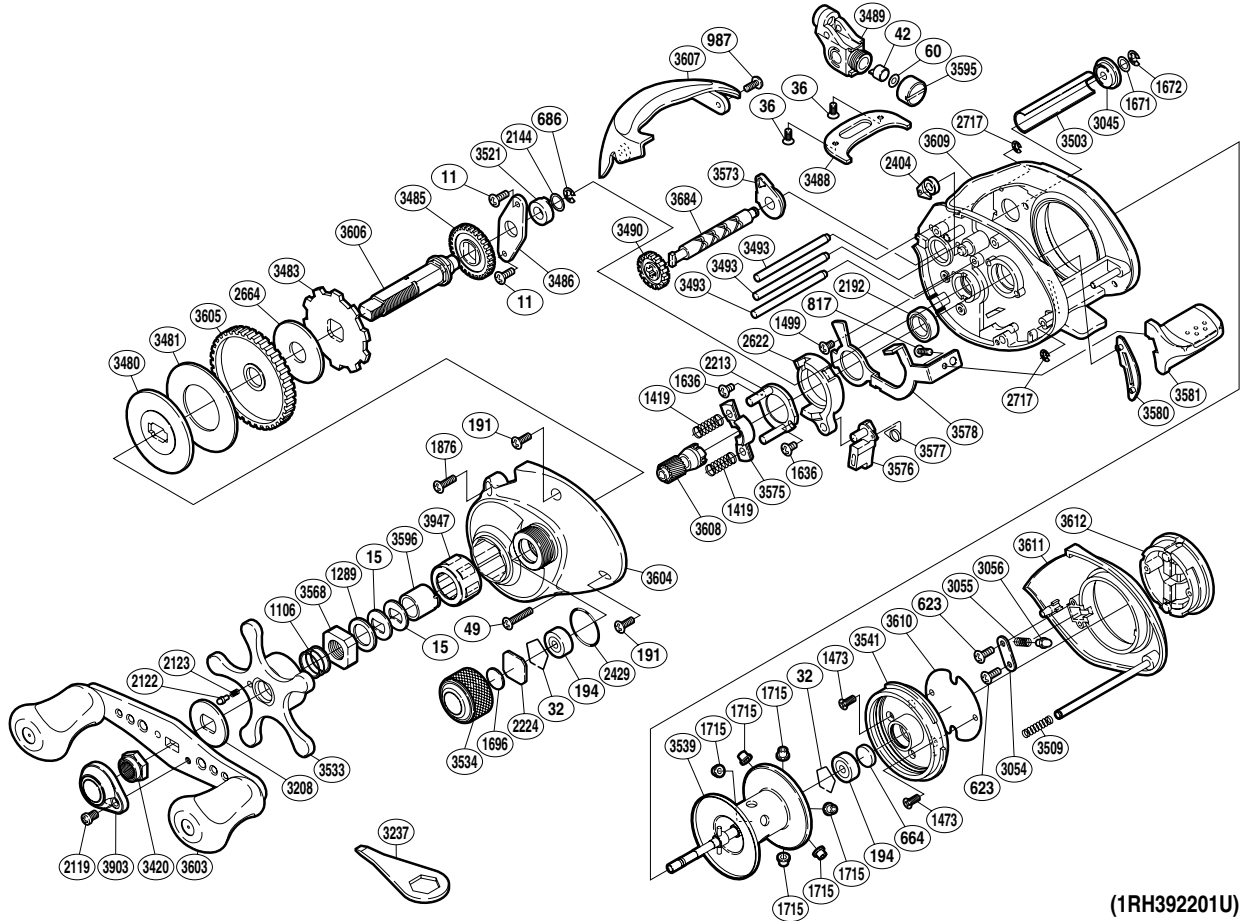

## CURADO

### CU-201DPV

(1RH392201U)

Part No.	Description	Part No.	Description	Part No.	Description
BNT0011	Screw	BNT2144	Washer	BNT3534	Cast Control Cap
BNT0015	Drag Spring Washer	BNT2192	Ball Bearing	BNT3539	Spool Assembly
BNT0032	Bearing Retainer	BNT2213	Clutch Cam Retainer	BNT3541	Brake Case
BNT0036	Screw	BNT2224	Spool Tension Spacer	BNT3568	Star Drag Nut
BNT0042	Line Guide Pawl	BNT2404	Anti-Reverse Pawl	BNT3573	Worm Bushing A
BNT0049	Screw	BNT2429	O Ring	BNT3575	Yoke
BNT0060	Spacer	BNT2622	Clutch Cam	BNT3576	Clutch Pawl
BNT0191	Screw	BNT2664	Drag Washer	BNT3577	Clutch Pawl Spring
BNT0194	Ball Bearing	BNT2717	E Lock	BNT3578	Clutch Plate
BNT0623	Screw	BNT3045	Worm Bushing B	BNT3580	Clutch Bar Guide
BNT0664	Spacer B	BNT3054	Click Pin Retainer	BNT3581	Quick-Fire II Clutch Bar
BNT0686	E Lock	BNT3055	Click Spring	BNT3595	Pawl Cap
BNT0817	Screw	BNT3056	Click Pin	BNT3596	Roller Clutch Inner Tube
BNT0987	Screw	BNT3208	Star Drag Click Plate	BNT3603	Handle Assembly
BNT1106	Star Drag Spring	BNT3420	Handle Nut	BNT3604	Left Side Plate
BNT1289	Star Drag Spacer	BNT3480	Key Washer	BNT3605	Drive Gear
BNT1419	Yoke Spring	BNT3481	Drag Washer	BNT3606	Drive Shaft
BNT1473	Screw	BNT3483	Anti-Reverse Ratchet	BNT3607	Thumb Rest
BNT1499	Screw	BNT3485	Idle Gear A	BNT3608	Pinion Gear
BNT1636	Screw	BNT3486	Drive Shaft Retainer	BNT3609	One-Piece Frame
BNT1671	Washer	BNT3488	Line Guard	BNT3610	Brake Case Spacer
BNT1672	E Lock	BNT3489	Line Guide	BNT3611	Right Side Plate
BNT1696	Cast Control Spacer	BNT3490	Idle Gear C	BNT3612	Turnkey Dial
BNT1715	Brake Collar (red)	BNT3493	Stabilizer Bar	BNT3684	Worm Shaft
BNT1876	Screw	BNT3503	Level Wind Guard	BNT3903	Handle Retainer
BNT2119	Screw	BNT3509	Side Plate Spring	BNT3947	Roller Clutch Bearing
BNT2122	Click Pin	BNT3521	Drive Shaft Bushing		
BNT2123	Click Spring	BNT3533	Star Drag	BNT3237	Wrench (accessory)