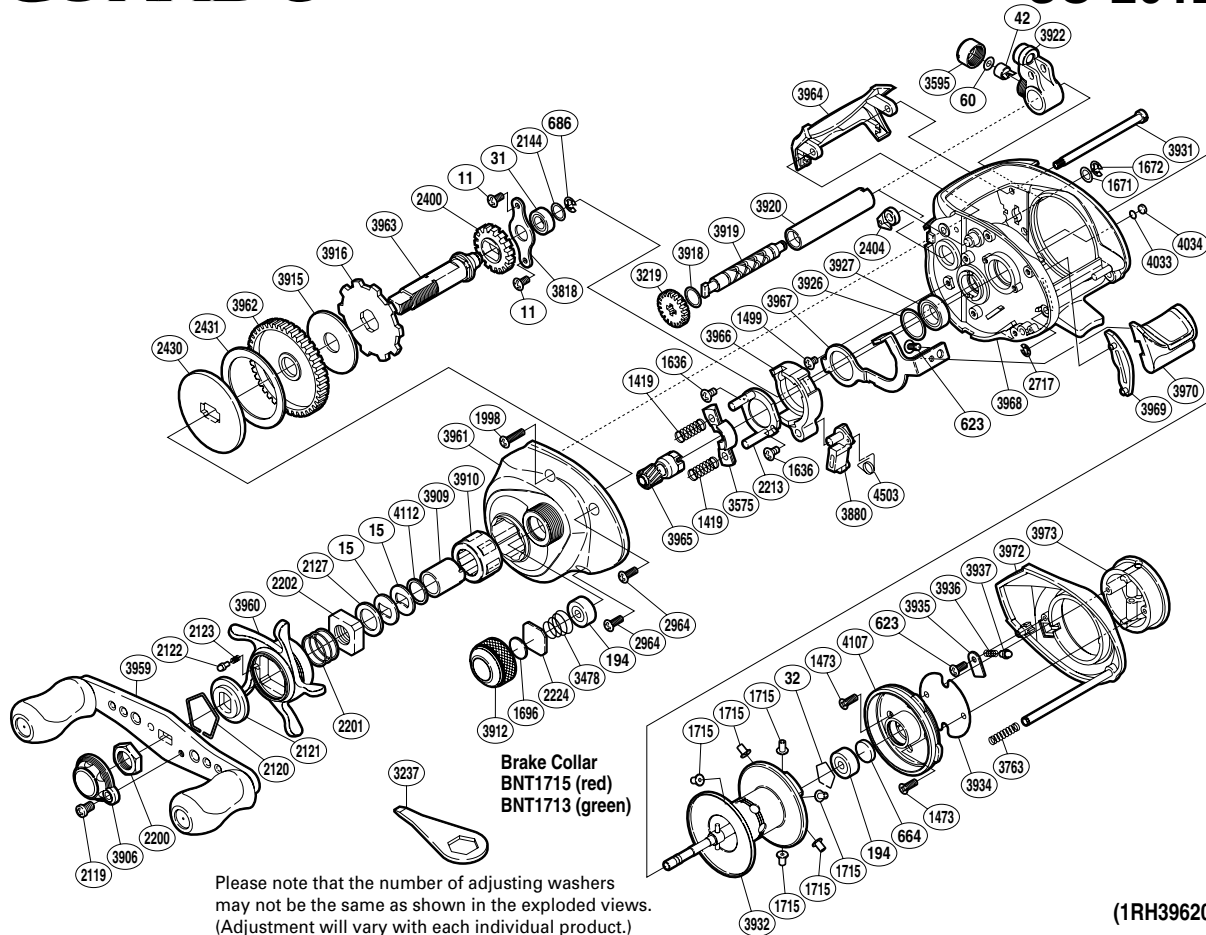

# SHIMANO

**CURADO** 

**CU-201E7**

Part No.	Description	Part No.	Description	Part No.	Description
BNT0011	Screw	BNT2202	Star Drag Nut	BNT3931	Level Wind Guide
BNT0015	Drag Spring Washer	BNT2213	Clutch Cam Retainer	BNT3932	Spool Assembly
BNT0031	Ball Bearing	BNT2224	Spool Tension Spacer	BNT3934	Brake Case Spacer
BNT0032	Bearing Retainer	BNT2400	Idle Gear	BNT3935	Brake Spring Retainer
BNT0042	Line Guide Pawl	BNT2404	Anti-Reverse Pawl	BNT3936	Click Spring
BNT0060	Spacer	BNT2430	Key Washer	BNT3937	Click Pin
BNT0194	Ball Bearing	BNT2431	Drag Washer	BNT3959	Handle Assembly
BNT0623	Screw	BNT2717	E Lock	BNT3960	Star Drag
BNT0664	Spacer B	BNT2964	Screw	BNT3961	Left Side Plate
BNT0686	E Lock	BNT3219	Idle Gear	BNT3962	Drive Gear
BNT1419	Yoke Spring	BNT3478	Spool Tension Spring	BNT3963	Drive Shaft
BNT1473	Screw	BNT3575	Yoke	BNT3964	Level Wind Protector
BNT1499	Screw	BNT3595	Pawl Cap	BNT3965	Pinion Gear
BNT1636	Screw	BNT3763	Side Plate Spring	BNT3966	Clutch Cam
BNT1671	Washer	BNT3818	Drive Shaft Retainer	BNT3967	Clutch Plate
BNT1672	E Lock	BNT3880	Clutch Pawl	BNT3968	One-Piece Frame
BNT1696	Cast Control Spacer	BNT3906	Handle Retainer	BNT3969	Clutch Bar Guide
BNT1715	Brake Collar (red)	BNT3909	Roller Clutch Inner Tube	BNT3970	Quick-Fire II Clutch Bar
BNT1998	Screw	BNT3910	Roller Clutch Bearing	BNT3972	Right Side Plate
BNT2119	Screw	BNT3912	Cast Control Cap	BNT3973	Turnkey Dial
BNT2120	Click Plate Retainer	BNT3915	Drag Washer	BNT4033	Washer
BNT2121	Star Drag Click	BNT3916	Anti-Reverse Ratchet	BNT4034	Anti-Thrust Washer
BNT2122	Click Pin	BNT3918	Washer	BNT4107	Brake Case
BNT2123	Click Spring	BNT3919	Worm Shaft	BNT4112	Washer
BNT2127	Star Drag Spacer	BNT3920	Level Wind Guard	BNT4503	Clutch Pawl Spring
BNT2144	Washer	BNT3922	Line Guide		
BNT2200	Handle Nut	BNT3926	Washer	BNT1713	Brake Collar (green) (accessory)
BNT2201	Star Drag Spring	BNT3927	Ball Bearing	BNT3237	Wrench (accessory)