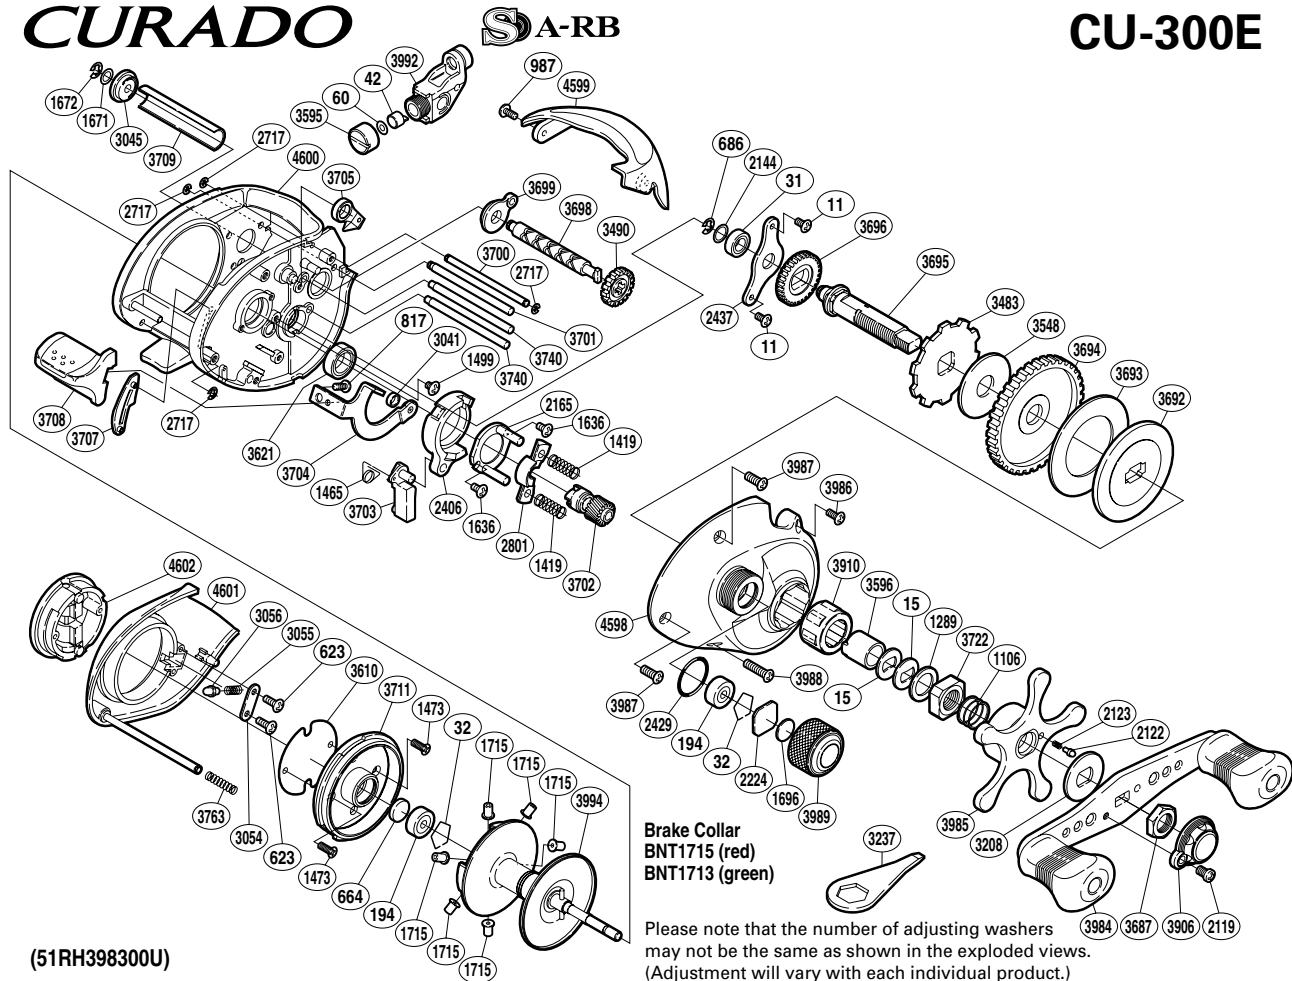

SHIMANO

CURADO

S A-RB

CU-300E

(51RH398300U)

Part No.	Description	Part No.	Description	Part No.	Description
BNT0011	Screw	BNT2406	Clutch Cam	BNT3703	Clutch Pawl
BNT0015	Drag Spring Washer	BNT2429	O Ring	BNT3704	Clutch Plate
BNT0031	Ball Bearing	BNT2437	Drive Shaft Retainer	BNT3705	Anti-Reverse Pawl
BNT0032	Bearing Retainer	BNT2717	E Lock	BNT3707	Clutch Bar Guide B
BNT0042	Line Guide Pawl	BNT2801	Yoke	BNT3708	Quick-Fire II Clutch Bar
BNT0060	Spacer	BNT3041	Clutch Plate Shaft Support	BNT3709	Level Wind Guard
BNT0194	Ball Bearing	BNT3045	Worm Bushing B	BNT3711	Brake Case
BNT0623	Screw	BNT3054	Click Pin Retainer	BNT3722	Star Drag Nut
BNT0664	Spacer B	BNT3055	Click Spring	BNT3740	Stabilizer Bar
BNT0686	E Lock	BNT3056	Click Pin	BNT3763	Side Plate Spring
BNT0817	Screw	BNT3208	Star Drag Click Plate	BNT3906	Handle Retainer
BNT0987	Screw	BNT3483	Anti-Reverse Ratchet	BNT3910	Roller Clutch Bearing
BNT1106	Star Drag Spring	BNT3490	Idle Gear	BNT3984	Handle Assembly
BNT1289	Star Drag Spacer	BNT3548	Drag Washer	BNT3985	Star Drag
BNT1419	Yoke Spring	BNT3595	Pawl Cap	BNT3986	Screw
BNT1465	Clutch Pawl Spring	BNT3596	Roller Clutch Inner Tube	BNT3987	Screw
BNT1473	Screw	BNT3610	Brake Case Spacer	BNT3988	Screw
BNT1499	Screw	BNT3621	Ball Bearing	BNT3989	Cast Control Cap
BNT1636	Screw	BNT3687	Handle Nut	BNT3992	Line Guide
BNT1671	Washer	BNT3692	Key Washer	BNT3994	Spool Assembly
BNT1672	E Lock	BNT3693	Drag Washer	BNT4598	Right Side Plate
BNT1696	Cast Control Spacer	BNT3694	Drive Gear	BNT4599	Thumb Rest
BNT1715	Brake Collar (red)	BNT3695	Drive Shaft	BNT4600	One-Piece Frame
BNT2119	Screw	BNT3696	Idle Gear	BNT4601	Left Side Plate
BNT2122	Click Pin	BNT3698	Worm Shaft	BNT4602	Turnkey Dial
BNT2123	Click Spring	BNT3699	Worm Bushing A		
BNT2144	Washer	BNT3700	Line Guard		
BNT2165	Clutch Cam Retainer	BNT3701	Level Wind Guide	BNT1713	Brake Collar (green) (accessory)
BNT2224	Spool Tension Spacer	BNT3702	Pinion Gear	BNT3237	Wrench (accessory)

(241026)