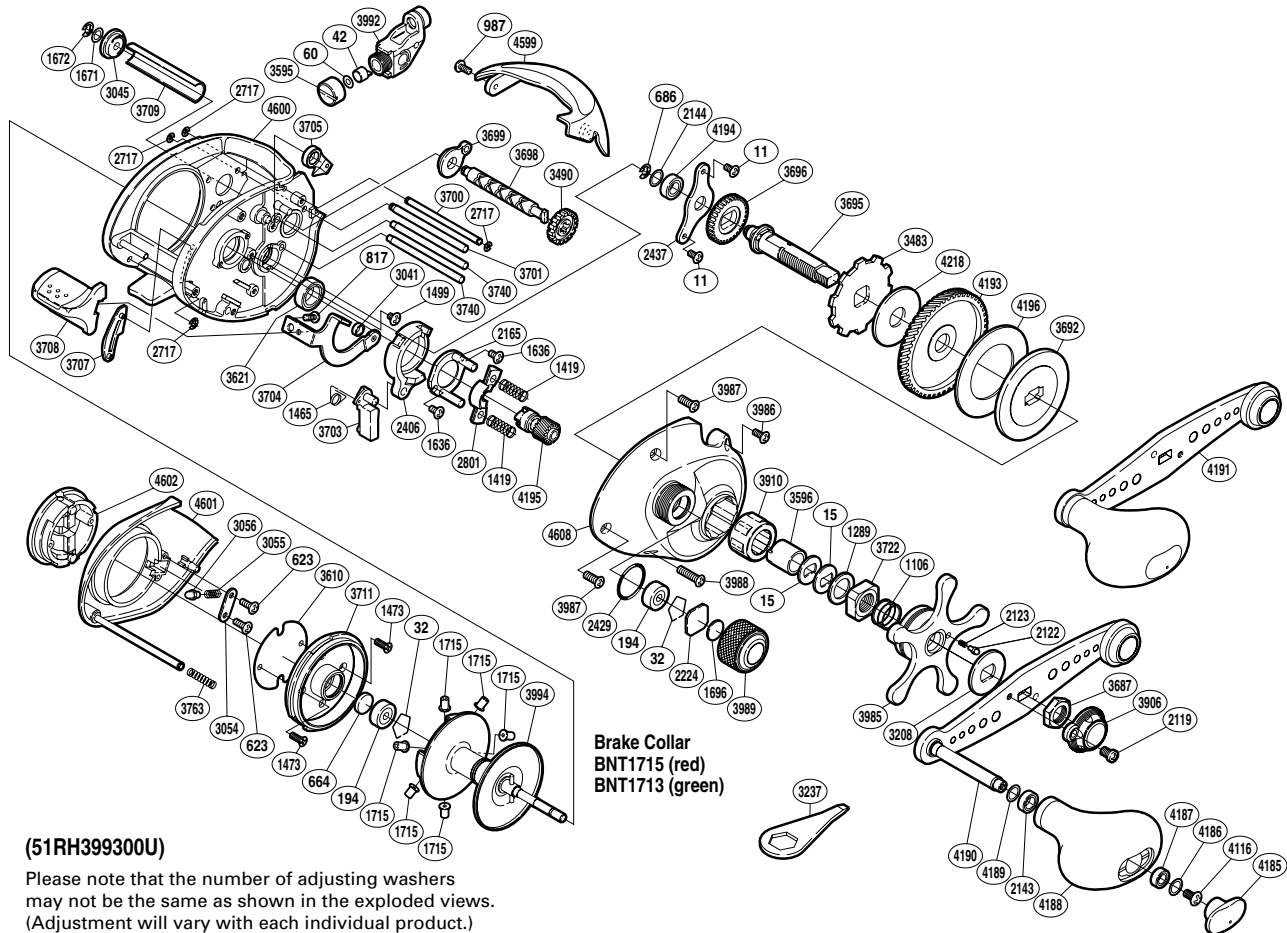

SHIMANO

CURADO

CU-300EJ

(51RH399300U)

Please note that the number of adjusting washers may not be the same as shown in the exploded views. (Adjustment will vary with each individual product.)

Part No.	Description	Part No.	Description	Part No.	Description
BNT0011	Screw	BNT2717	E Lock	BNT3906	Handle Retainer
BNT0015	Drag Spring Washer	BNT2801	Yoke	BNT3910	Roller Clutch Bearing
BNT0032	Bearing Retainer	BNT3041	Clutch Plate Shaft Support	BNT3985	Star Drag
BNT0042	Line Guide Pawl	BNT3045	Worm Bushing B	BNT3986	Screw
BNT0060	Spacer	BNT3054	Click Pin Retainer	BNT3987	Screw
BNT0194	Ball Bearing	BNT3055	Click Spring	BNT3988	Screw
BNT0623	Screw	BNT3056	Click Pin	BNT3989	Cast Control Cap
BNT0664	Spacer B	BNT3208	Star Drag Click Plate	BNT3992	Line Guide
BNT0686	E Lock	BNT3483	Anti-Reverse Ratchet	BNT3994	Spool Assembly
BNT0817	Screw	BNT3490	Idle Gear	BNT4116	Screw
BNT0987	Screw	BNT3595	Pawl Cap	BNT4185	Handle Knob Seal
BNT1106	Star Drag Spring	BNT3596	Roller Clutch Inner Tube	BNT4186	Washer
BNT1289	Star Drag Spacer	BNT3610	Brake Case Spacer	BNT4187	Ball Bearing
BNT1419	Yoke Spring	BNT3621	Ball Bearing	BNT4188	Handle Knob
BNT1465	Clutch Pawl Spring	BNT3687	Handle Nut	BNT4189	Handle Knob Shaft Seal
BNT1473	Screw	BNT3692	Key Washer	BNT4190	Handle Shank Assembly
BNT1499	Screw	BNT3695	Drive Shaft	BNT4191	Handle Assembly
BNT1636	Screw	BNT3696	Idle Gear	BNT4193	Drive Gear
BNT1671	Washer	BNT3698	Worm Shaft	BNT4194	Ball Bearing
BNT1696	Cast Control Spacer	BNT3699	Worm Bushing A	BNT4195	Pinion Gear
BNT1715	Brake Collar (red)	BNT3700	Line Guard	BNT4196	Drag Washer
BNT2119	Screw	BNT3701	Level Wind Guide	BNT4218	Drag Washer
BNT2122	Click Pin	BNT3703	Clutch Pawl	BNT4599	Thumb Rest
BNT2123	Click Spring	BNT3704	Clutch Plate	BNT4600	One-Piece Frame
BNT2143	Ball Bearing	BNT3705	Anti-Reverse Pawl	BNT4601	Left Side Plate
BNT2144	Washer	BNT3707	Clutch Bar Guide B	BNT4602	Turnkey Dial
BNT2165	Clutch Cam Retainer	BNT3708	Quick-Fire II Clutch Bar	BNT4608	Right Side Plate
BNT2224	Spool Tension Spacer	BNT3709	Level Wind Guard		
BNT2406	Clutch Cam	BNT3711	Brake Case		
BNT2429	O Ring	BNT3722	Star Drag Nut		
BNT2437	Drive Shaft Retainer	BNT3740	Stabilizer Bar	BNT1713	Brake Collar (green) (accessory)
		BNT3763	Side Plate Spring	BNT3237	Wrench (accessory)