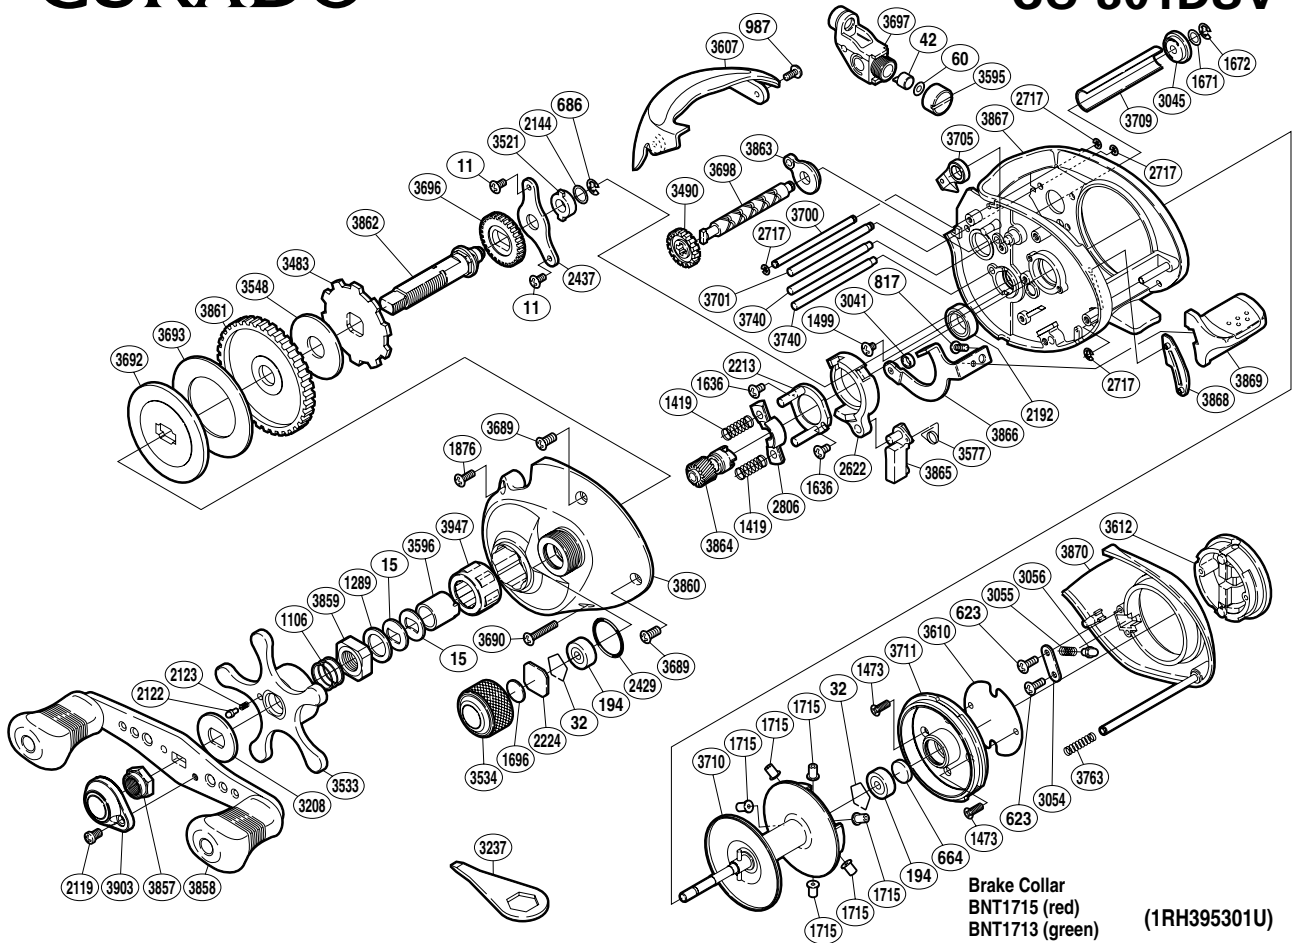

## CURADO

### CU-301DSV

Part No.	Description	Part No.	Description	Part No.	Description
BNT0011	Screw	BNT2429	O Ring	BNT3698	Worm Shaft
BNT0015	Drag Spring Washer	BNT2437	Drive Shaft Retainer	BNT3700	Line Guard
BNT0032	Bearing Retainer	BNT2622	Clutch Cam	BNT3701	Level Wind Guide
BNT0042	Line Guide Pawl	BNT2717	E Lock	BNT3705	Anti-Reverse Pawl
BNT0060	Spacer	BNT2806	Yoke	BNT3709	Level Wind Guard
BNT0194	Ball Bearing	BNT3041	Clutch Plate Shaft Support	BNT3710	Spool Assembly
BNT0623	Screw	BNT3045	Worm Bushing B	BNT3711	Brake Case
BNT0664	Spacer B	BNT3054	Click Pin Retainer	BNT3740	Stabilizer Bar
BNT0686	E Lock	BNT3055	Click Spring	BNT3763	Side Plate Spring
BNT0817	Screw	BNT3056	Click Pin	BNT3857	Handle Nut
BNT0987	Screw	BNT3208	Star Drag Click Plate	BNT3858	Handle Assembly
BNT1106	Star Drag Spring	BNT3483	Anti-Reverse Ratchet	BNT3859	Star Drag Nut
BNT1289	Star Drag Spacer	BNT3490	Idle Gear	BNT3860	Left Side Plate
BNT1419	Yoke Spring	BNT3521	Drive Shaft Bushing	BNT3861	Drive Gear
BNT1473	Screw	BNT3533	Star Drag	BNT3862	Drive Shaft
BNT1499	Screw	BNT3534	Cast Control Cap	BNT3863	Worm Bushing A
BNT1636	Screw	BNT3548	Drag Washer	BNT3864	Pinion Gear
BNT1671	Washer	BNT3577	Clutch Pawl Spring	BNT3865	Clutch Pawl
BNT1672	E Lock	BNT3595	Pawl Cap	BNT3866	Clutch Plate
BNT1696	Cast Control Spacer	BNT3596	Roller Clutch Inner Tube	BNT3867	One-Piece Frame
BNT1715	Brake Collar (red)	BNT3607	Thumb Rest	BNT3868	Clutch Bar Guide B
BNT1876	Screw	BNT3610	Brake Case Spacer	BNT3869	Quick-Fire II Clutch Bar
BNT2119	Screw	BNT3612	Turnkey Dial	BNT3870	Right Side Plate
BNT2122	Click Pin	BNT3689	Screw	BNT3903	Handle Retainer
BNT2123	Click Spring	BNT3690	Screw	BNT3947	Roller Clutch Bearing
BNT2144	Washer	BNT3692	Key Washer		
BNT2192	Ball Bearing	BNT3693	Drag Washer		
BNT2213	Clutch Cam Retainer	BNT3696	Idle Gear	BNT1713	Brake Collar (green) (accessory)
BNT2224	Spool Tension Spacer	BNT3697	Line Guide	BNT3237	Wrench (accessory)