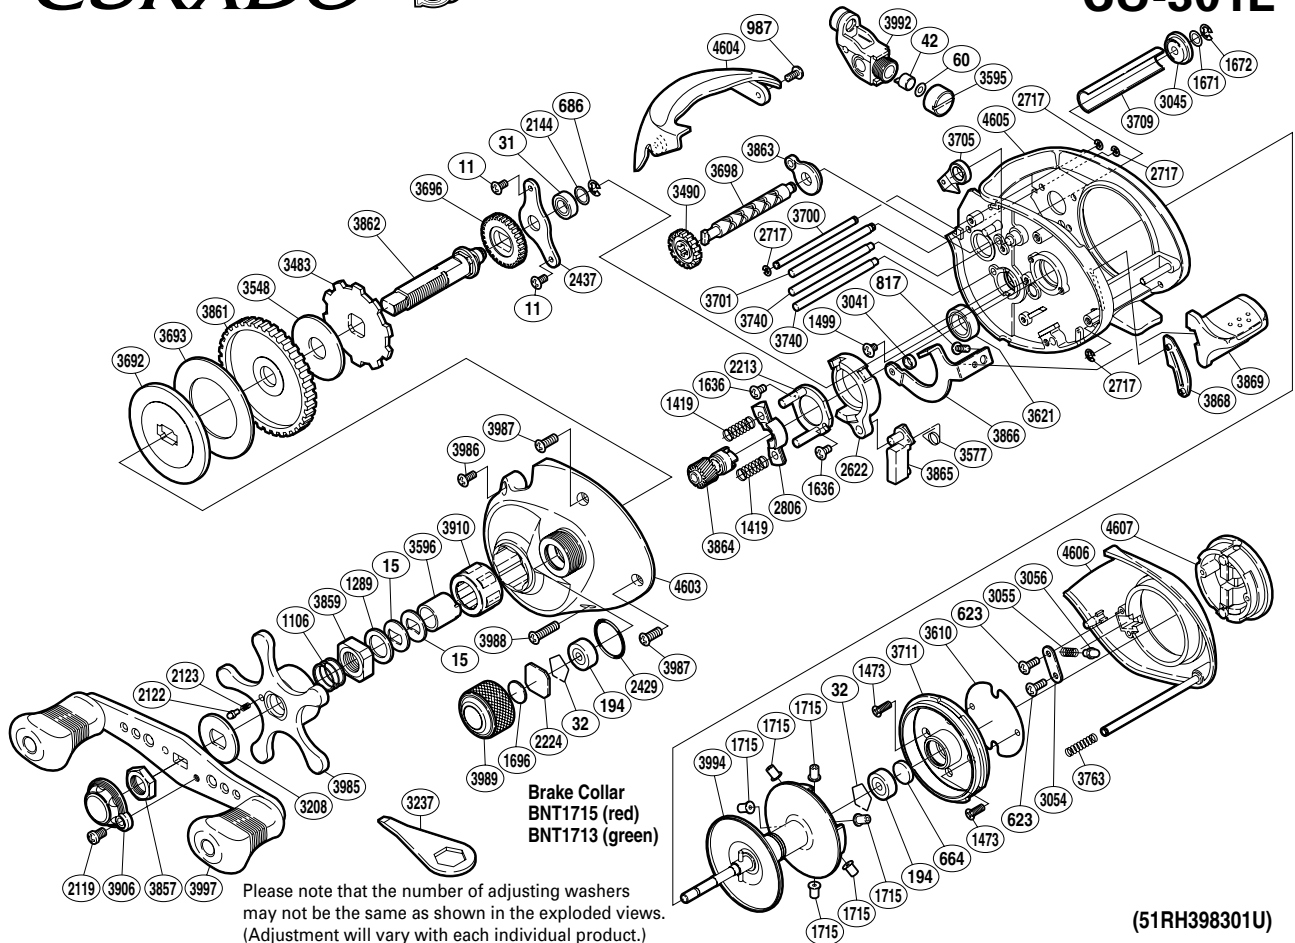

SHIMANO

CURADO S A-RB

CU-301E

| Part No. | Description | Part No. | Description | Part No. | Description |
|----------|----------------------|----------|----------------------------|----------|----------------------------------|
| BNT0011 | Screw | BNT2437 | Drive Shaft Retainer | BNT3857 | Handle Nut |
| BNT0015 | Drag Spring Washer | BNT2622 | Clutch Cam | BNT3859 | Star Drag Nut |
| BNT0031 | Ball Bearing | BNT2717 | E Lock | BNT3861 | Drive Gear |
| BNT0032 | Bearing Retainer | BNT2806 | Yoke | BNT3862 | Drive Shaft |
| BNT0042 | Line Guide Pawl | BNT3041 | Clutch Plate Shaft Support | BNT3863 | Worm Bushing A |
| BNT0060 | Spacer | BNT3045 | Worm Bushing B | BNT3864 | Pinion Gear |
| BNT0194 | Ball Bearing | BNT3054 | Click Pin Retainer | BNT3865 | Clutch Pawl |
| BNT0623 | Screw | BNT3055 | Click Spring | BNT3866 | Clutch Plate |
| BNT0664 | Spacer B | BNT3056 | Click Pin | BNT3868 | Clutch Bar Guide B |
| BNT0686 | E Lock | BNT3208 | Star Drag Click Plate | BNT3869 | Quick-Fire II Clutch Bar |
| BNT0817 | Screw | BNT3483 | Anti-Reverse Ratchet | BNT3906 | Handle Retainer |
| BNT0987 | Screw | BNT3490 | Idle Gear | BNT3910 | Roller Clutch Bearing |
| BNT1106 | Star Drag Spring | BNT3548 | Drag Washer | BNT3985 | Star Drag |
| BNT1289 | Star Drag Spacer | BNT3577 | Clutch Pawl Spring | BNT3986 | Screw |
| BNT1419 | Yoke Spring | BNT3595 | Pawl Cap | BNT3987 | Screw |
| BNT1473 | Screw | BNT3596 | Roller Clutch Inner Tube | BNT3988 | Screw |
| BNT1499 | Screw | BNT3610 | Brake Case Spacer | BNT3989 | Cast Control Cap |
| BNT1636 | Screw | BNT3621 | Ball Bearing | BNT3992 | Line Guide |
| BNT1671 | Washer | BNT3692 | Key Washer | BNT3994 | Spool Assembly |
| BNT1672 | E Lock | BNT3693 | Drag Washer | BNT3997 | Handle Assembly |
| BNT1696 | Cast Control Spacer | BNT3696 | Idle Gear | BNT4603 | Left Side Plate |
| BNT1715 | Brake Collar (red) | BNT3698 | Worm Shaft | BNT4604 | Thumb Rest |
| BNT2119 | Screw | BNT3700 | Line Guard | BNT4605 | One-Piece Frame |
| BNT2122 | Click Pin | BNT3701 | Level Wind Guide | BNT4606 | Right Side Plate |
| BNT2123 | Click Spring | BNT3705 | Anti-Reverse Pawl | BNT4607 | Turnkey Dial |
| BNT2144 | Washer | BNT3709 | Level Wind Guard | | |
| BNT2213 | Clutch Cam Retainer | BNT3711 | Brake Case | | |
| BNT2224 | Spool Tension Spacer | BNT3740 | Stabilizer Bar | BNT1713 | Brake Collar (green) (accessory) |
| BNT2429 | O Ring | BNT3763 | Side Plate Spring | BNT3237 | Wrench (accessory) |