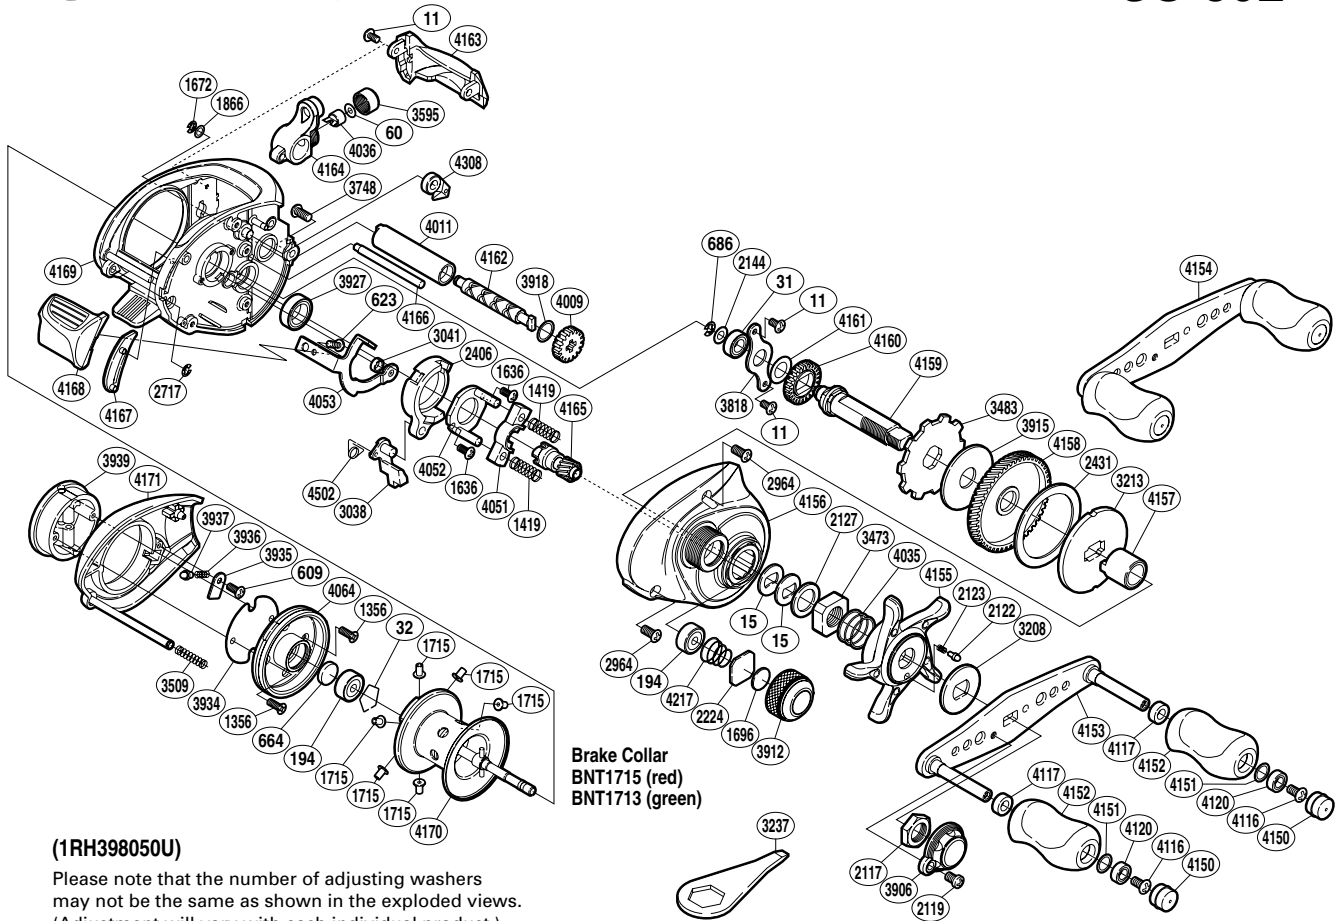

SHIMANO

CURADO A-RB

CU-50E

(1RH398050U)

Please note that the number of adjusting washers may not be the same as shown in the exploded views. (Adjustment will vary with each individual product.)

Part No.	Description	Part No.	Description	Part No.	Description
BNT0011	Screw	BNT3041	Clutch Plate Shaft Support	BNT4120	Ball Bearing
BNT0015	Drag Spring Washer	BNT3208	Star Drag Click Plate	BNT4150	Handle Knob Seal
BNT0031	Ball Bearing	BNT3213	Key Washer	BNT4151	Washer
BNT0032	Bearing Retainer	BNT3473	Star Drag Nut	BNT4152	Handle Knob
BNT0060	Spacer	BNT3483	Anti-Reverse Ratchet	BNT4153	Handle Shank Assembly
BNT0194	Ball Bearing	BNT3509	Side Plate Spring	BNT4154	Handle Assembly
BNT0609	Screw	BNT3595	Pawl Cap	BNT4155	Star Drag
BNT0623	Screw	BNT3748	Screw	BNT4156	Right Side Plate
BNT0664	Spacer B	BNT3818	Drive Shaft Retainer	BNT4157	Roller Clutch Inner Tube
BNT0686	E Lock	BNT3906	Handle Retainer	BNT4158	Drive Gear
BNT1356	Screw	BNT3912	Cast Control Cap	BNT4159	Drive Shaft
BNT1419	Yoke Spring	BNT3915	Drag Washer	BNT4160	Idle Gear
BNT1636	Screw	BNT3918	Washer	BNT4161	Washer
BNT1672	E Lock	BNT3927	Ball Bearing	BNT4162	Worm Shaft
BNT1696	Cast Control Spacer	BNT3934	Brake Case Spacer	BNT4163	Level Wind Protector
BNT1715	Brake Collar (red)	BNT3935	Brake Spring Retainer	BNT4164	Line Guide
BNT1866	Washer	BNT3936	Click Spring	BNT4165	Pinion Gear
BNT2117	Handle Nut	BNT3937	Click Pin	BNT4166	Level Wind Guide
BNT2119	Screw	BNT3939	Turnkey Dial	BNT4167	Clutch Bar Guide
BNT2122	Click Pin	BNT4009	Idle Gear	BNT4168	Quick-Fire II Clutch Bar
BNT2123	Click Spring	BNT4011	Level Wind Guard	BNT4169	One-Piece Frame
BNT2127	Star Drag Spacer	BNT4035	Star Drag Spring	BNT4170	Spool Assembly
BNT2144	Washer	BNT4036	Line Guide Pawl	BNT4171	Left Side Plate
BNT2224	Spool Tension Spacer	BNT4051	Yoke	BNT4217	Spool Tension Spring
BNT2406	Clutch Cam	BNT4052	Clutch Cam Retainer	BNT4308	Anti-Reverse Pawl
BNT2431	Drag Washer	BNT4053	Clutch Plate	BNT4502	Clutch Pawl Spring
BNT2717	E Lock	BNT4064	Brake Case		
BNT2964	Screw	BNT4116	Screw	BNT1713	Brake Collar (green) (accessory)
BNT3038	Clutch Pawl	BNT4117	Handle Knob Bushing	BNT3237	Wrench (accessory)