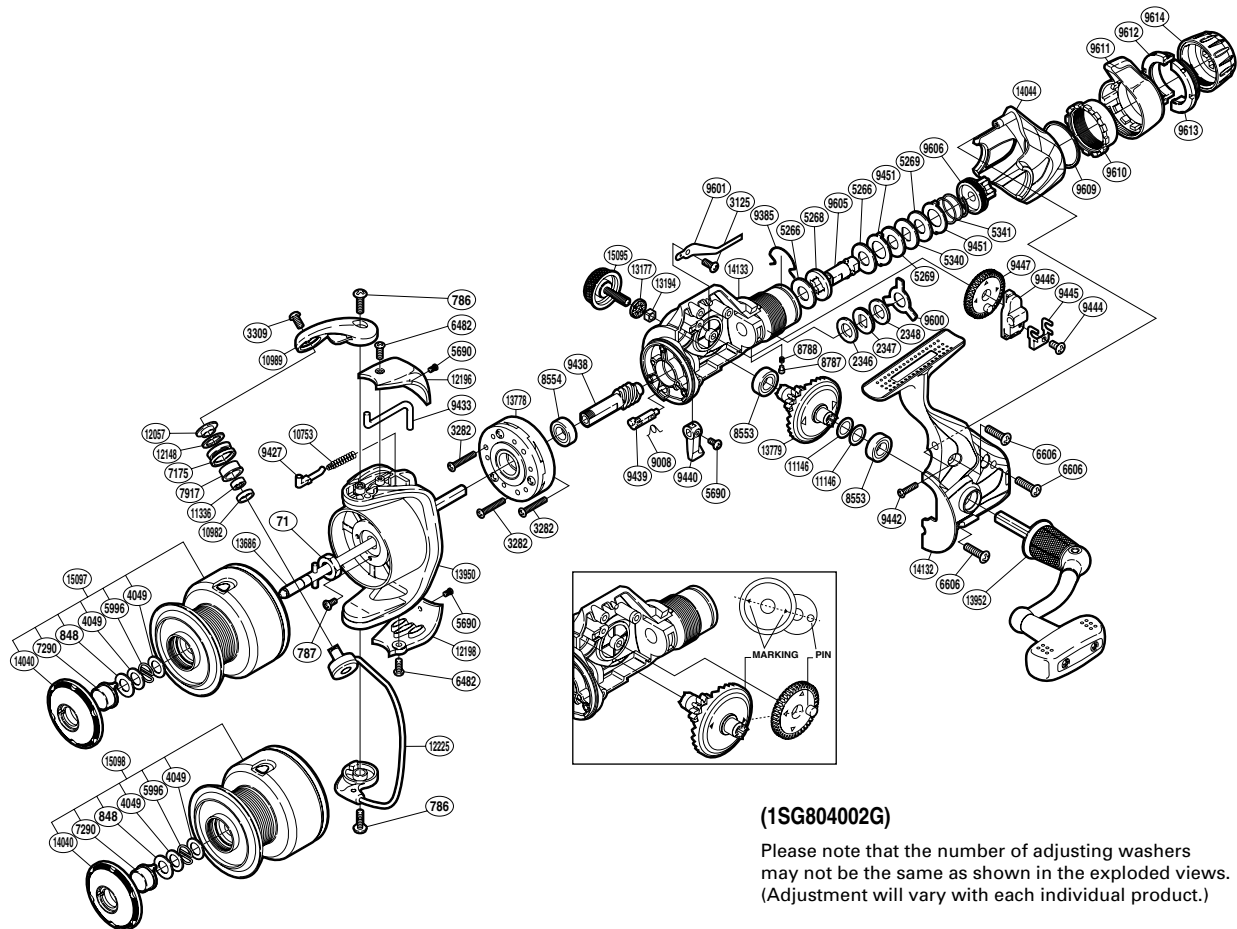

SHIMANO

EXAGE

EXG-4000RC

Part No.	Description	Part No.	Description	Part No.	Description
RD 0071	Rotor Nut	RD 8787	Click Pin	RD10753	Bail Spring
RD 0786	Screw	RD 8788	Click Spring	RD10982	Bearing Spacer
RD 0787	Screw	RD 9008	Anti-Reverse Cam Spring	RD10989	Bail Arm
RD 0848	Washer	RD 9385	Hold Click Spring	RD11146	Washer
RD 2346	Drag Washer	RD 9427	Bail Spring Guide	RD11336	Ball Bearing
RD 2347	Click Gear	RD 9433	Bail Trip Lever	RD12057	Line Roller Washer
RD 2348	Drag Washer	RD 9438	Pinion Gear	RD12148	Line Roller Spacer
RD 3125	Screw	RD 9439	Anti-Reverse Cam	RD12196	Bail Spring Cover
RD 3282	Screw	RD 9440	Anti-Reverse Lever	RD12198	Bail Hold Support Guard
RD 3309	Screw	RD 9442	Screw	RD12225	Bail Assembly
RD 4049	Washer	RD 9444	Screw	RD13177	Handle Screw Cap Spacer
RD 5266	Drag Washer	RD 9445	Oscillating Slider Retainer	RD13194	Handle Screw Lock
RD 5268	Drag Shaft B	RD 9446	Oscillating Slider	RD13686	Main Shaft
RD 5269	Drag Washer	RD 9447	Oscillating Gear	RD13778	Roller Clutch Assembly
RD 5340	Key Washer	RD 9451	Eared Washer	RD13779	Drive Gear
RD 5341	Drag Coil Spring	RD 9600	Eared Washer	RD13950	Rotor
RD 5690	Screw	RD 9601	Drag Click	RD13952	Handle Assembly
RD 5996	Locking Spring	RD 9605	Drag Shaft A	RD14040	Push Button Collar
RD 6482	Screw	RD 9606	Pressure Screw	RD14044	Rear Protector
RD 6606	Screw	RD 9609	Fightin' Pressure Screw Washer	RD14132	Side Cover
RD 7175	Line Roller	RD 9610	Fightin' Pressure Screw	RD14133	Body
RD 7290	Push Button	RD 9611	Fightin' Lever	RD15095	Handle Screw Cap
RD 7917	Line Roller Bushing	RD 9612	Drag Programmer B1	RD15097	Spool Assembly
RD 8553	Ball Bearing	RD 9613	Drag Programmer B2		
RD 8554	Ball Bearing	RD 9614	Drag Programmer A	RD15098	Spare Spool Assembly