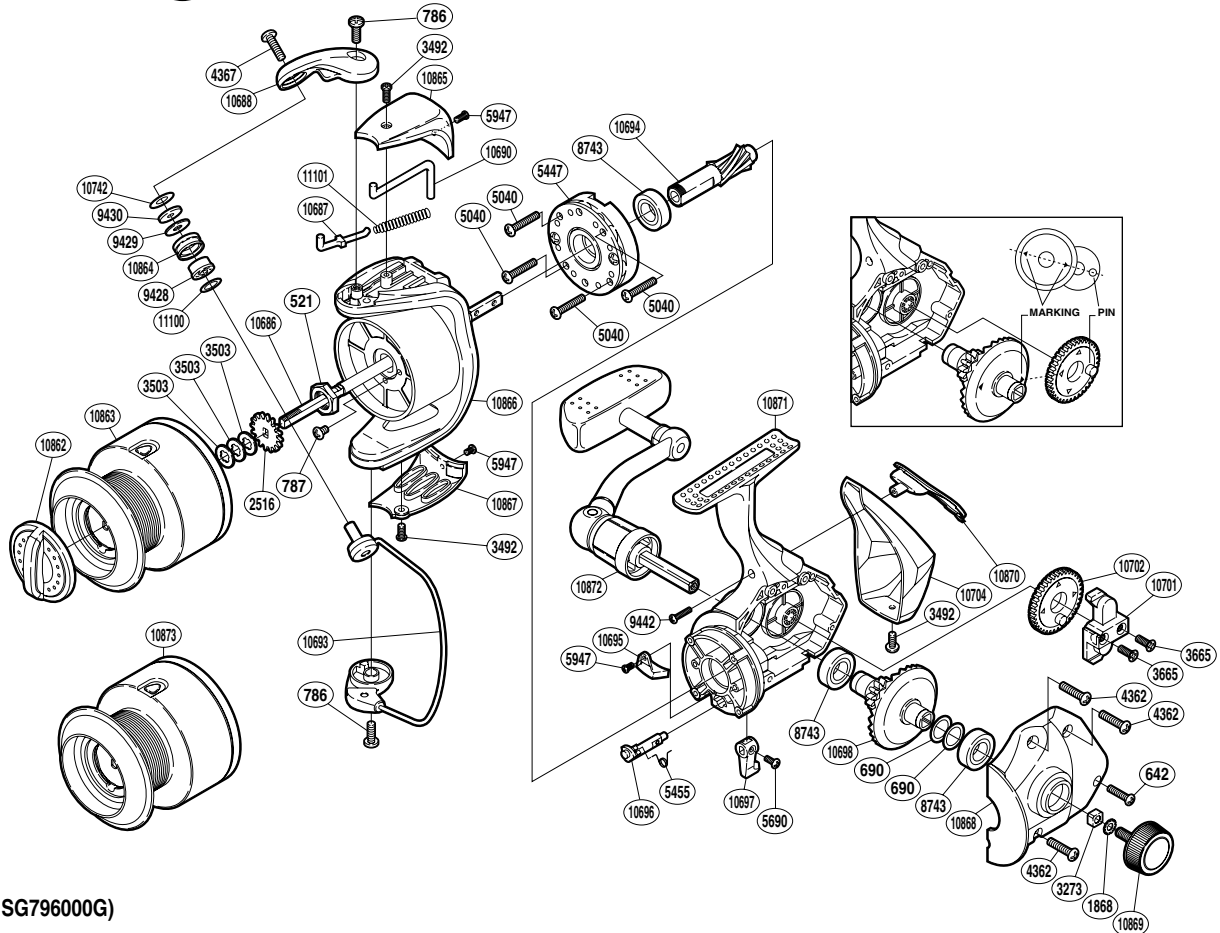

SHIMANO

EXAGE A-RB

EXG-6000FA

(1SG796000G)

Part No.	Description	Part No.	Description	Part No.	Description
RD 0521	Rotor Nut	RD 8743	Ball Bearing	RD10742	Spacer
RD 0642	Screw	RD 9428	Line Roller Bushing	RD10862	Drag Knob
RD 0690	Washer	RD 9429	Line Roller Spacer	RD10863	Spool Assembly
RD 0786	Screw	RD 9430	Line Roller Washer	RD10864	Line Roller
RD 0787	Screw	RD 9442	Screw	RD10865	Bail Spring Cover
RD 1868	Handle Lock Washer	RD10686	Main Shaft	RD10866	Rotor
RD 2516	Spool Support	RD10687	Bail Spring Guide A	RD10867	Bail Hold Support Guard
RD 3273	Handle Screw Lock	RD10688	Bail Arm	RD10868	Side Cover
RD 3492	Screw	RD10690	Bail Trip Lever	RD10869	Handle Screw Cap
RD 3503	Spool Washer	RD10693	Bail Assembly	RD10870	Rear Protector A
RD 3665	Screw	RD10694	Pinion Gear	RD10871	Body
RD 4362	Screw	RD10695	Bail Trip Strike	RD10872	Handle Assembly
RD 4367	Screw	RD10696	Anti-Reverse Cam	RD11100	Washer
RD 5040	Screw	RD10697	Anti-Reverse Lever	RD11101	Bail Spring
RD 5447	Roller Clutch Assembly	RD10698	Drive Gear		
RD 5455	Anti-Reverse Cam Spring	RD10701	Oscillating Slider		
RD 5690	Screw	RD10702	Oscillating Gear		
RD 5947	Screw	RD10704	Rear Protector B	RD10873	Spare Spool Assembly