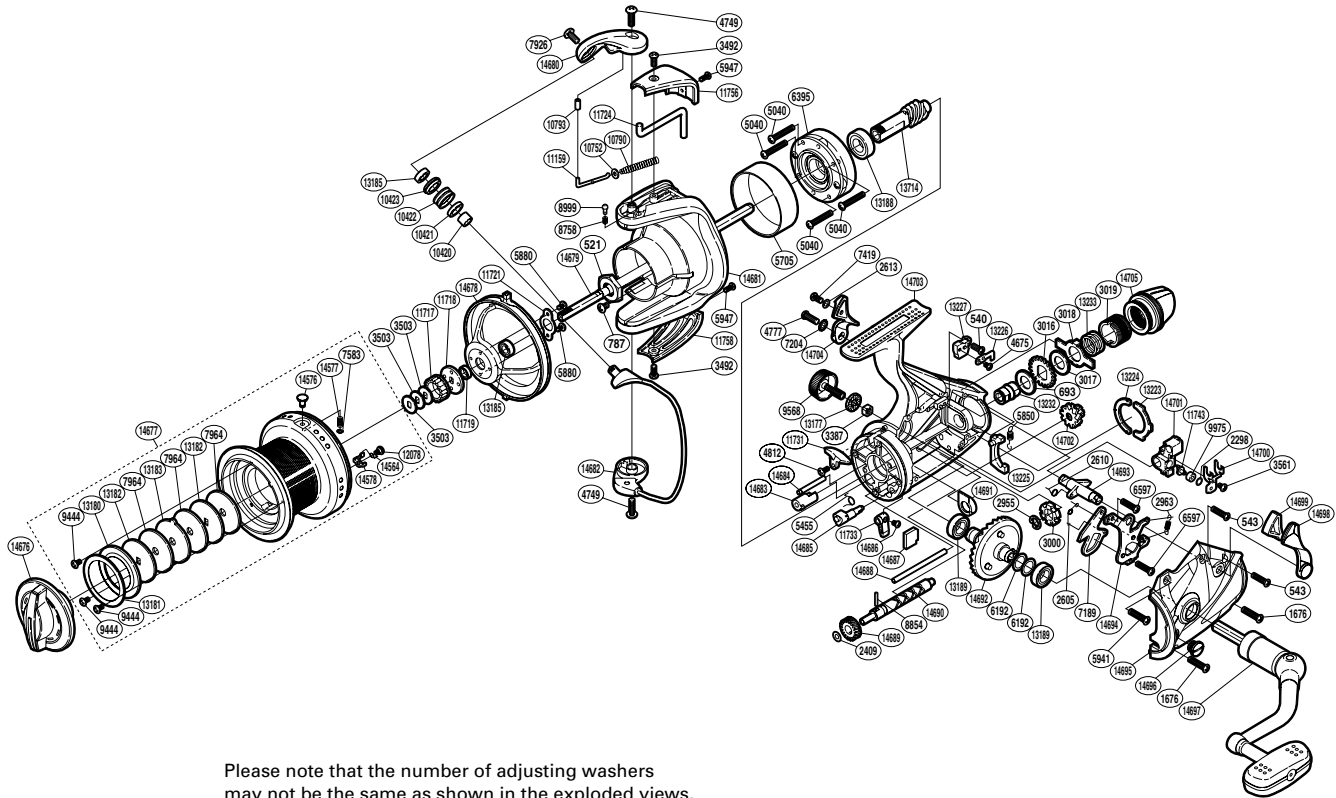

## MEDIUM BAITRUNNER S A-RB MBTRXT-ALC

(1SH21900G) Please note that the number of adjusting washers may not be the same as shown in the exploded views. (Adjustment will vary with each individual product.)