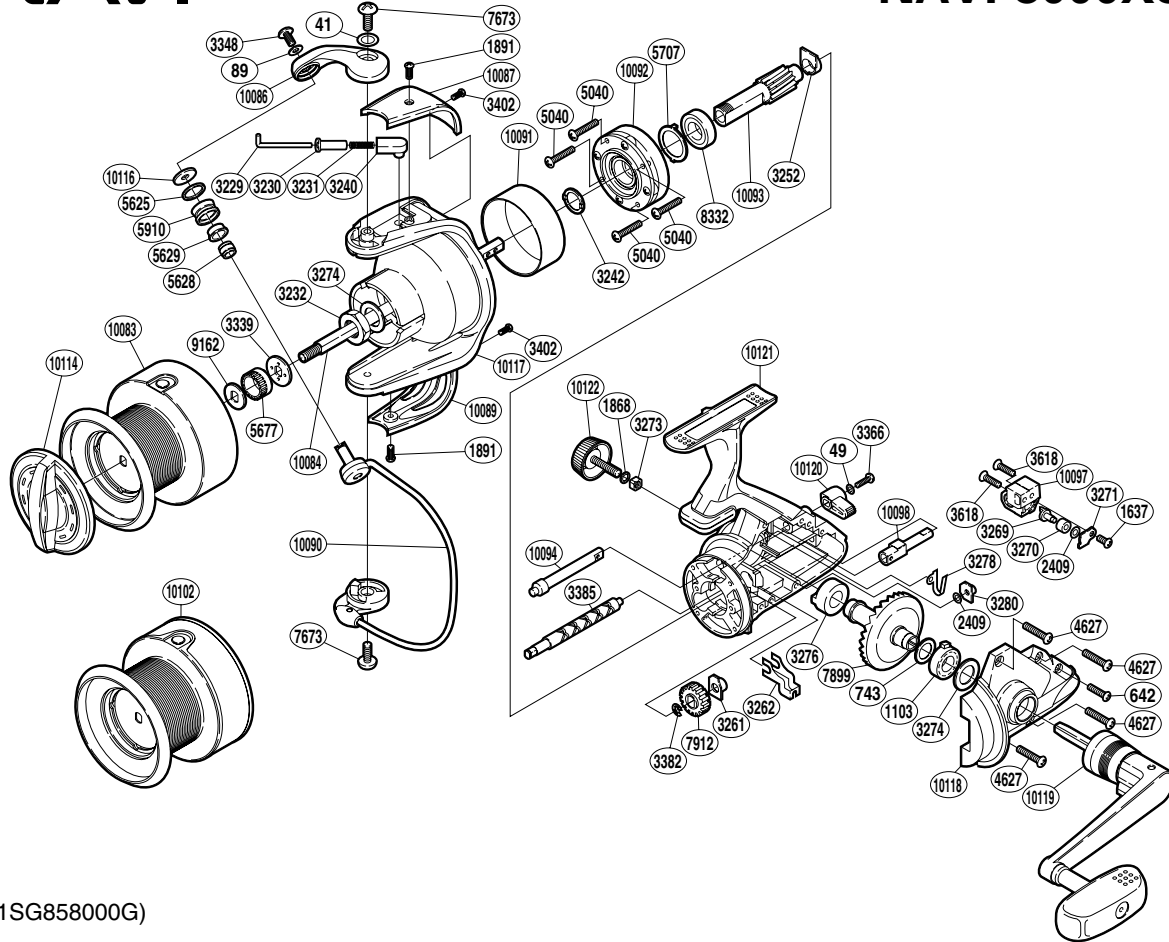

## NAVI

## NAVI-8000XSA

(1SG858000G)

Part No.	Description	Part No.	Description	Part No.	Description
RD 0041	Washer	RD 3274	Spacer	RD 9162	Spool washer
RD 0049	Lock Washer	RD 3276	Drive Gear Bushing	RD10083	Spool Assembly
RD 0089	Lock Washer	RD 3278	Anti-Reverse Cam Spring	RD10084	Main Shaft
RD 0642	Screw	RD 3280	Worm Bushing (rear)	RD10086	Bail Arm
RD 0743	Washer	RD 3339	Spool Support B	RD10087	Bail Spring Cover
RD 1103	Bushing	RD 3348	Screw	RD10089	Bail Hold Support Guard
RD 1637	Screw	RD 3366	Screw	RD10090	Bail Assembly
RD 1868	Handle Lock Washer	RD 3382	E Lock	RD10091	Roller Clutch Ring
RD 1891	Screw	RD 3385	Worm Shaft	RD10092	Roller Clutch Assembly
RD 2409	Spacer	RD 3402	Screw	RD10093	Pinion Gear
RD 3229	Bail Spring Guide A	RD 3618	Screw	RD10094	Anti-Reverse Cam
RD 3230	Bail Spring Bushing	RD 4627	Screw	RD10097	Oscillating Slider
RD 3231	Bail Spring	RD 5040	Screw	RD10098	Anti-Reverse Lever Shaft
RD 3232	Rotor Nut	RD 5625	Line Roller Spacer	RD10114	Drag Knob
RD 3240	Bail Spring Guide B	RD 5628	Line Roller Collar	RD10116	Line Roller Washer
RD 3242	Rotor Washer	RD 5629	Line Roller Bushing	RD10117	Rotor
RD 3252	Bushing	RD 5677	Spool Support A	RD10118	Side Cover
RD 3261	Worm Bushing (front)	RD 5707	Bearing Washer	RD10119	Handle Assembly
RD 3262	Worm Shaft Retainer	RD 5910	Line Roller	RD10120	Anti-Reverse Lever
RD 3269	Oscillating Pawl	RD 7673	Screw	RD10121	Body
RD 3270	Oscillating Slider Bushing	RD 7899	Drive Gear	RD10122	Handle Screw Cap
RD 3271	Oscillating Pawl Cover	RD 7912	Idle Gear		
RD 3273	Handle Screw Lock	RD 8332	Ball Bearing	RD10102	Spare Spool Assembly