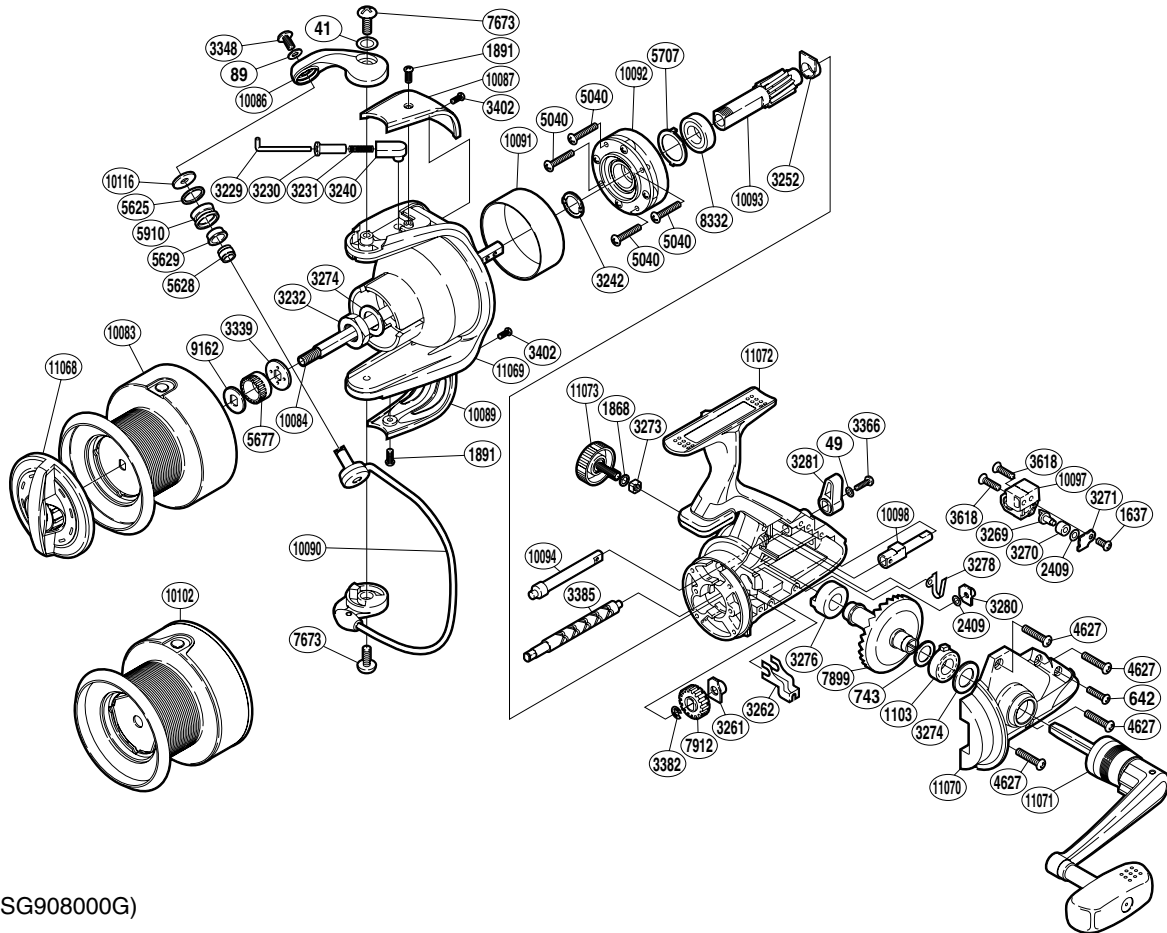

SHIMANO®

NAVI A-RB

NAVI-8000XTA

(1SG908000G)

Part No.	Description	Part No.	Description	Part No.	Description
RD 0041	Washer	RD 3274	Spacer	RD 8332	Ball Bearing
RD 0049	Lock Washer	RD 3276	Drive Gear Bushing	RD 9162	Spool Washer
RD 0089	Lock Washer	RD 3278	Anti-Reverse Cam Spring	RD10083	Spool Assembly
RD 0642	Screw	RD 3280	Worm Bushing (rear)	RD10084	Main Shaft
RD 0743	Washer	RD 3281	Anti-Reverse Lever	RD10086	Bail Arm
RD 1103	Bushing	RD 3339	Spool Support B	RD10087	Bail Spring Cover
RD 1637	Screw	RD 3348	Screw	RD10089	Bail Hold Support Guard
RD 1868	Handle Lock Washer	RD 3366	Screw	RD10090	Bail Assembly
RD 1891	Screw	RD 3382	E Lock	RD10091	Roller Clutch Ring
RD 2409	Spacer	RD 3385	Worm Shaft	RD10092	Roller Clutch Assembly
RD 3229	Bail Spring Guide A	RD 3402	Screw	RD10093	Pinion Gear
RD 3230	Bail Spring Bushing	RD 3618	Screw	RD10094	Anti-Reverse Cam
RD 3231	Bail Spring	RD 4627	Screw	RD10097	Oscillating Slider
RD 3232	Rotor Nut	RD 5040	Screw	RD10098	Anti-Reverse Lever Shaft
RD 3240	Bail Spring Guide B	RD 5625	Line Roller Spacer	RD10116	Line Roller Washer
RD 3242	Rotor Washer	RD 5628	Line Roller Collar	RD11068	Drag Knob
RD 3252	Bushing	RD 5629	Line Roller Bushing	RD11069	Rotor
RD 3261	Worm Bushing (front)	RD 5677	Spool Support A	RD11070	Side Cover
RD 3262	Worm Shaft Retainer	RD 5707	Bearing Washer	RD11071	Handle Assembly
RD 3269	Oscillating Pawl	RD 5910	Line Roller	RD11072	Body
RD 3270	Oscillating Slider Bushing	RD 7673	Screw	RD11073	Handle Screw Cap
RD 3271	Oscillating Pawl Cover	RD 7899	Drive Gear		
RD 3273	Handle Screw Lock	RD 7912	Idle Gear	RD10102	Spare Spool Assembly