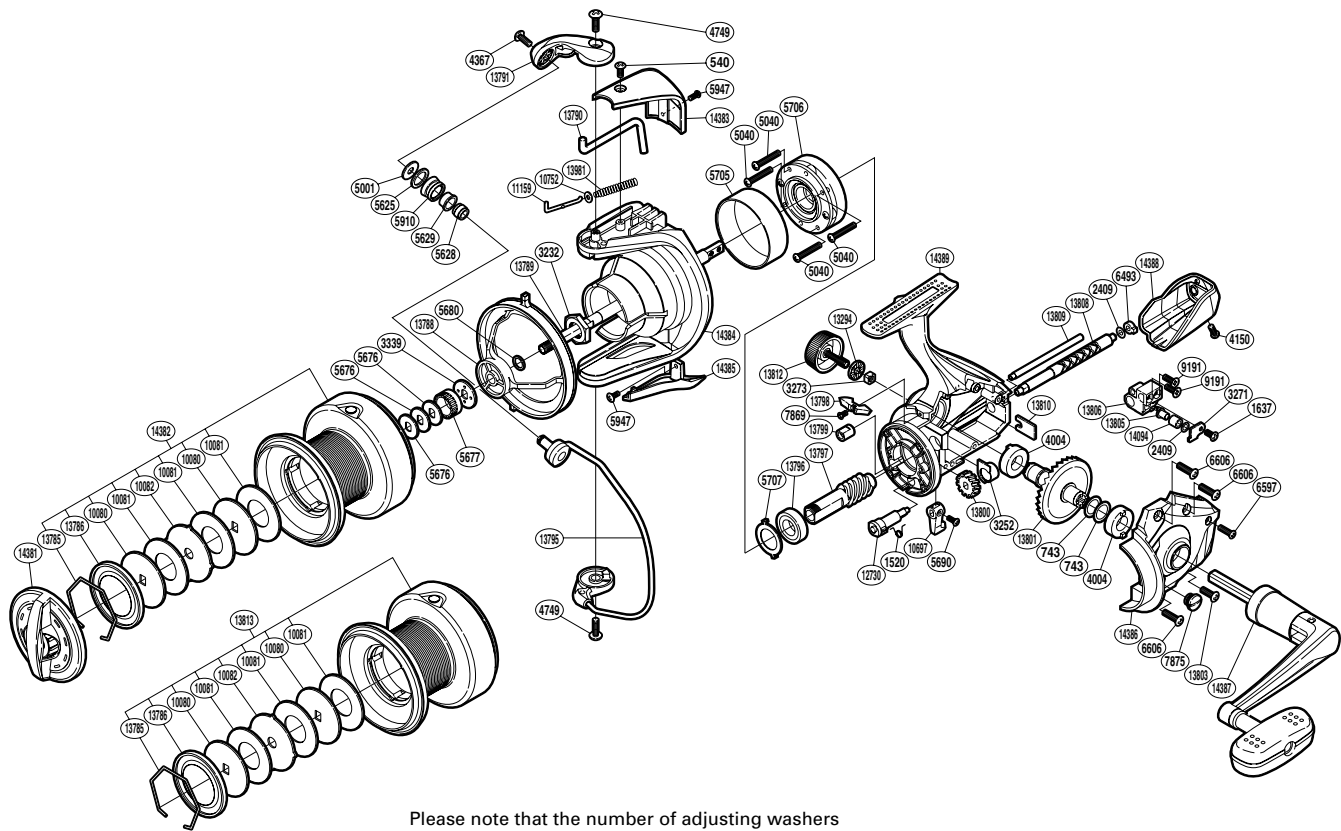

SHIMANO

NAVI XTB

NAVI-8000XTB

(1SG908001G)
Please note that the number of adjusting washers may not be the same as shown in the exploded views. (Adjustment will vary with each individual product.)

Part No.	Description	Part No.	Description	Part No.	Description
RD 0540	Screw	RD 5707	Bearing Washer	RD13796	Ball Bearing
RD 0743	Washer	RD 5910	Line Roller	RD13797	Pinion Gear
RD 1520	Anti-Reverse Cam Spring	RD 5947	Screw	RD13798	Bail Trip Strike
RD 1637	Screw	RD 6493	Worm Bushing (rear)	RD13799	Worm Bushing (front)
RD 2409	Spacer	RD 6597	Screw	RD13800	Idle Gear
RD 3232	Rotor Nut	RD 6606	Screw	RD13801	Drive Gear
RD 3252	Bushing	RD 7869	Screw	RD13803	Screw
RD 3271	Oscillating Pawl Cover	RD 7875	Oil Cap	RD13805	Oscillating Pawl
RD 3273	Handle Screw Lock	RD 9191	Screw	RD13806	Oscillating Slider
RD 3339	Spool Support B	RD10080	Key Washer	RD13808	Worm Shaft
RD 4004	Drive Gear Bushing	RD10081	Drag Washer	RD13809	Oscillating Guide
RD 4150	Screw	RD10082	Eared Washer	RD13810	Worm Shaft Retainer
RD 4367	Screw	RD10697	Anti-Reverse Lever	RD13981	Bail Spring
RD 4749	Screw	RD10752	Bail Spring Guide A Support	RD14094	Oscillating Slider Bushing
RD 5001	Line Roller Washer	RD11159	Bail Spring Guide A	RD14381	Drag Knob
RD 5040	Screw	RD12730	Anti-Reverse Cam	RD14382	Spool Assembly
RD 5625	Line Roller Spacer	RD12745	Handle Screw Cap	RD14383	Bail Spring Cover
RD 5628	Line Roller Collar	RD13294	Handle Screw Lock Washer	RD14384	Rotor
RD 5629	Line Roller Bushing	RD13785	Drag Washers Retainer	RD14385	Bail Hold Support Guard
RD 5676	Spool Washer	RD13786	Seal Plate	RD14386	Side Cover
RD 5677	Spool Support A	RD13788	Line Safety Guard	RD14387	Handle Assembly
RD 5680	Spacer	RD13789	Main Shaft	RD14388	Rear Protector
RD 5690	Screw	RD13790	Bail Trip Lever	RD14389	Body
RD 5705	Roller Clutch Ring	RD13791	Bail Arm		
RD 5706	Roller Clutch Assembly	RD13795	Bail Assembly	RD13813	Spare Spool Assembly (8000)