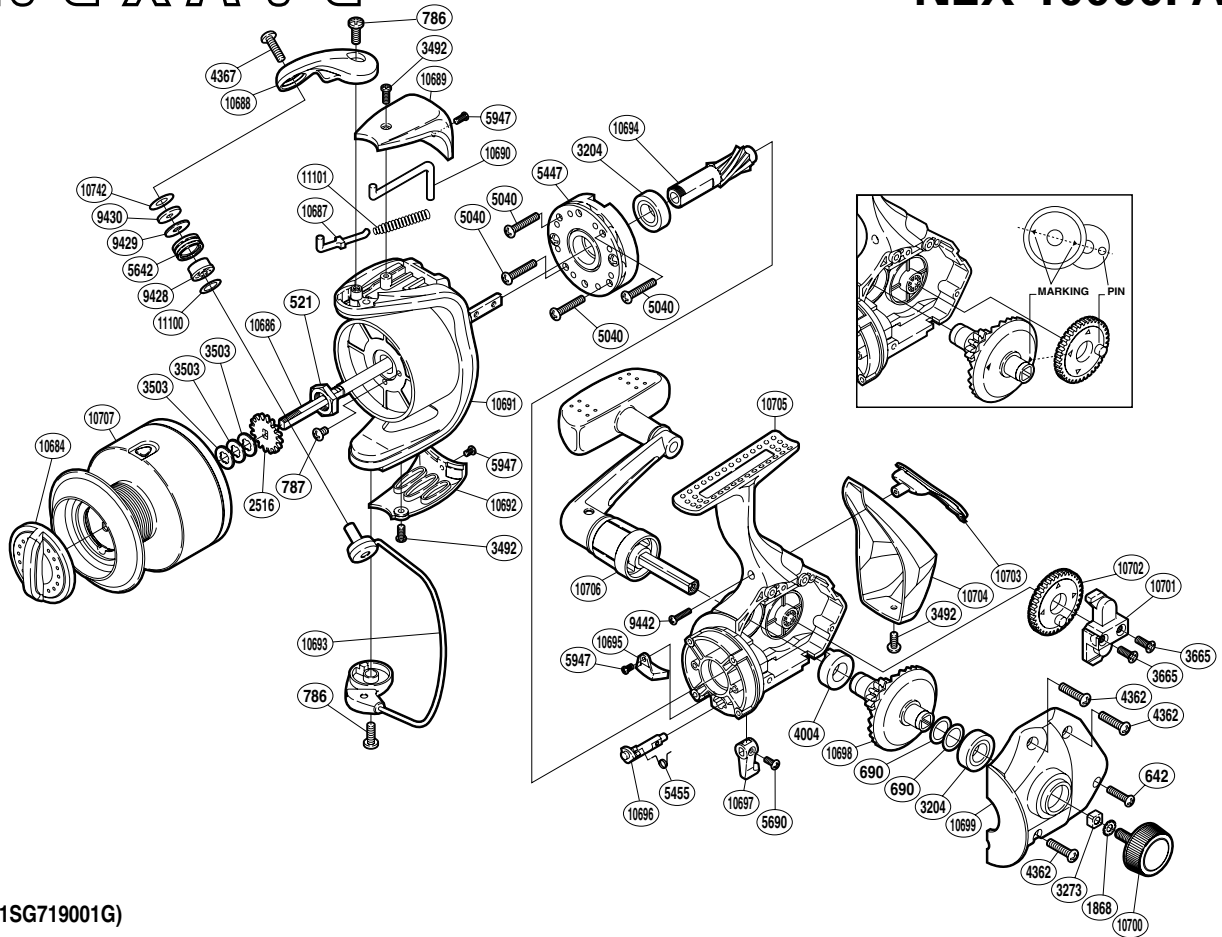

SHIMANO

NEXAVE

NEX-10000FA

(1SG719001G)

Part No.	Description	Part No.	Description	Part No.	Description
RD 0521	Rotor Nut	RD 5455	Anti-Reverse Cam Spring	RD10694	Pinion Gear
RD 0642	Screw	RD 5642	Line Roller	RD10695	Bail Trip Strike
RD 0690	Washer	RD 5690	Screw	RD10696	Anti-Reverse Cam
RD 0786	Screw	RD 5947	Screw	RD10697	Anti-Reverse Lever
RD 0787	Screw	RD 9428	Line Roller Bushing	RD10698	Drive Gear
RD 1868	Handle Lock Washer	RD 9429	Line Roller Spacer	RD10699	Side Cover
RD 2516	Spool Support	RD 9430	Line Roller Washer	RD10700	Handle Screw Cap
RD 3204	Ball Bearing	RD 9442	Screw	RD10701	Oscillating Slider
RD 3273	Handle Screw Lock	RD10684	Drag Knob	RD10702	Oscillating Gear
RD 3492	Screw	RD10686	Main Shaft	RD10703	Rear Protector A
RD 3503	Spool Washer	RD10687	Bail Spring Guide A	RD10704	Rear Protector B
RD 3665	Screw	RD10688	Bail Arm	RD10705	Body
RD 4004	Drive Gear Bushing	RD10689	Bail Spring Cover	RD10706	Handle Assembly
RD 4362	Screw	RD10690	Bail Trip Lever	RD10707	Spool Assembly
RD 4367	Screw	RD10691	Rotor	RD10742	Spacer
RD 5040	Screw	RD10692	Bail Hold Support Guard	RD11100	Washer
RD 5447	Roller Clutch Assembly	RD10693	Bail Assembly	RD11101	Bail Spring