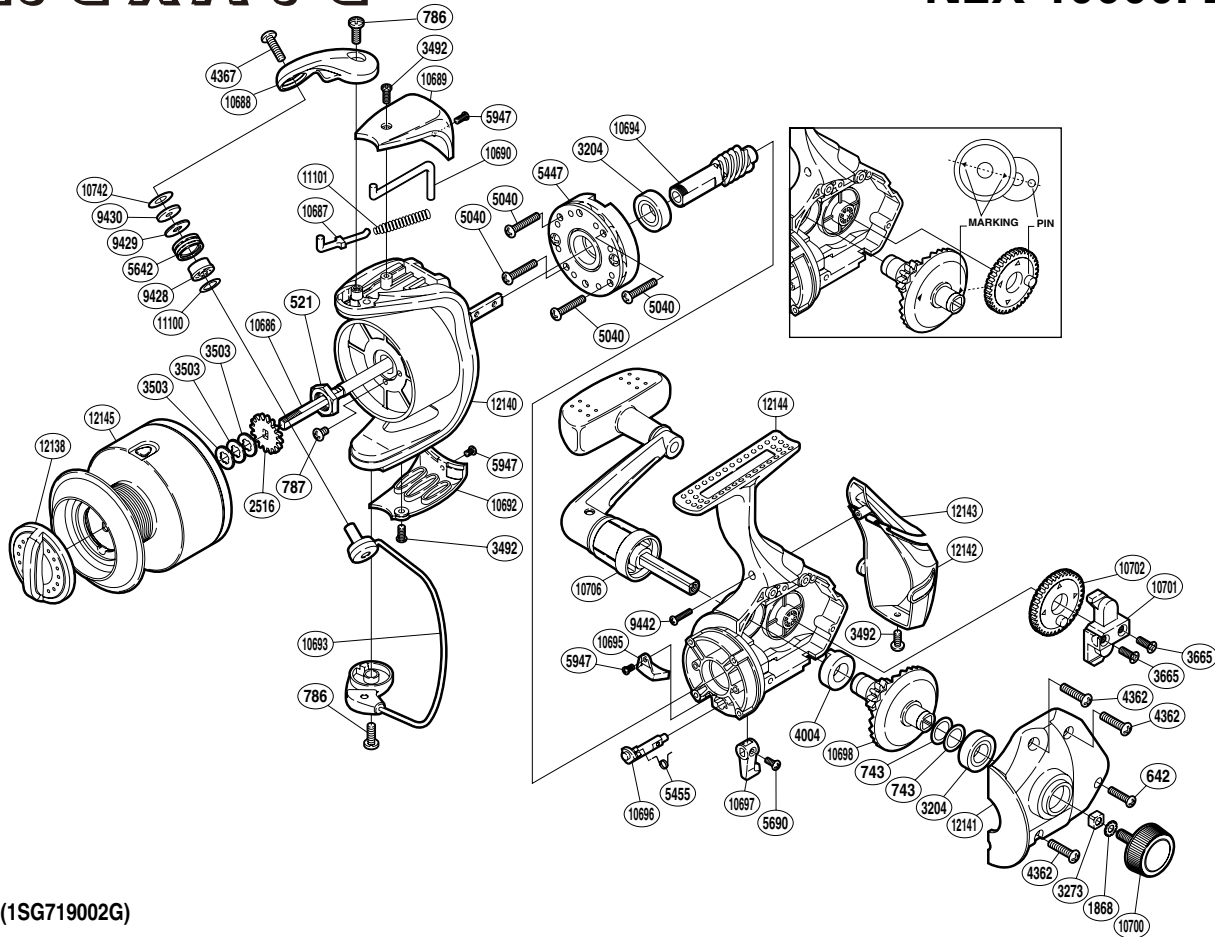

SHIMANO

NEXAVE

NEX-10000FB

(1SG719002G)

Part No.	Description	Part No.	Description	Part No.	Description
RD 0521	Rotor Nut	RD 5455	Anti-Reverse Cam Spring	RD10696	Anti-Reverse Cam
RD 0642	Screw	RD 5642	Line Roller	RD10697	Anti-Reverse Lever
RD 0743	Washer	RD 5690	Screw	RD10698	Drive Gear
RD 0786	Screw	RD 5947	Screw	RD10700	Handle Screw Cap
RD 0787	Screw	RD 9428	Line Roller Bushing	RD10701	Oscillating Slider
RD 1868	Handle Lock Washer	RD 9429	Line Roller Spacer	RD10702	Oscillating Gear
RD 2516	Spool Support	RD 9430	Line Roller Washer	RD10706	Handle Assembly
RD 3204	Ball Bearing	RD 9442	Screw	RD10742	Spacer
RD 3273	Handle Screw Lock	RD10686	Main Shaft	RD11100	Washer
RD 3492	Screw	RD10687	Bail Spring Guide A	RD11101	Bail Spring
RD 3503	Spool Washer	RD10688	Bail Arm	RD12138	Drag Knob
RD 3665	Screw	RD10689	Bail Spring Cover	RD12140	Rotor
RD 4004	Drive Gear Bushing	RD10690	Bail Trip Lever	RD12141	Side Cover
RD 4362	Screw	RD10692	Bail Hold Support Guard	RD12142	Rear Protector B
RD 4367	Screw	RD10693	Bail Assembly	RD12143	Rear Protector A
RD 5040	Screw	RD10694	Pinion Gear	RD12144	Body
RD 5447	Roller Clutch Assembly	RD10695	Bail Trip Strike	RD12145	Spool Assembly

(191107)