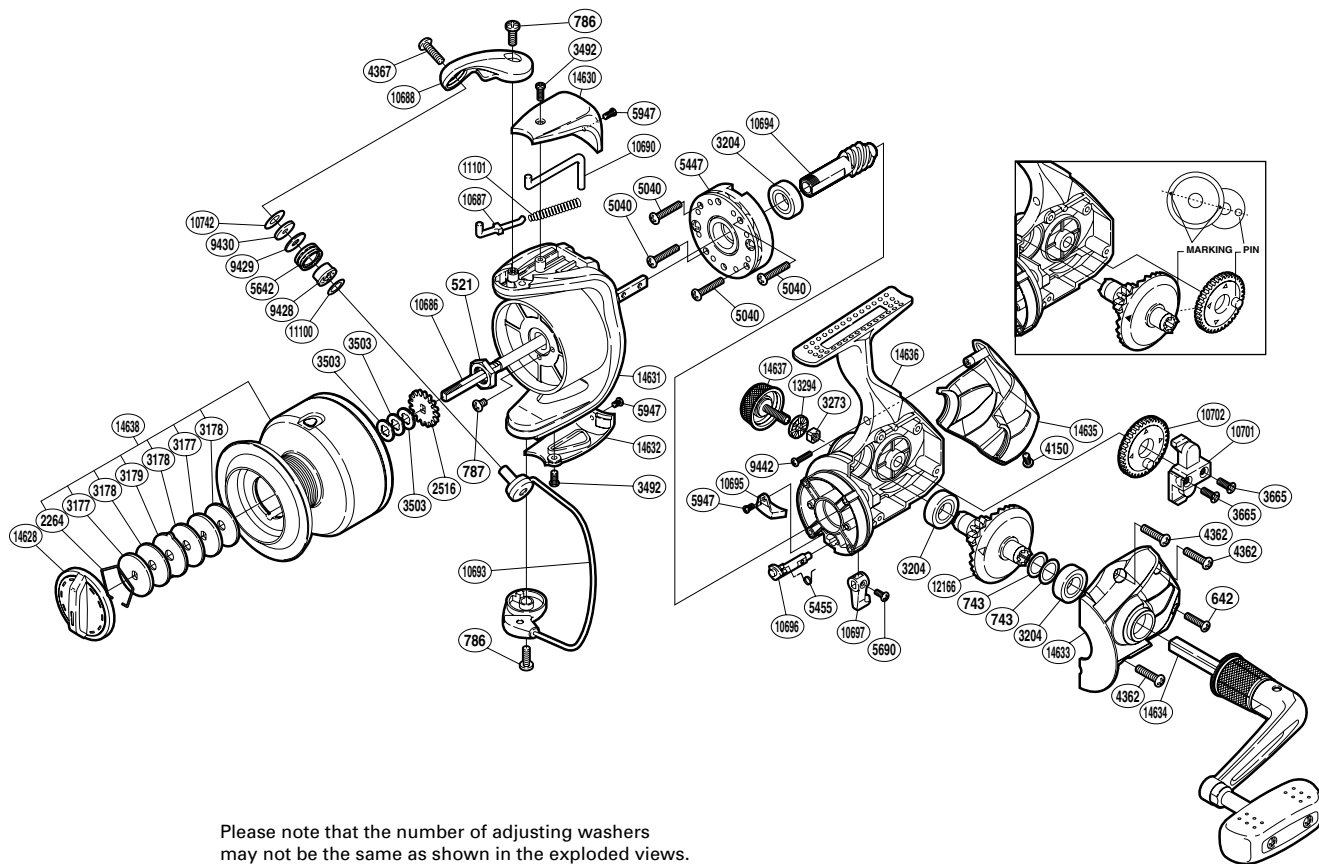

SHIMANO NEXAVE

NEX-10000FC

(1SG719003G) Please note that the number of adjusting washers may not be the same as shown in the exploded views. (Adjustment will vary with each individual product.)

Part No.	Description	Part No.	Description	Part No.	Description
RD 0521	Rotor Nut	RD 5040	Screw	RD10697	Anti-Reverse Lever
RD 0642	Screw	RD 5447	Roller Clutch Assembly	RD10701	Oscillating Slider
RD 0743	Washer	RD 5455	Anti-Reverse Cam Spring	RD10702	Oscillating Gear
RD 0786	Screw	RD 5642	Line Roller	RD10742	Spacer
RD 0787	Screw	RD 5690	Screw	RD11100	Washer
RD 2264	Drag Washers Retainer	RD 5947	Screw	RD11101	Bail Spring
RD 2516	Spool Support	RD 9428	Line Roller Bushing	RD12166	Drive Gear
RD 3177	Key Washer	RD 9429	Line Roller Spacer	RD13294	Handle Screw Lock Washer
RD 3178	Drag Washer	RD 9430	Line Roller Washer	RD14628	Drag Knob
RD 3179	Eared Washer	RD 9442	Screw	RD14630	Bail Spring Cover
RD 3204	Ball Bearing	RD10686	Main Shaft	RD14631	Rotor
RD 3273	Handle Screw Lock	RD10687	Bail Spring Guide A	RD14632	Bail Hold Support Guard
RD 3492	Screw	RD10688	Bail Arm	RD14633	Side Cover
RD 3503	Spool Washer	RD10690	Bail Trip Lever	RD14634	Handle Assembly
RD 3665	Screw	RD10693	Bail Assembly	RD14635	Rear Protector
RD 4150	Screw	RD10694	Pinion Gear	RD14636	Body
RD 4362	Screw	RD10695	Bail Trip Strike	RD14637	Handle Screw Cap
RD 4367	Screw	RD10696	Anti-Reverse Cam	RD14638	Spool Assembly