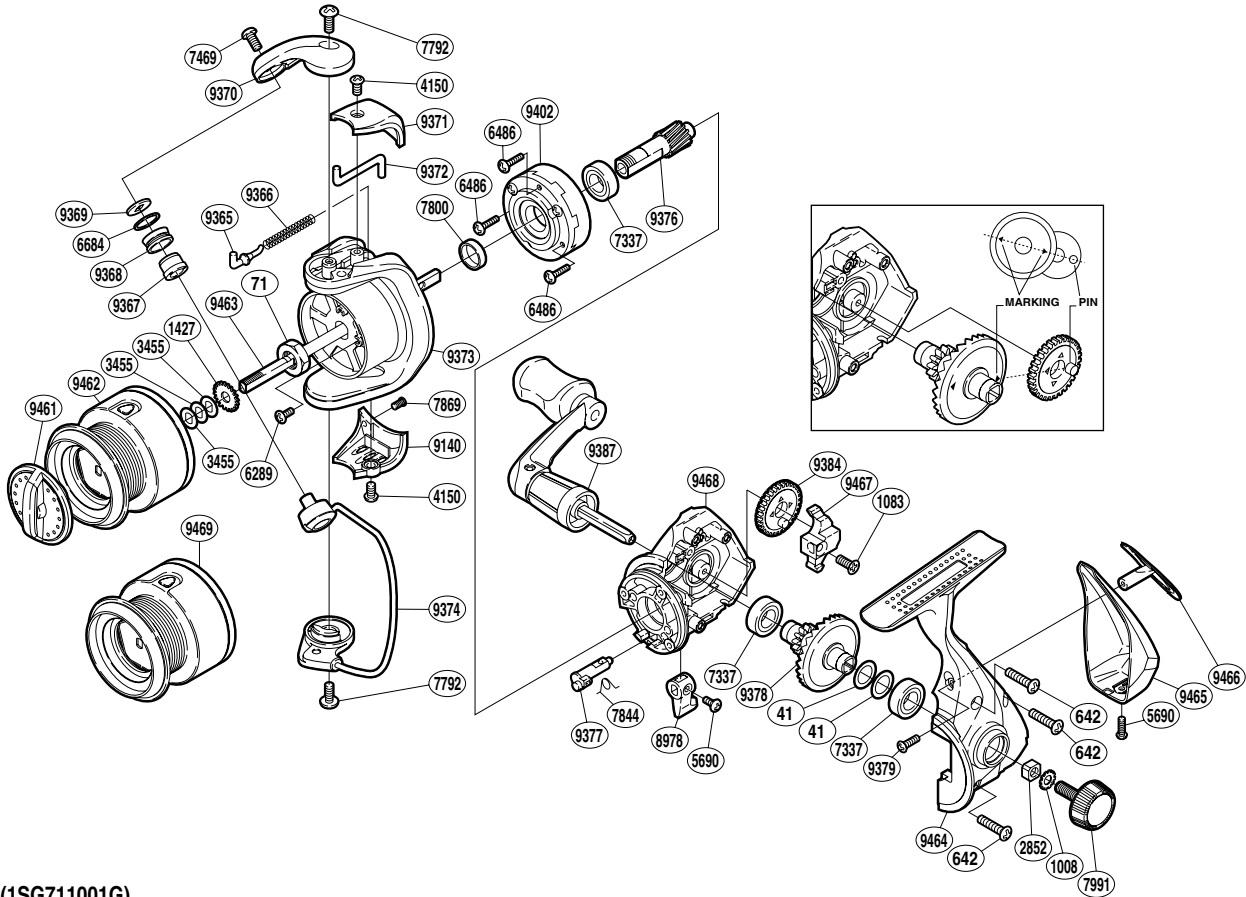

SHIMANO®

NEXAVE

NEX-1000FA

(1SG711001G)

Part No.	Description	Part No.	Description	Part No.	Description
RD 0041	Washer	RD 7844	Anti-Reverse Cam Spring	RD 9378	Drive Gear
RD 0071	Rotor Nut	RD 7869	Screw	RD 9379	Screw
RD 0642	Screw	RD 7991	Handle Screw Cap	RD 9384	Oscillating Gear
RD 1008	Handle Lock Washer	RD 8978	Anti-Reverse Lever	RD 9387	Handle Assembly
RD 1083	Screw	RD 9140	Bail Hold Support Guard	RD 9402	Roller Clutch Assembly
RD 1427	Spool Support	RD 9365	Bail Spring Guide	RD 9461	Drag Knob
RD 2852	Handle Screw Lock	RD 9366	Bail Spring	RD 9462	Spool Assembly
RD 3455	Spool Washer	RD 9367	Line Roller Bushing	RD 9463	Main Shaft
RD 4150	Screw	RD 9368	Line Roller	RD 9464	Side Cover
RD 5690	Screw	RD 9369	Line Roller Washer	RD 9465	Rear Protector B
RD 6289	Screw	RD 9370	Bail Arm	RD 9466	Rear Protector A
RD 6486	Screw	RD 9371	Bail Spring Cover	RD 9467	Oscillating Slider
RD 6684	Line Roller Spacer	RD 9372	Bail Trip Lever	RD 9468	Body
RD 7337	Ball Bearing	RD 9373	Rotor		
RD 7469	Screw	RD 9374	Bail Assembly		
RD 7792	Screw	RD 9376	Pinion Gear		
RD 7800	Rotor Ring	RD 9377	Anti-Reverse Cam	RD 9469	Spare Spool Assembly