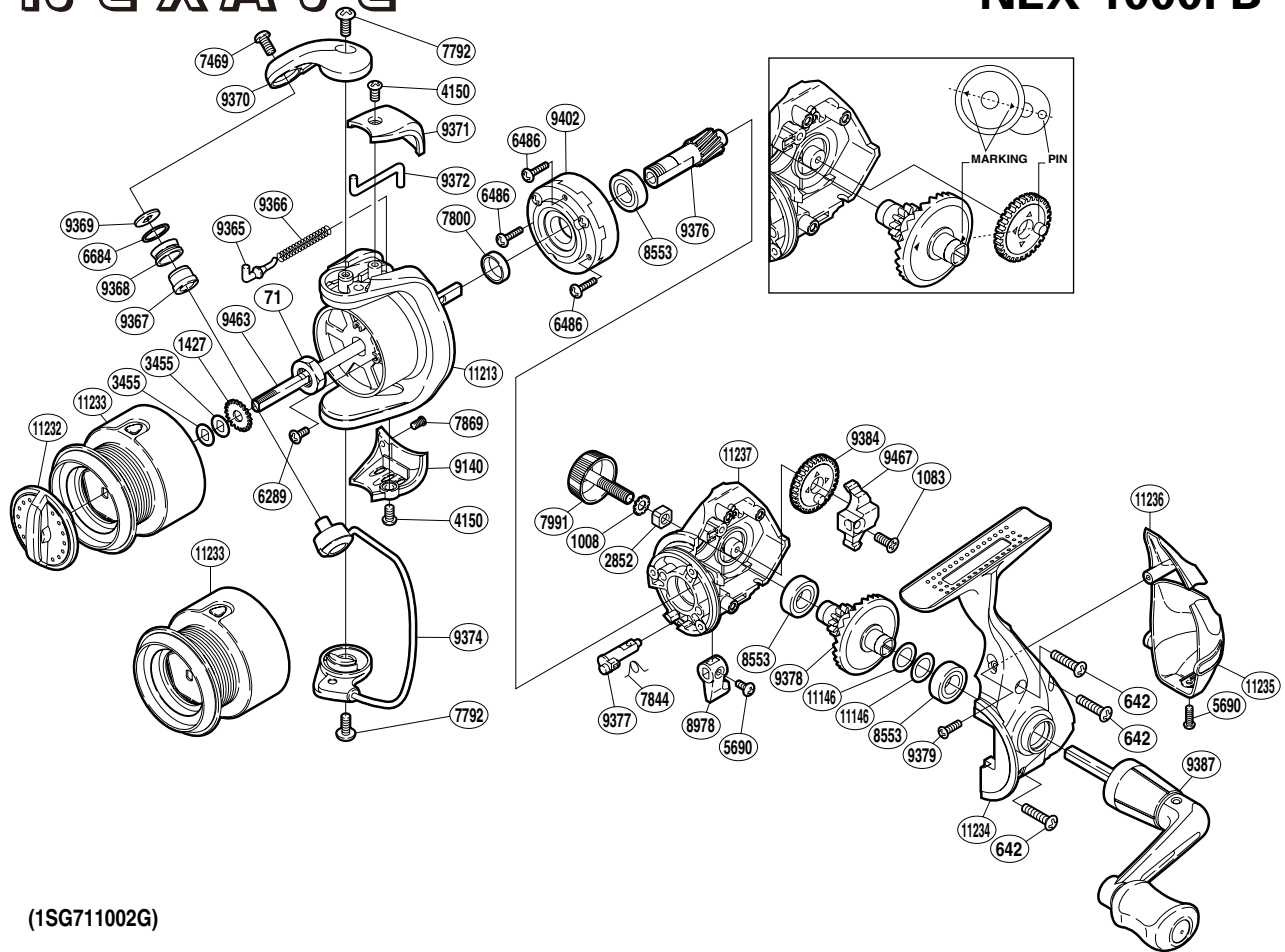

SHIMANO

NEXAVE

NEX-1000FB

(1SG711002G)

Part No.	Description	Part No.	Description	Part No.	Description
RD 0071	Rotor Nut	RD 7869	Screw	RD 9378	Drive Gear
RD 0642	Screw	RD 7991	Handle Screw Cap	RD 9379	Screw
RD 1008	Handle Lock Washer	RD 8553	Ball Bearing	RD 9384	Oscillating Gear
RD 1083	Screw	RD 8978	Anti-Reverse Lever	RD 9387	Handle Assembly
RD 1427	Spool Support	RD 9140	Bail Hold Support Guard	RD 9402	Roller Clutch Assembly
RD 2852	Handle Screw Lock	RD 9365	Bail Spring Guide	RD 9463	Main Shaft
RD 3455	Spool Washer	RD 9366	Bail Spring	RD 9467	Oscillating Slider
RD 4150	Screw	RD 9367	Line Roller Bushing	RD11146	Washer
RD 5690	Screw	RD 9368	Line Roller	RD11213	Rotor
RD 6289	Screw	RD 9369	Line Roller Washer	RD11232	Drag Knob
RD 6486	Screw	RD 9370	Bail Arm	RD11233	Spool Assembly
RD 6684	Line Roller Spacer	RD 9371	Bail Spring Cover	RD11234	Side Cover
RD 7469	Screw	RD 9372	Bail Trip Lever	RD11235	Rear Protector B
RD 7792	Screw	RD 9374	Bail Assembly	RD11236	Rear Protector A
RD 7800	Rotor Ring	RD 9376	Pinion Gear	RD11237	Body
RD 7844	Anti-Reverse Cam Spring	RD 9377	Anti-Reverse Cam		

(181230)