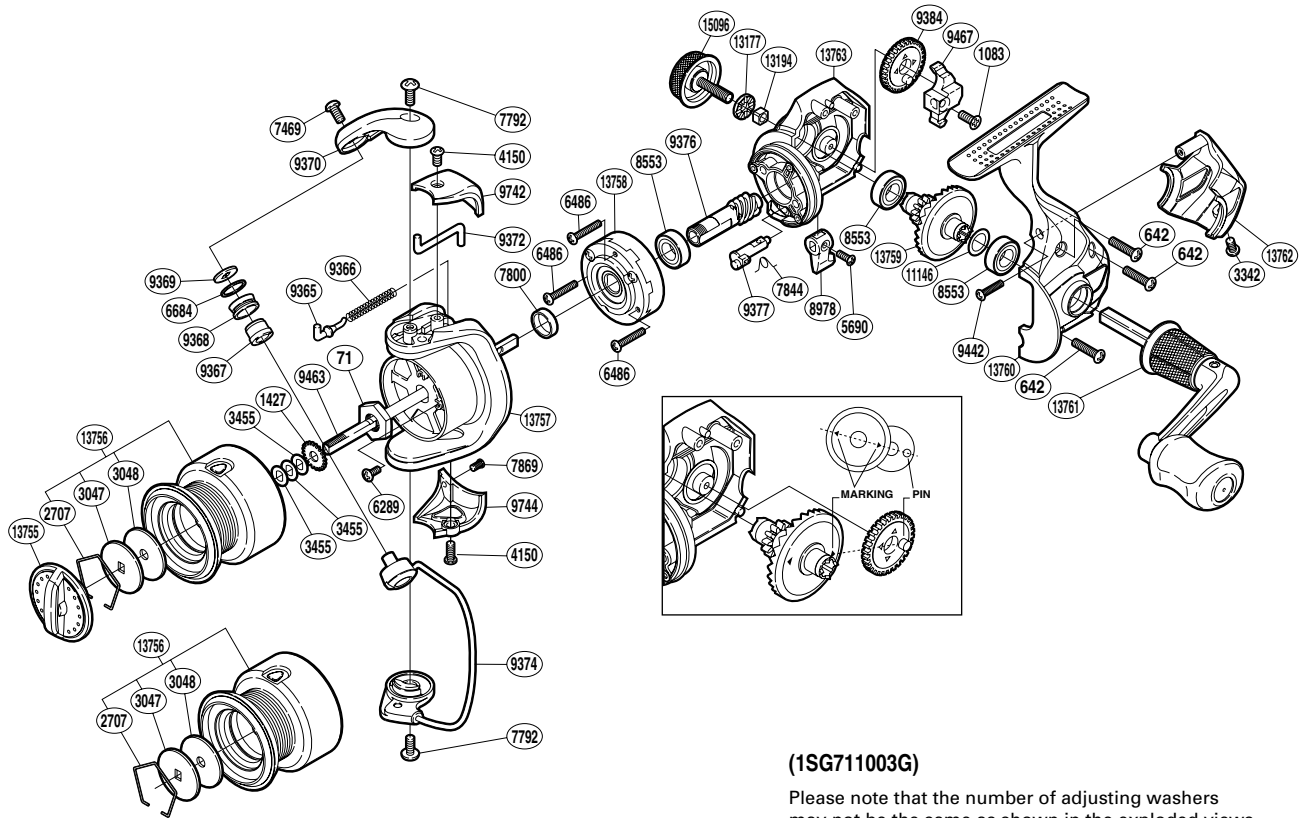

SHIMANO

NEXAVE

NEX-1000FC

(1SG711003G)

Please note that the number of adjusting washers may not be the same as shown in the exploded views. (Adjustment will vary with each individual product.)

Part No.	Description	Part No.	Description	Part No.	Description
RD 0071	Rotor Nut	RD 7844	Anti-Reverse Cam Spring	RD 9467	Oscillating Slider
RD 0642	Screw	RD 7869	Screw	RD 9742	Bail Spring Cover
RD 1083	Screw	RD 8553	Ball Bearing	RD 9744	Bail Hold Support Guard
RD 1427	Spool Support	RD 8978	Anti-Reverse Lever	RD11146	Washer
RD 2707	Drag Washers Retainer	RD 9365	Bail Spring Guide	RD13177	Handle Screw Cap Spacer
RD 3047	Key Washer	RD 9366	Bail Spring	RD13194	Handle Screw Lock
RD 3048	Drag Washer	RD 9367	Line Roller Bushing	RD13755	Drag Knob
RD 3342	Screw	RD 9368	Line Roller	RD13756	Spool Assembly
RD 3455	Spool Washer	RD 9369	Line Roller Washer	RD13757	Rotor
RD 4150	Screw	RD 9370	Bail Arm	RD13758	Roller Clutch Assembly
RD 5690	Screw	RD 9372	Bail Trip Lever	RD13759	Drive Gear
RD 6289	Screw	RD 9374	Bail Assembly	RD13760	Side Cover
RD 6486	Screw	RD 9376	Pinion Gear	RD13761	Handle Assembly
RD 6684	Line Roller Spacer	RD 9377	Anti-Reverse Cam	RD13762	Rear Protector
RD 7469	Screw	RD 9384	Oscillating Gear	RD13763	Body
RD 7792	Screw	RD 9442	Screw	RD15096	Handle Screw Cap
RD 7800	Rotor Ring	RD 9463	Main Shaft		