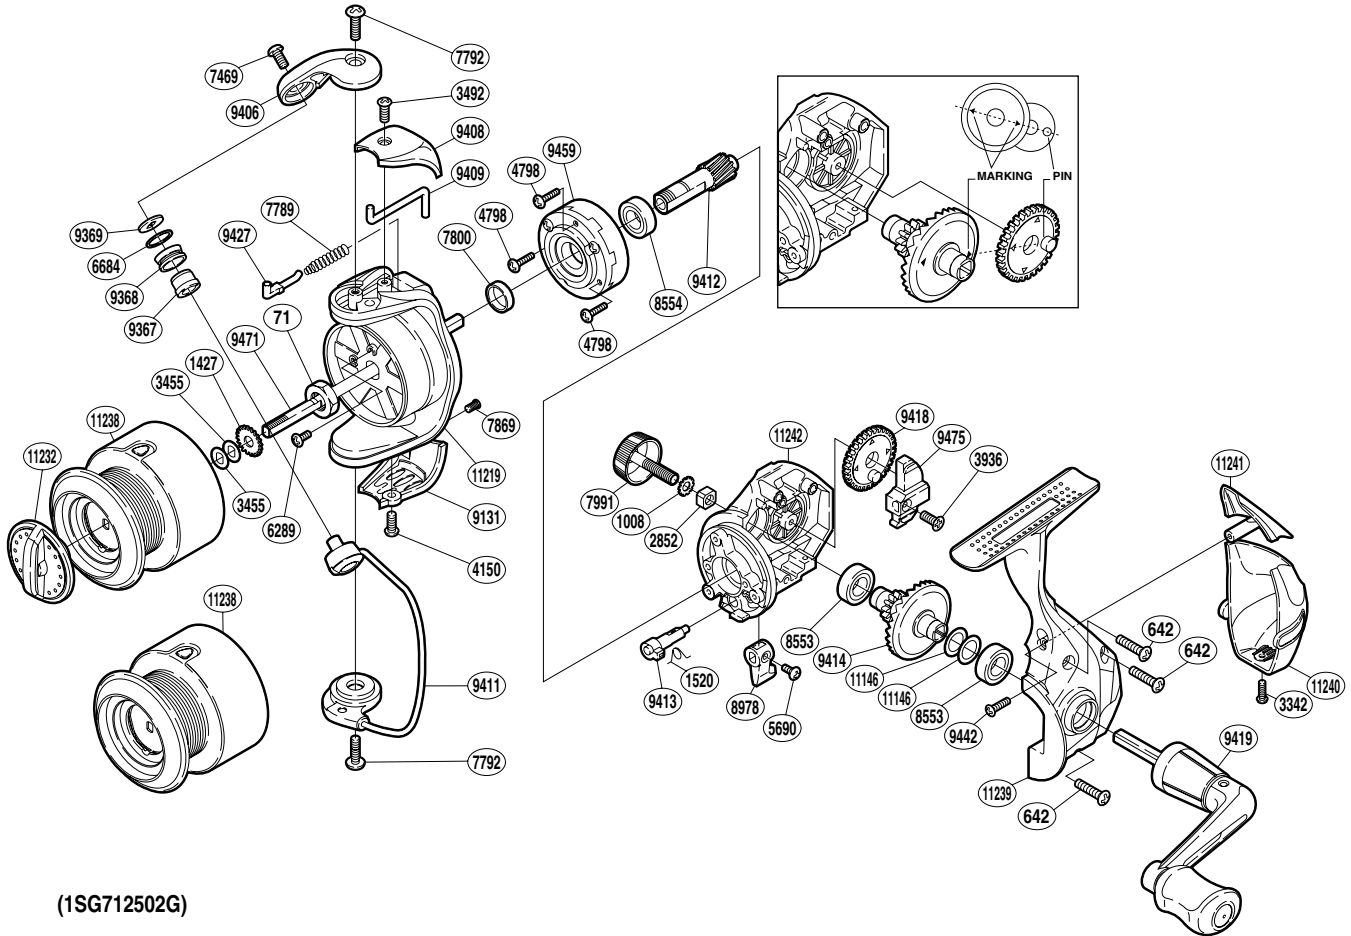

# SHIMANO

## NEXAVE

### NEX-2500FB

(1SG712502G)

Part No.	Description	Part No.	Description	Part No.	Description
RD 0071	Rotor Nut	RD 7792	Screw	RD 9414	Drive Gear
RD 0642	Screw	RD 7800	Rotor Ring	RD 9418	Oscillating Gear
RD 1008	Handle Lock Washer	RD 7869	Screw	RD 9419	Handle Assembly
RD 1427	Spool Support	RD 7991	Handle Screw Cap	RD 9427	Bail Spring Guide
RD 1520	Anti-Reverse Cam Spring	RD 8553	Ball Bearing	RD 9442	Screw
RD 2852	Handle Screw Lock	RD 8554	Ball Bearing	RD 9459	Roller Clutch Assembly
RD 3342	Screw	RD 8978	Anti-Reverse Lever	RD 9471	Main Shaft
RD 3455	Spool Washer	RD 9131	Bail Hold Support Guard	RD 9475	Oscillating Slider
RD 3492	Screw	RD 9367	Line Roller Bushing	RD11146	Washer
RD 3936	Screw	RD 9368	Line Roller	RD11219	Rotor
RD 4150	Screw	RD 9369	Line Roller Washer	RD11232	Drag Knob
RD 4798	Screw	RD 9406	Bail Arm	RD11238	Spool Assembly
RD 5690	Screw	RD 9408	Bail Spring Cover	RD11239	Side Cover
RD 6289	Screw	RD 9409	Bail Trip Lever	RD11240	Rear Protector B
RD 6684	Line Roller Spacer	RD 9411	Bail Assembly	RD11241	Rear Protector A
RD 7469	Screw	RD 9412	Pinion Gear	RD11242	Body
RD 7789	Bail Spring	RD 9413	Anti-Reverse Cam		