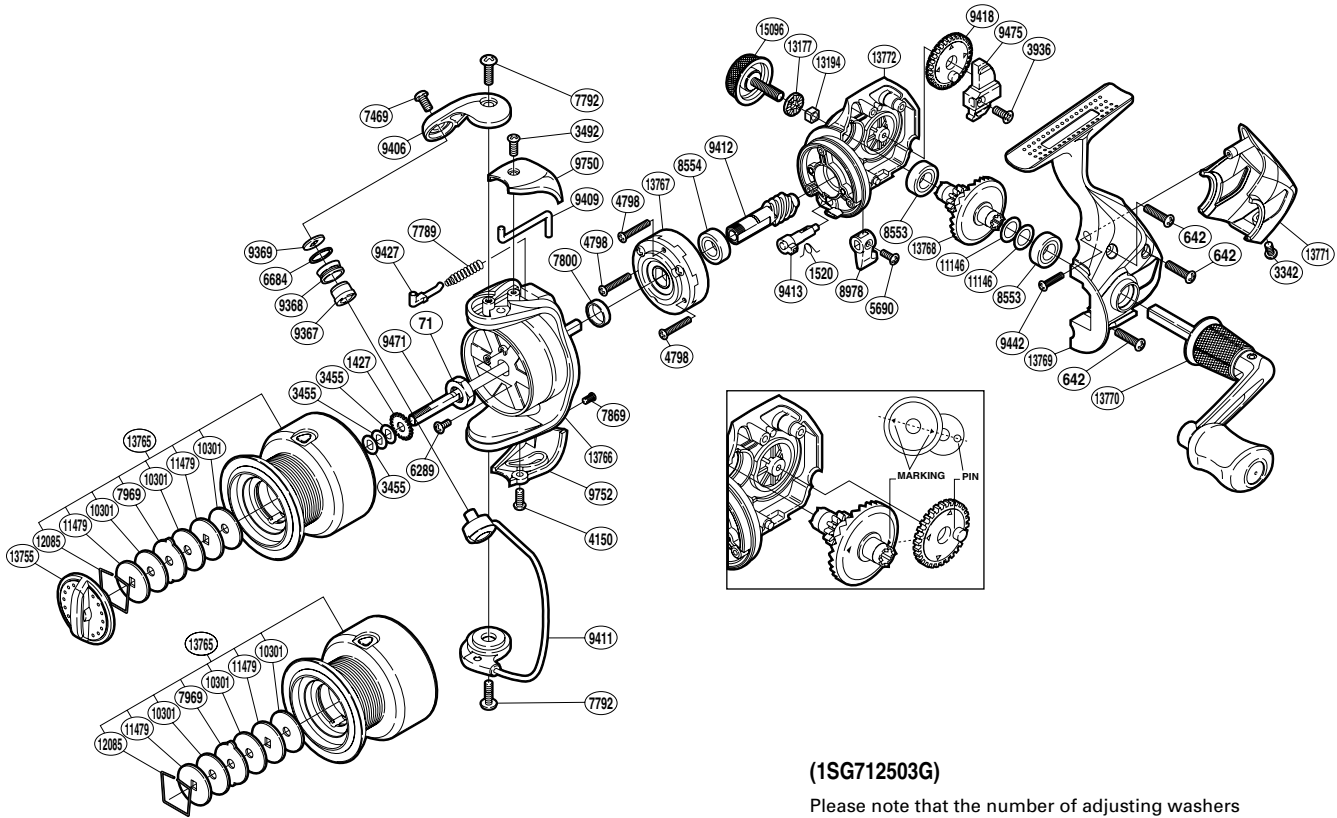

SHIMANO

NEXAVE

NEX-2500FC

(1SG712503G)

Please note that the number of adjusting washers may not be the same as shown in the exploded views. (Adjustment will vary with each individual product.)

Part No.	Description	Part No.	Description	Part No.	Description
RD 0071	Rotor Nut	RD 7969	Eared Washer	RD 9752	Bail Hold Support Guard
RD 0642	Screw	RD 8553	Ball Bearing	RD10301	Drag Washer
RD 1427	Spool Support	RD 8554	Ball Bearing	RD11146	Washer
RD 1520	Anti-Reverse Cam Spring	RD 8978	Anti-Reverse Lever	RD11479	Key Washer
RD 3342	Screw	RD 9367	Line Roller Bushing	RD12085	Drag Washers Retainer
RD 3455	Spool Washer	RD 9368	Line Roller	RD13177	Handle Screw Cap Spacer
RD 3492	Screw	RD 9369	Line Roller Washer	RD13194	Handle Screw Lock
RD 3936	Screw	RD 9406	Bail Arm	RD13755	Drag Knob
RD 4150	Screw	RD 9409	Bail Trip Lever	RD13765	Spool Assembly
RD 4798	Screw	RD 9411	Bail Assembly	RD13766	Rotor
RD 5690	Screw	RD 9412	Pinion Gear	RD13767	Roller Clutch Assembly
RD 6289	Screw	RD 9413	Anti-Reverse Cam	RD13768	Drive Gear
RD 6684	Line Roller Spacer	RD 9418	Oscillating Gear	RD13769	Side Cover
RD 7469	Screw	RD 9427	Bail Spring Guide	RD13770	Handle Assembly
RD 7789	Bail Spring	RD 9442	Screw	RD13771	Rear Protector
RD 7792	Screw	RD 9471	Main Shaft	RD13772	Body
RD 7800	Rotor Ring	RD 9475	Oscillating Slider	RD15096	Handle Screw Cap
RD 7869	Screw	RD 9750	Bail Spring Cover		