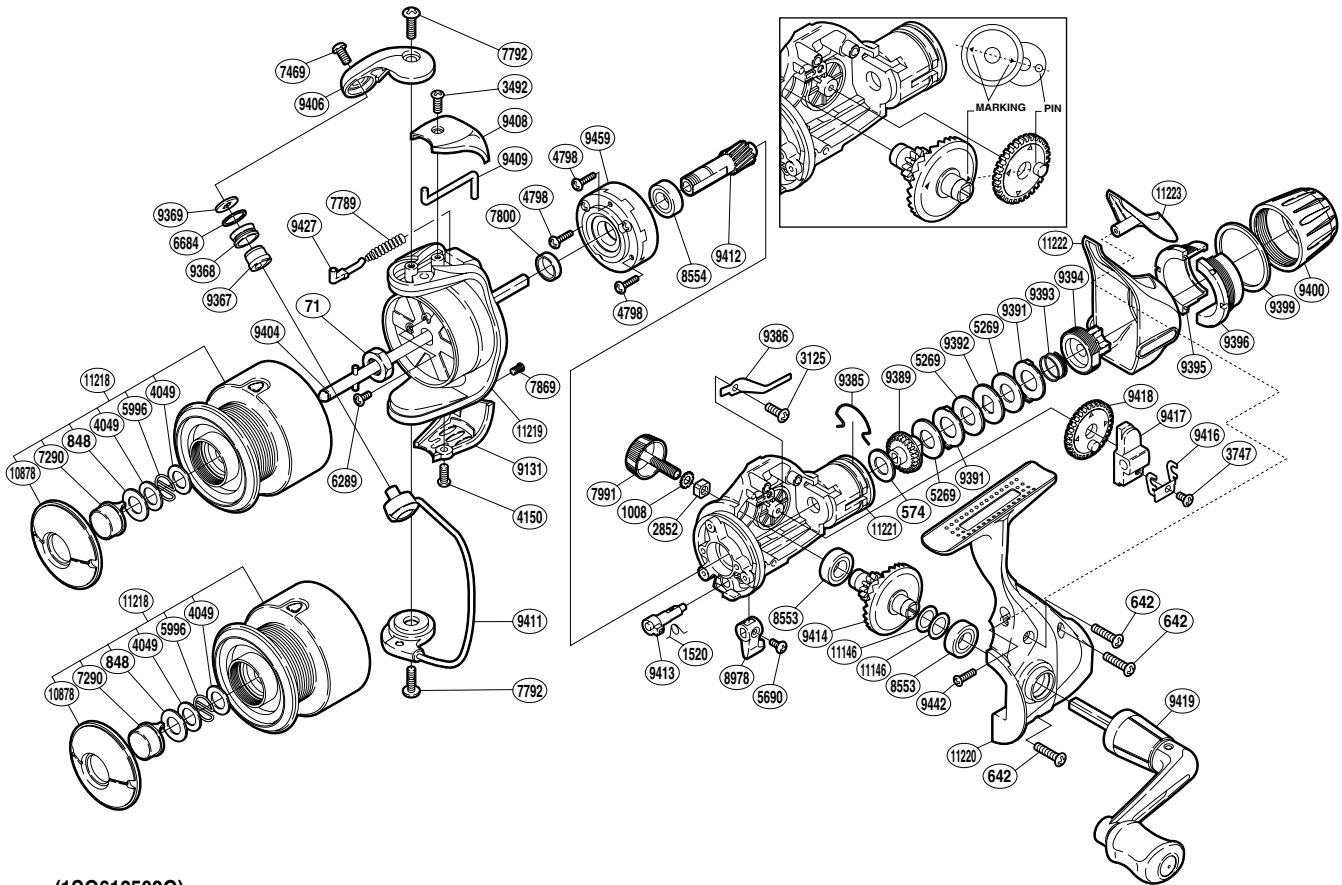

SHIMANO

NEXAVE

NEX-2500RB

(1SG612502G)

Part No.	Description	Part No.	Description	Part No.	Description
RD 0071	Rotor Nut	RD 7800	Rotor Ring	RD 9406	Bail Arm
RD 0574	Drag Washer	RD 7869	Screw	RD 9408	Bail Spring Cover
RD 0642	Screw	RD 7991	Handle Screw Cap	RD 9409	Bail Trip Lever
RD 0848	Washer	RD 8553	Ball Bearing	RD 9411	Bail Assembly
RD 1008	Handle Lock Washer	RD 8554	Ball Bearing	RD 9412	Pinion Gear
RD 1520	Anti-Reverse Cam Spring	RD 8978	Anti-Reverse Lever	RD 9413	Anti-Reverse Cam
RD 2852	Handle Screw Lock	RD 9131	Bail Hold Support Guard	RD 9414	Drive Gear
RD 3125	Screw	RD 9367	Line Roller Bushing	RD 9416	Oscillating Slider Retainer
RD 3492	Screw	RD 9368	Line Roller	RD 9417	Oscillating Slider
RD 3747	Screw	RD 9369	Line Roller Washer	RD 9418	Oscillating Gear
RD 4049	Washer	RD 9385	Hold Click Spring	RD 9419	Handle Assembly
RD 4150	Screw	RD 9386	Drag Click	RD 9427	Bail Spring Guide
RD 4798	Screw	RD 9389	Drag Shaft	RD 9442	Screw
RD 5269	Drag Washer	RD 9391	Eared Washer	RD 9459	Roller Clutch Assembly
RD 5690	Screw	RD 9392	Key Washer	RD10878	Push Button Collar
RD 5996	Locking Spring	RD 9393	Drag Coil Spring	RD11146	Washer
RD 6289	Screw	RD 9394	Pressure Screw	RD11218	Spool Assembly
RD 6684	Line Roller Spacer	RD 9395	Drag Programmer B1	RD11219	Rotor
RD 7290	Push Button	RD 9396	Drag Programmer B2	RD11220	Side Cover
RD 7469	Screw	RD 9399	Drag Programmer B Ring	RD11221	Body
RD 7789	Bail Spring	RD 9400	Drag Programmer A	RD11222	Rear Protector B
RD 7792	Screw	RD 9404	Main Shaft	RD11223	Rear Protector A

(181230)