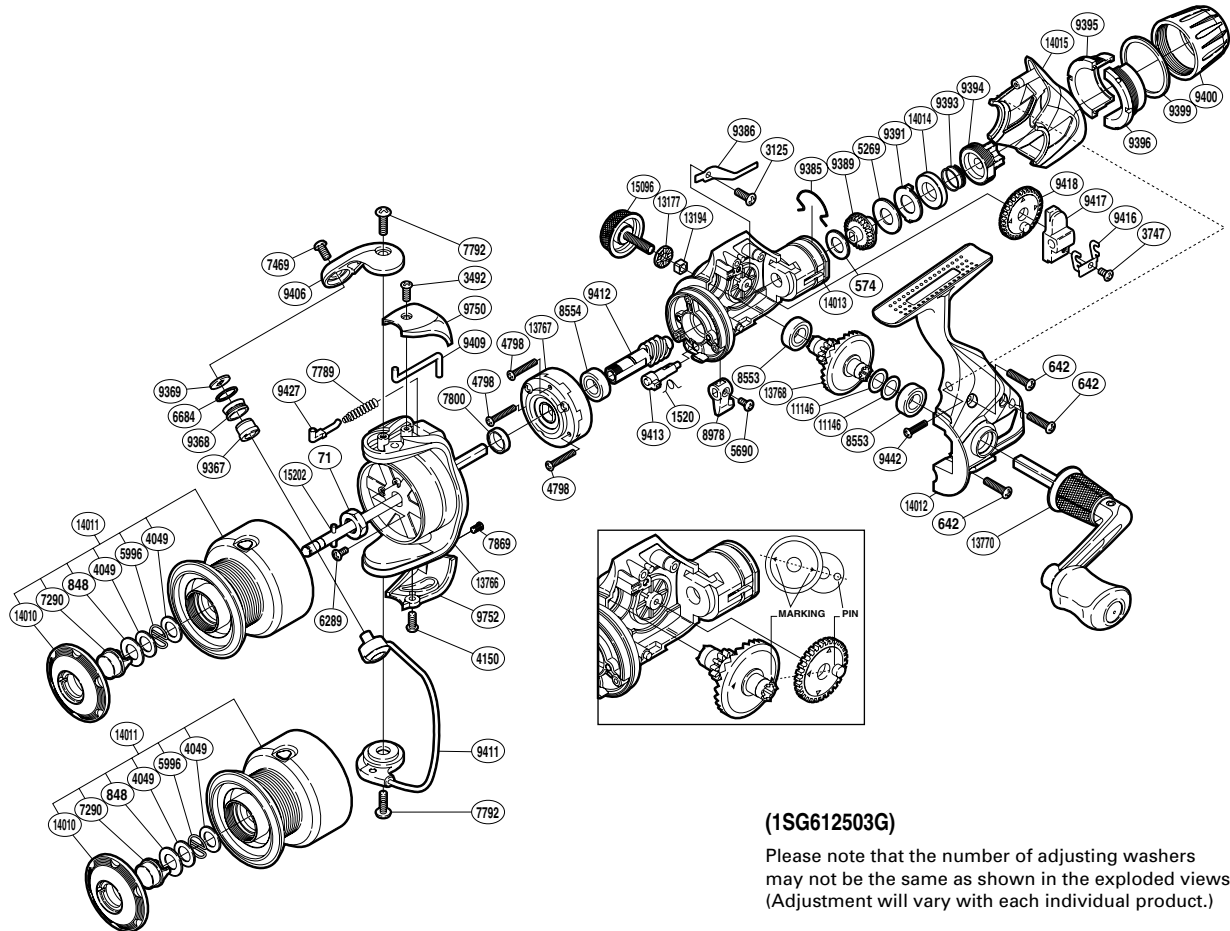

SHIMANO

NEXAVE

NEX-2500RC

Part No.	Description	Part No.	Description	Part No.	Description
RD 0071	Rotor Nut	RD 8553	Ball Bearing	RD 9417	Oscillating Slider
RD 0574	Drag Washer	RD 8554	Ball Bearing	RD 9418	Oscillating Gear
RD 0642	Screw	RD 8978	Anti-Reverse Lever	RD 9427	Bail Spring Guide
RD 0848	Washer	RD 9367	Line Roller Bushing	RD 9442	Screw
RD 1520	Anti-Reverse Cam Spring	RD 9368	Line Roller	RD 9750	Bail Spring Cover
RD 3125	Screw	RD 9385	Hold Click Spring	RD 9752	Bail Hold Support Guard
RD 3492	Screw	RD 9386	Drag Click	RD11146	Washer
RD 3747	Screw	RD 9389	Drag Shaft	RD13177	Handle Screw Cap Spacer
RD 4049	Washer	RD 9391	Eared Washer	RD13194	Handle Screw Lock
RD 4150	Screw	RD 9393	Drag Coil Spring	RD13766	Rotor
RD 4798	Screw	RD 9394	Pressure Screw	RD13767	Roller Clutch Assembly
RD 5269	Drag Washer	RD 9395	Drag Programmer B1	RD13768	Drive Gear
RD 5690	Screw	RD 9396	Drag Programmer B2	RD13770	Handle Assembly
RD 5996	Locking Spring	RD 9399	Drag Programmer B Ring	RD14010	Push Button Collar
RD 6289	Screw	RD 9400	Drag Programmer A	RD14011	Spool Assembly
RD 6684	Line Roller Spacer	RD 9406	Bail Arm	RD14012	Side Cover
RD 7290	Push Button	RD 9409	Bail Trip Lever	RD14013	Body
RD 7469	Screw	RD 9411	Bail Assembly	RD14014	Drag Collar
RD 7789	Bail Spring	RD 9412	Pinion Gear	RD14015	Rear Protector
RD 7792	Screw	RD 9413	Anti-Reverse Cam	RD15096	Handle Screw Cap
RD 7800	Rotor Ring	RD 9416	Oscillating Slider Retainer	RD15202	Main Shaft
RD 7869	Screw				