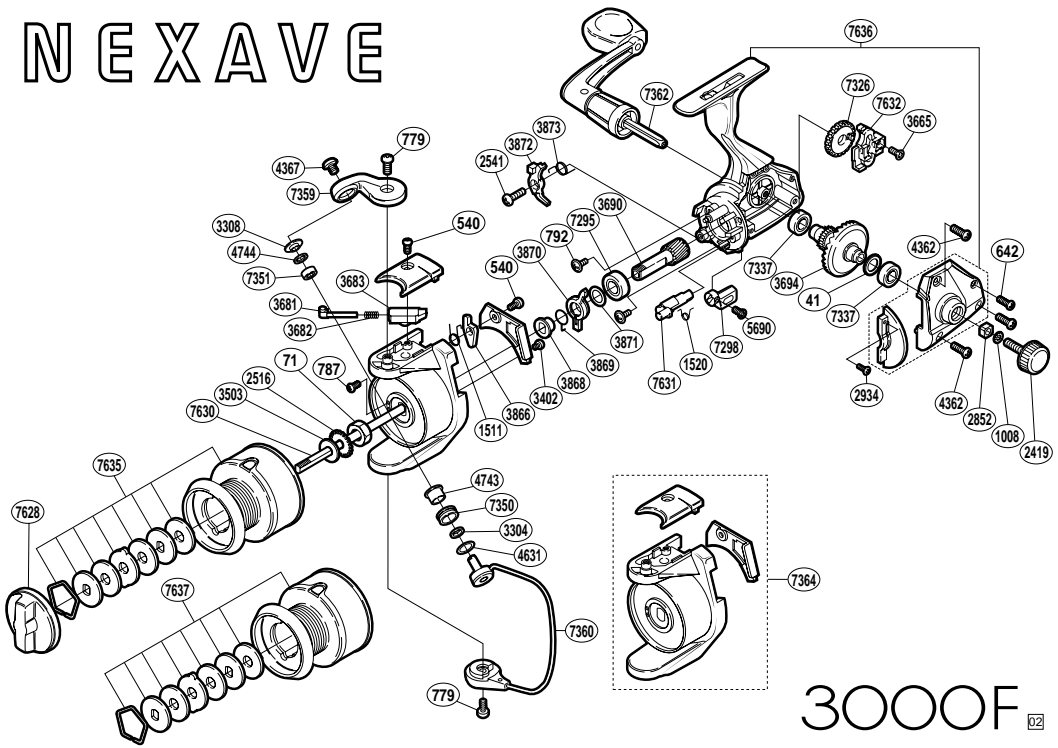

# NEXAVE

## 3000F 02

'02 NEX 3000F

RD No.	PARTS NAMES	RD No.	PARTS NAMES	RD No.	PARTS NAMES
0041	Drive Gear Washer	3665	Slider Retainer Screw	7295	Ball Bearing
0071	Rotor Nut	3681	Bail Spring Guide (A)	7298	Anti-Reverse Lever
0540	Multi-Purpose Screw	3682	Bail Spring	7326	Oscillating Gear
0642	Side Cover Screw (small)	3683	Bail Spring Guide (B)	7337	Ball Bearing
0779	Multi-Purpose Screw	3690	Pinion Gear	7350	Line Roller
0787	Nut Lock Screw	3694	Drive Gear	7351	Line Roller Bearing
0792	Bearing Retainer Screw	3866	Bail Trip Lever	7359	Bail Arm
1008	Handle Lock Washer	3868	Lock Out Spring Holder	7360	Bail Assembly
1511	Lever Spring	3869	Anti-Reverse Lock Out Spring	7362	Handle Assembly
1520	Anti-Reverse Cam Spring	3870	Anti-Reverse Lock Out	7364	Rotor Assembly
2419	Handle Screw Cap	3871	Bushing Washer	7628	Drag Knob Assembly
2516	Spool Support	3872	Anti-Reverse Pawl	7630	Main Shaft
2541	Anti-Reverse Pawl Screw	3873	Anti-Reverse Pawl Spring	7631	Anti-Reverse Cam
2852	Handle Screw Lock	4362	Side Cover Screw (large)	7632	Oscillating Slider
2934	Flange Screw	4367	Line Roller Screw	7635	Spool Assembly
3304	Bearing Spacer	4631	Spacer	7636	Body Assembly
3308	Line Roller Washer	4743	Line Roller Bushing		
3402	Cover Screw	4744	Roller Bearing Seal		
3503	Spool Washer	5690	Anti-Reverse Lever Screw	7637	Spare Spool Assembly