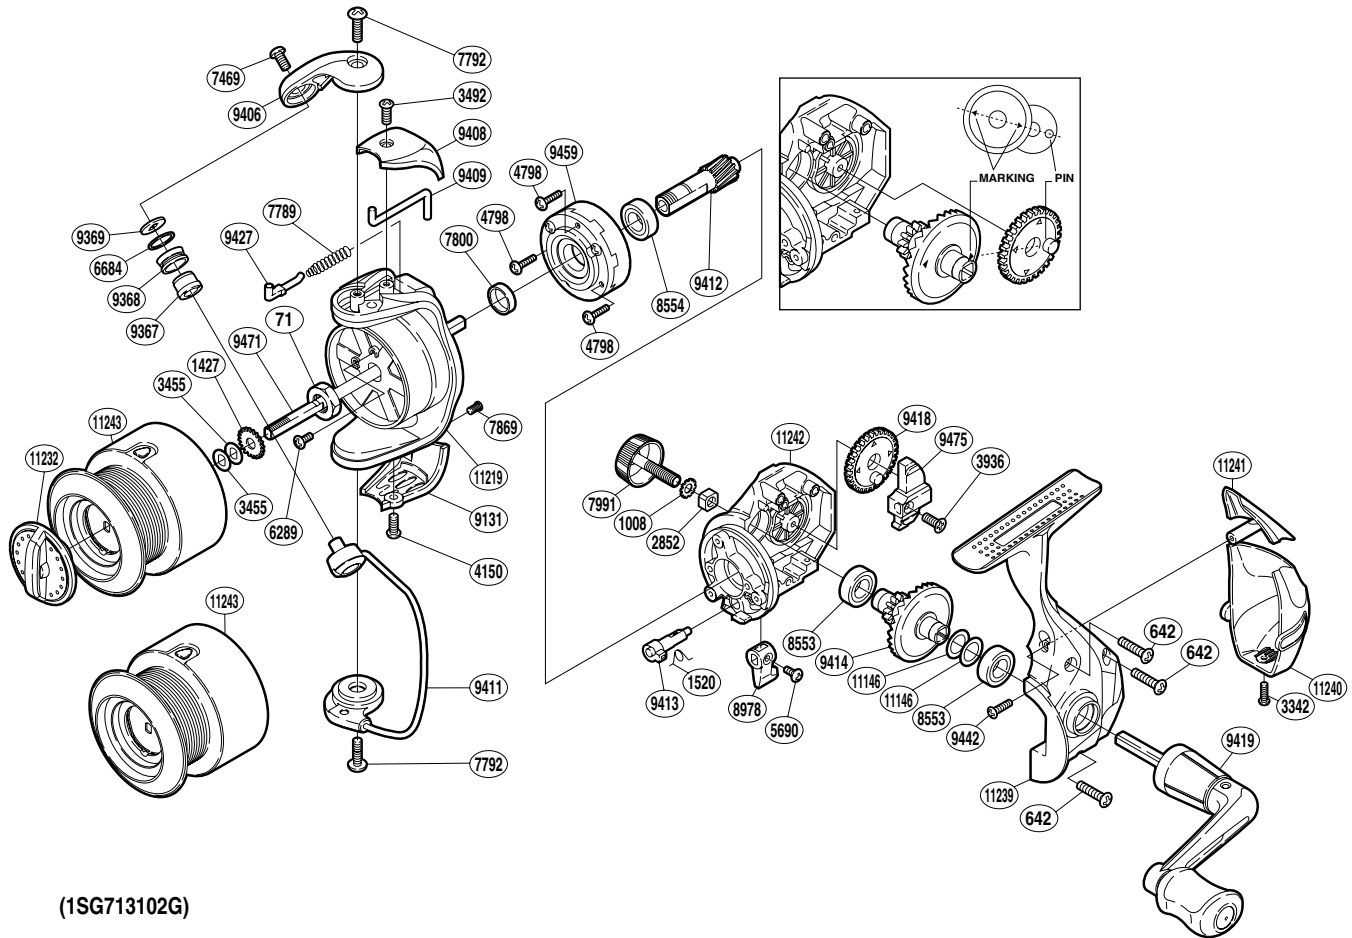

## NEXAVE

### NEX-3000SFB

(1SG713102G)

Part No.	Description	Part No.	Description	Part No.	Description
RD 0071	Rotor Nut	RD 7792	Screw	RD 9414	Drive Gear
RD 0642	Screw	RD 7800	Rotor Ring	RD 9418	Oscillating Gear
RD 1008	Handle Lock Washer	RD 7869	Screw	RD 9419	Handle Assembly
RD 1427	Spool Support	RD 7991	Handle Screw Cap	RD 9427	Bail Spring Guide
RD 1520	Anti-Reverse Cam Spring	RD 8553	Ball Bearing	RD 9442	Screw
RD 2852	Handle Screw Lock	RD 8554	Ball Bearing	RD 9459	Roller Clutch Assembly
RD 3342	Screw	RD 8978	Anti-Reverse Lever	RD 9471	Main Shaft
RD 3455	Spool Washer	RD 9131	Bail Hold Support Guard	RD 9475	Oscillating Slider
RD 3492	Screw	RD 9367	Line Roller Bushing	RD11146	Washer
RD 3936	Screw	RD 9368	Line Roller	RD11219	Rotor
RD 4150	Screw	RD 9369	Line Roller Washer	RD11232	Drag Knob
RD 4798	Screw	RD 9406	Bail Arm	RD11239	Side Cover
RD 5690	Screw	RD 9408	Bail Spring Cover	RD11240	Rear Protector B
RD 6289	Screw	RD 9409	Bail Trip Lever	RD11241	Rear Protector A
RD 6684	Line Roller Spacer	RD 9411	Bail Assembly	RD11242	Body
RD 7469	Screw	RD 9412	Pinion Gear	RD11243	Spool Assembly
RD 7789	Bail Spring	RD 9413	Anti-Reverse Cam		

(181230)