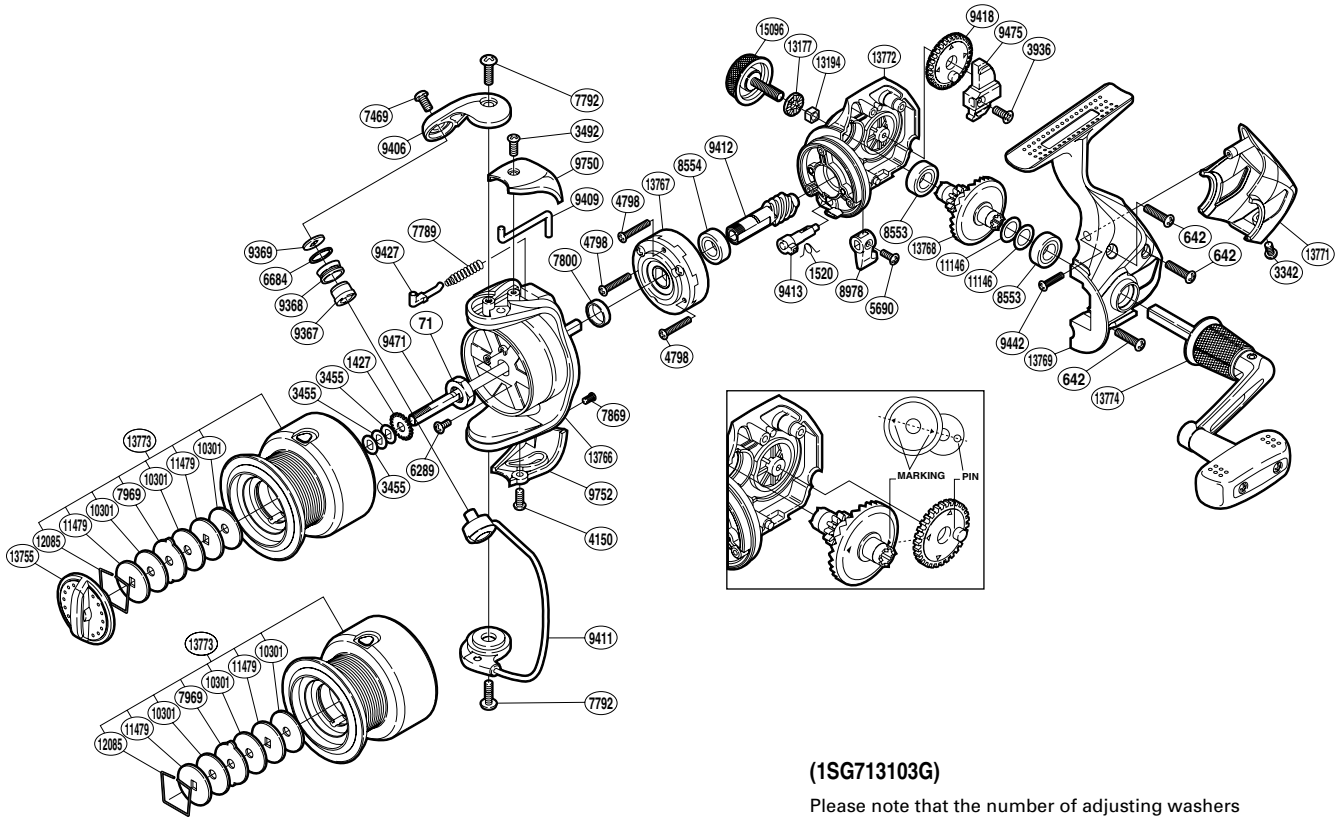

SHIMANO

NEXAVE

NEX-3000SFC

(1SG713103G)

Please note that the number of adjusting washers may not be the same as shown in the exploded views. (Adjustment will vary with each individual product.)

Part No.	Description	Part No.	Description	Part No.	Description
RD 0071	Rotor Nut	RD 7969	Eared Washer	RD 9752	Bail Hold Support Guard
RD 0642	Screw	RD 8553	Ball Bearing	RD10301	Drag Washer
RD 1427	Spool Support	RD 8554	Ball Bearing	RD11146	Washer
RD 1520	Anti-Reverse Cam Spring	RD 8978	Anti-Reverse Lever	RD11479	Key Washer
RD 3342	Screw	RD 9367	Line Roller Bushing	RD12085	Drag Washers Retainer
RD 3455	Spool Washer	RD 9368	Line Roller	RD13177	Handle Screw Cap Spacer
RD 3492	Screw	RD 9369	Line Roller Washer	RD13194	Handle Screw Lock
RD 3936	Screw	RD 9406	Bail Arm	RD13755	Drag Knob
RD 4150	Screw	RD 9409	Bail Trip Lever	RD13766	Rotor
RD 4798	Screw	RD 9411	Bail Assembly	RD13767	Roller Clutch Assembly
RD 5690	Screw	RD 9412	Pinion Gear	RD13768	Drive Gear
RD 6289	Screw	RD 9413	Anti-Reverse Cam	RD13769	Side Cover
RD 6684	Line Roller Spacer	RD 9418	Oscillating Gear	RD13771	Rear Protector
RD 7469	Screw	RD 9427	Bail Spring Guide	RD13772	Body
RD 7789	Bail Spring	RD 9442	Screw	RD13773	Spool Assembly
RD 7792	Screw	RD 9471	Main Shaft	RD13774	Handle Assembly
RD 7800	Rotor Ring	RD 9475	Oscillating Slider	RD15096	Handle Screw Cap
RD 7869	Screw	RD 9750	Bail Spring Cover		