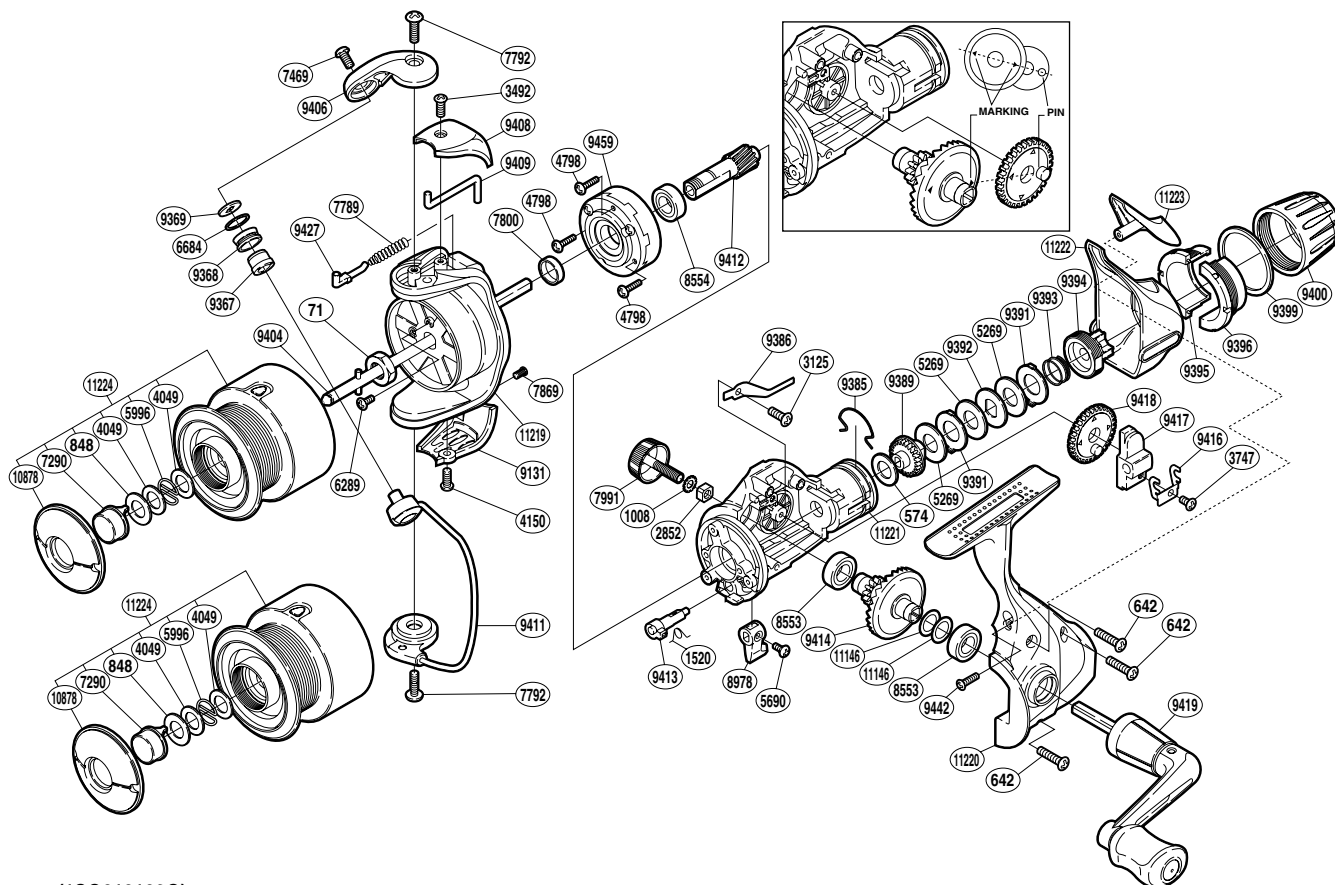

SHIMANO

NEXAVE

NEX-3000SRB

(1SG613102G)

Part No.	Description	Part No.	Description	Part No.	Description
RD 0071	Rotor Nut	RD 7800	Rotor Ring	RD 9406	Bail Arm
RD 0574	Drag Washer	RD 7869	Screw	RD 9408	Bail Spring Cover
RD 0642	Screw	RD 7991	Handle Screw Cap	RD 9409	Bail Trip Lever
RD 0848	Washer	RD 8553	Ball Bearing	RD 9411	Bail Assembly
RD 1008	Handle Lock Washer	RD 8554	Ball Bearing	RD 9412	Pinion Gear
RD 1520	Anti-Reverse Cam Spring	RD 8978	Anti-Reverse Lever	RD 9413	Anti-Reverse Cam
RD 2852	Handle Screw Lock	RD 9131	Bail Hold Support Guard	RD 9414	Drive Gear
RD 3125	Screw	RD 9367	Line Roller Bushing	RD 9416	Oscillating Slider Retainer
RD 3492	Screw	RD 9368	Line Roller	RD 9417	Oscillating Slider
RD 3747	Screw	RD 9369	Line Roller Washer	RD 9418	Oscillating Gear
RD 4049	Washer	RD 9385	Hold Click Spring	RD 9419	Handle Assembly
RD 4150	Screw	RD 9386	Drag Click	RD 9427	Bail Spring Guide
RD 4798	Screw	RD 9389	Drag Shaft	RD 9442	Screw
RD 5269	Drag Washer	RD 9391	Eared Washer	RD 9459	Roller Clutch Assembly
RD 5690	Screw	RD 9392	Key Washer	RD10878	Push Button Collar
RD 5996	Locking Spring	RD 9393	Drag Coil Spring	RD11146	Washer
RD 6289	Screw	RD 9394	Pressure Screw	RD11219	Rotor
RD 6684	Line Roller Spacer	RD 9395	Drag Programmer B1	RD11220	Side Cover
RD 7290	Push Button	RD 9396	Drag Programmer B2	RD11221	Body
RD 7469	Screw	RD 9399	Drag Programmer B Ring	RD11222	Rear Protector B
RD 7789	Bail Spring	RD 9400	Drag Programmer A	RD11223	Rear Protector A
RD 7792	Screw	RD 9404	Main Shaft	RD11224	Spool Assembly

(181230)