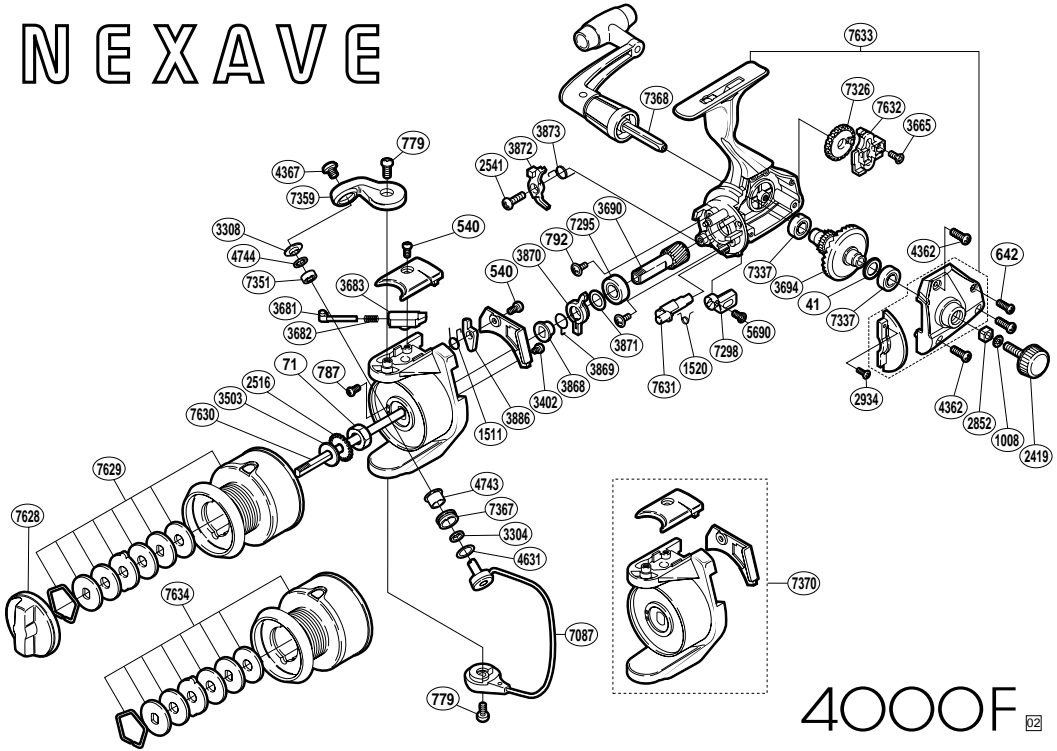

# NEXAVE

## 4000F

'02 NEX 4000F

RD No.	PARTS NAMES	RD No.	PARTS NAMES	RD No.	PARTS NAMES
0041	Drive Gear Washer	3665	Slider Retainer Screw	7087	Bail Assembly
0071	Rotor Nut	3681	Bail Spring Guide (A)	7295	Ball Bearing
0540	Multi-Purpose Screw	3682	Bail Spring	7298	Anti-Reverse Lever
0642	Side Cover Screw (small)	3683	Bail Spring Guide (B)	7326	Oscillating Gear
0779	Multi-Purpose Screw	3690	Pinion Gear	7337	Ball Bearing
0787	Nut Lock Screw	3694	Drive Gear	7351	Line Roller Bearing
0792	Bearing Retainer Screw	3868	Lock Out Spring Holder	7359	Bail Arm
1008	Handle Lock Washer	3869	Anti-Reverse Lock Out Spring	7367	Line Roller
1511	Lever Spring	3870	Anti-Reverse Lock Out	7368	Handle Assembly
1520	Anti-Reverse Cam Spring	3871	Bushing Washer	7370	Rotor Assembly
2419	Handle Screw Cap	3872	Anti-Reverse Pawl	7628	Drag Knob Assembly
2516	Spool Support	3873	Anti-Reverse Pawl Spring	7629	Spool Assembly
2541	Anti-Reverse Pawl Screw	3886	Bail Trip Lever	7630	Main Shaft
2852	Handle Screw Lock	4362	Side Cover Screw (large)	7631	Anti-Reverse Cam
2934	Flange Screw	4367	Line Roller Screw	7632	Oscillating Slider
3304	Bearing Spacer	4631	Spacer	7633	Body Assembly
3308	Line Roller Washer	4743	Line Roller Bushing		
3402	Cover Screw	4744	Roller Bearing Seal		
3503	Spool Washer	5690	Anti-Reverse Lever Screw	7634	Spare Spool Assembly