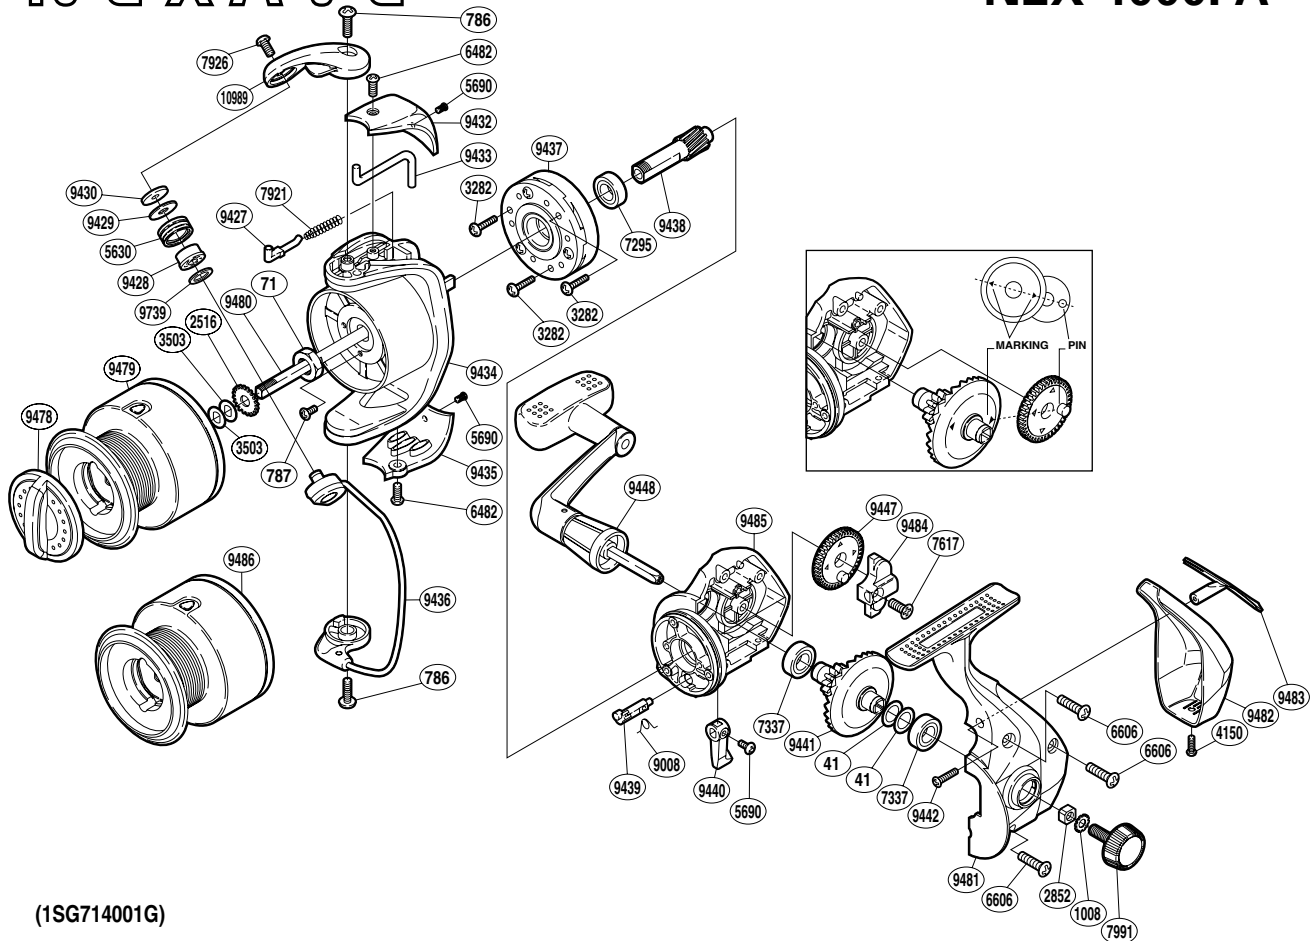

SHIMANO®

NEXAVE

NEX-4000FA

(1SG714001G)

Part No.	Description	Part No.	Description	Part No.	Description
RD 0041	Washer	RD 7921	Bail Spring	RD 9441	Drive Gear
RD 0071	Rotor Nut	RD 7926	Screw	RD 9442	Screw
RD 0786	Screw	RD 7991	Handle Screw Cap	RD 9447	Oscillating Gear
RD 0787	Screw	RD 9008	Anti-Reverse Cam Spring	RD 9448	Handle Assembly
RD 1008	Handle Lock Washer	RD 9427	Bail Spring Guide	RD 9478	Drag Knob
RD 2516	Spool Support	RD 9428	Line Roller Bushing	RD 9479	Spool Assembly
RD 2852	Handle Screw Lock	RD 9429	Line Roller Spacer	RD 9480	Main Shaft
RD 3282	Screw	RD 9430	Line Roller Washer	RD 9481	Side Cover
RD 3503	Spool Washer	RD 9432	Bail Spring Cover	RD 9482	Rear Protector B
RD 4150	Screw	RD 9433	Bail Trip Lever	RD 9483	Rear Protector A
RD 5630	Line Roller	RD 9434	Rotor	RD 9484	Oscillating Slider
RD 5690	Screw	RD 9435	Bail Hold Support Guard	RD 9485	Body
RD 6482	Screw	RD 9436	Bail Assembly	RD 9739	Bearing Spacer
RD 6606	Screw	RD 9437	Roller Clutch Assembly	RD10989	Bail Arm
RD 7295	Ball Bearing	RD 9438	Pinion Gear		
RD 7337	Ball Bearing	RD 9439	Anti-Reverse Cam		
RD 7617	Screw	RD 9440	Anti-Reverse Lever	RD 9486	Spare Spool Assembly

(180524)