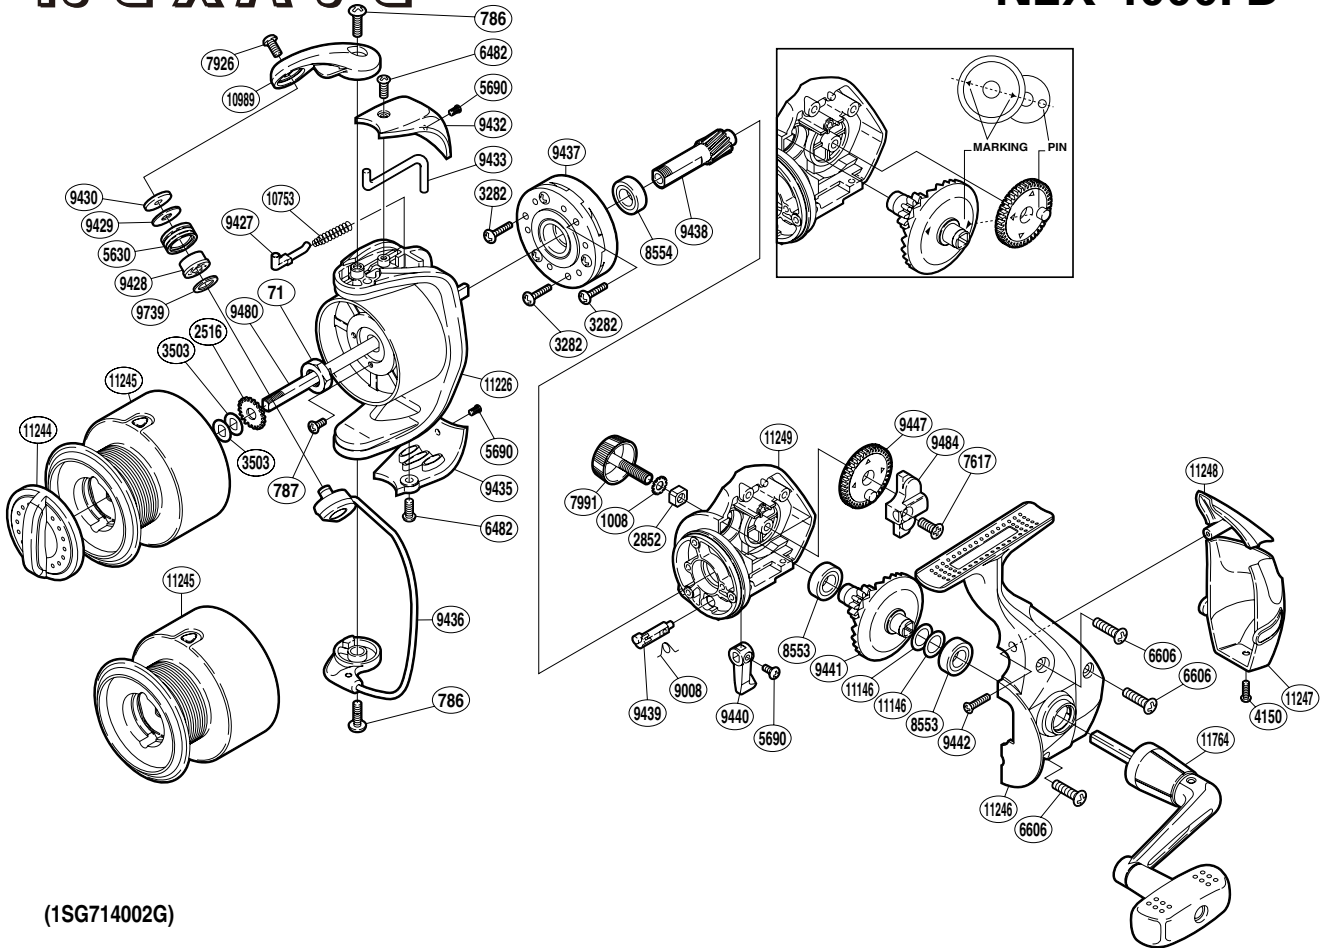

## NEXAVE

### NEX-4000FB

(1SG714002G)

Part No.	Description	Part No.	Description	Part No.	Description
RD 0071	Rotor Nut	RD 8553	Ball Bearing	RD 9442	Screw
RD 0786	Screw	RD 8554	Ball Bearing	RD 9447	Oscillating Gear
RD 0787	Screw	RD 9008	Anti-Reverse Cam Spring	RD 9480	Main Shaft
RD 1008	Handle Lock Washer	RD 9427	Bail Spring Guide	RD 9484	Oscillating Slider
RD 2516	Spool Support	RD 9428	Line Roller Bushing	RD 9739	Bearing Spacer
RD 2852	Handle Screw Lock	RD 9429	Line Roller Spacer	RD10753	Bail Spring
RD 3282	Screw	RD 9430	Line Roller Washer	RD10989	Bail Arm
RD 3503	Spool Washer	RD 9432	Bail Spring Cover	RD11146	Washer
RD 4150	Screw	RD 9433	Bail Trip Lever	RD11226	Rotor
RD 5630	Line Roller	RD 9435	Bail Hold Support Guard	RD11244	Drag Knob
RD 5690	Screw	RD 9436	Bail Assembly	RD11245	Spool Assembly
RD 6482	Screw	RD 9437	Roller Clutch Assembly	RD11246	Side Cover
RD 6606	Screw	RD 9438	Pinion Gear	RD11247	Rear Protector B
RD 7617	Screw	RD 9439	Anti-Reverse Cam	RD11248	Rear Protector A
RD 7926	Screw	RD 9440	Anti-Reverse Lever	RD11249	Body
RD 7991	Handle Screw Cap	RD 9441	Drive Gear	RD11764	Handle Assembly