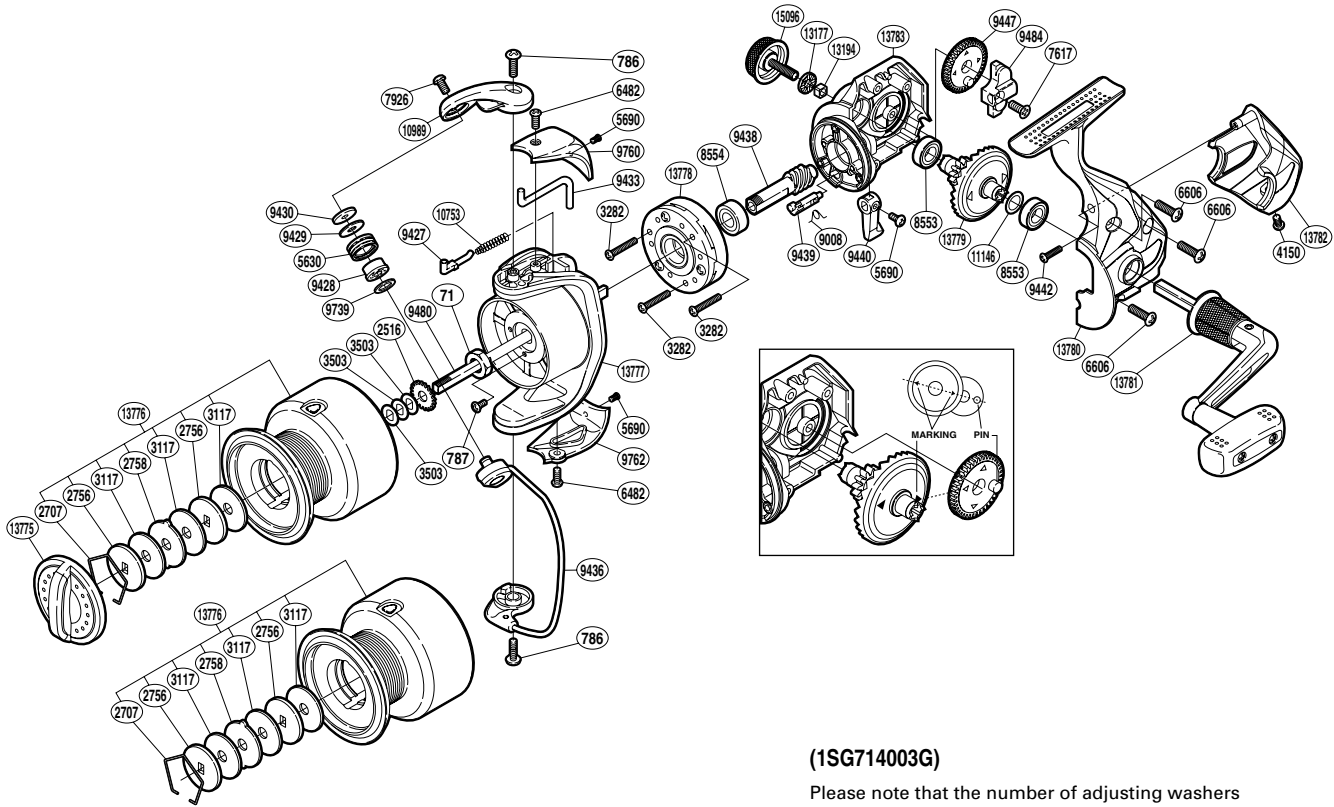

SHIMANO

NEXAVE

NEX-4000FC

(1SG714003G)

Please note that the number of adjusting washers may not be the same as shown in the exploded views. (Adjustment will vary with each individual product.)

Part No.	Description	Part No.	Description	Part No.	Description
RD 0071	Rotor Nut	RD 8553	Ball Bearing	RD 9760	Bail Spring Cover
RD 0786	Screw	RD 8554	Ball Bearing	RD 9762	Bail Hold Support Guard
RD 0787	Screw	RD 9008	Anti-Reverse Cam Spring	RD10753	Bail Spring
RD 2516	Spool Support	RD 9427	Bail Spring Guide	RD10989	Bail Arm
RD 2707	Drag Washers Retainer	RD 9428	Line Roller Bushing	RD11146	Washer
RD 2756	Key Washer	RD 9429	Line Roller Spacer	RD13177	Handle Screw Cap Spacer
RD 2758	Eared Washer	RD 9430	Line Roller Washer	RD13194	Handle Screw Lock
RD 3117	Drag Washer	RD 9433	Bail Trip Lever	RD13775	Drag Knob
RD 3282	Screw	RD 9436	Bail Assembly	RD13776	Spool Assembly
RD 3503	Spool Washer	RD 9438	Pinion Gear	RD13777	Rotor
RD 4150	Screw	RD 9439	Anti-Reverse Cam	RD13778	Roller Clutch Assembly
RD 5630	Line Roller	RD 9440	Anti-Reverse Lever	RD13779	Drive Gear
RD 5690	Screw	RD 9442	Screw	RD13780	Side Cover
RD 6482	Screw	RD 9447	Oscillating Gear	RD13781	Handle Assembly
RD 6606	Screw	RD 9480	Main Shaft	RD13782	Rear Protector
RD 7617	Screw	RD 9484	Oscillating Slider	RD13783	Body
RD 7926	Screw	RD 9739	Bearing Spacer	RD15096	Handle Screw Cap