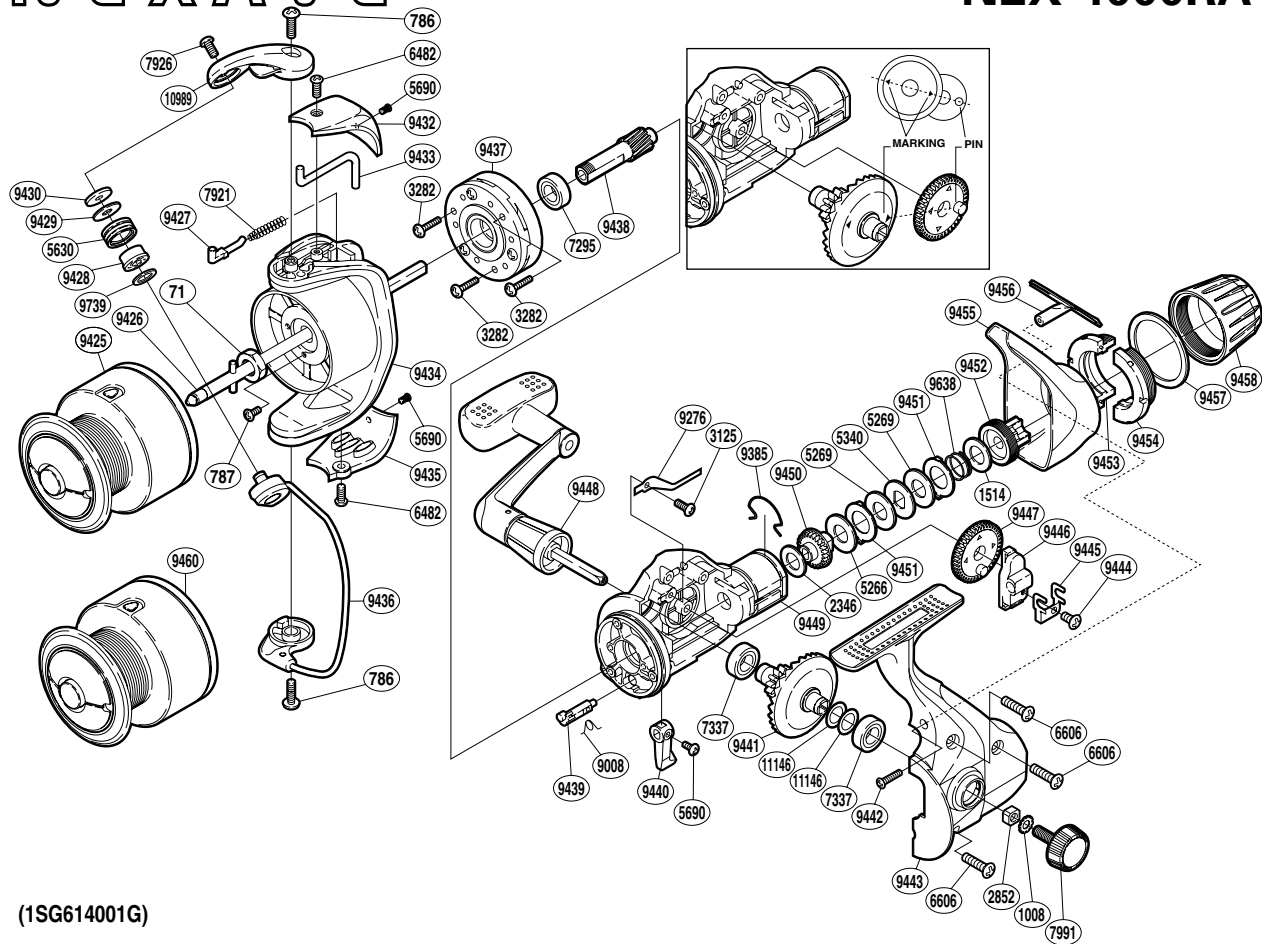

SHIMANO

NEXAVE

NEX-4000RA

(1SG614001G)

Part No.	Description	Part No.	Description	Part No.	Description
RD 0071	Rotor Nut	RD 9008	Anti-Reverse Cam Spring	RD 9444	Slider Retainer Screw
RD 0786	Screw	RD 9276	Drag Click	RD 9445	Oscillating Slider Retainer
RD 0787	Screw	RD 9385	Hold Click Spring	RD 9446	Oscillating Slider
RD 1008	Handle Lock Washer	RD 9425	Spool Assembly	RD 9447	Oscillating Gear
RD 1514	Washer	RD 9426	Main Shaft	RD 9448	Handle Assembly
RD 2346	Drag Washer C (cloth)	RD 9427	Bail Spring Guide	RD 9449	Body
RD 2852	Handle Screw Lock	RD 9428	Line Roller Bushing	RD 9450	Drag Shaft
RD 3125	Screw	RD 9429	Line Roller Spacer	RD 9451	Eared Washer
RD 3282	Screw	RD 9430	Line Roller Washer	RD 9452	Pressure Screw
RD 5266	Drag Washer H (cloth)	RD 9432	Bail Spring Cover	RD 9453	Drag Programmer B1
RD 5269	Drag Washer H (blue)	RD 9433	Bail Trip Lever	RD 9454	Drag Programmer B2
RD 5340	Key Washer A	RD 9434	Rotor	RD 9455	Rear Protector B
RD 5630	Line Roller	RD 9435	Bail Hold Support Guard	RD 9456	Rear Protector A
RD 5690	Screw	RD 9436	Bail Assembly	RD 9457	Drag Programmer B Ring
RD 6482	Screw	RD 9437	Roller Clutch Assembly	RD 9458	Drag Programmer A
RD 6606	Screw	RD 9438	Pinion Gear	RD 9638	Drag Coil Spring
RD 7295	Ball Bearing	RD 9439	Anti-Reverse Cam	RD 9739	Bearing Spacer
RD 7337	Ball Bearing	RD 9440	Anti-Reverse Lever	RD10989	Bail Arm
RD 7921	Bail Spring	RD 9441	Drive Gear	RD11146	Washer
RD 7926	Screw	RD 9442	Screw		
RD 7991	Handle Screw Cap	RD 9443	Side Cover	RD 9460	Spare Spool Assembly