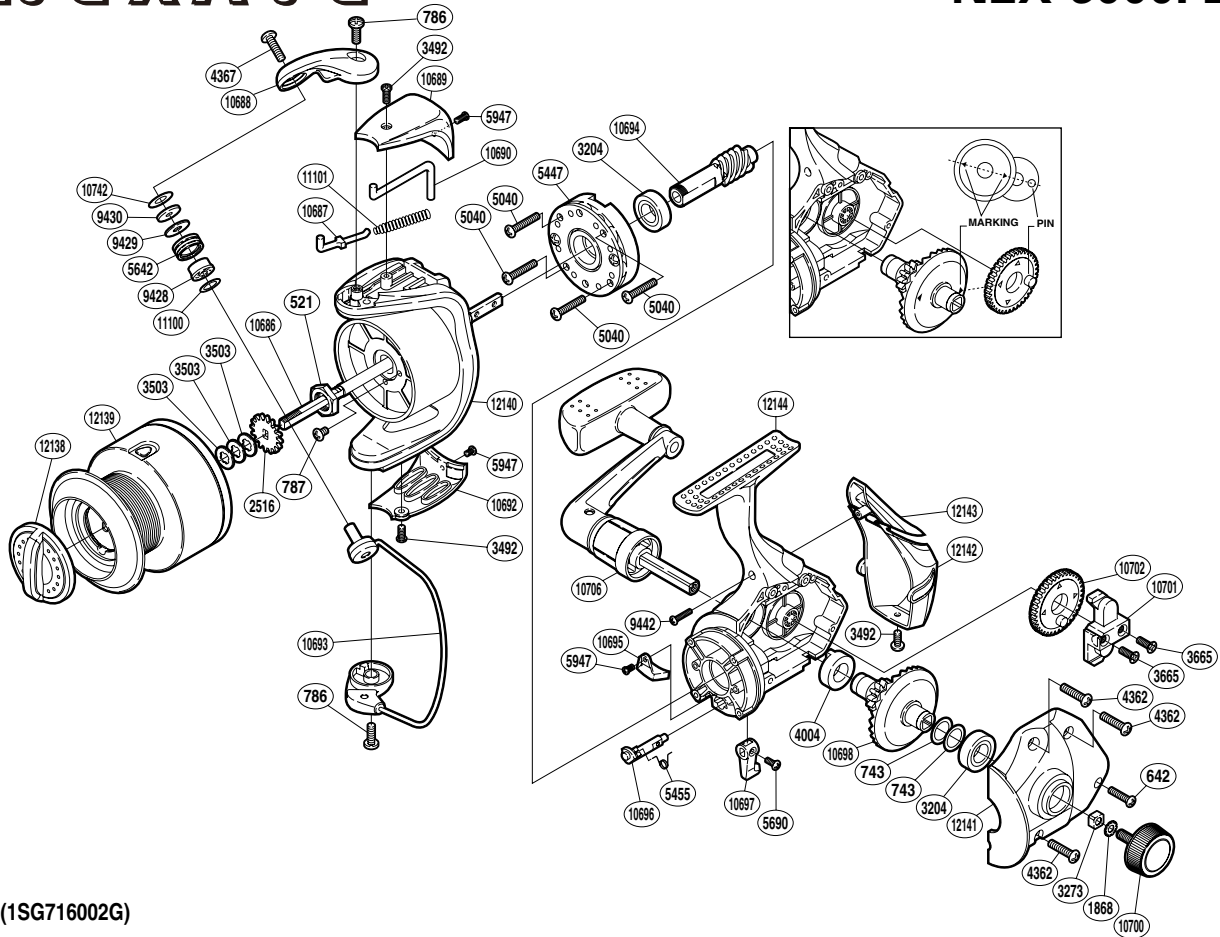

SHIMANO

NEXAVE

NEX-6000FB

(1SG716002G)

Part No.	Description	Part No.	Description	Part No.	Description
RD 0521	Rotor Nut	RD 5455	Anti-Reverse Cam Spring	RD10696	Anti-Reverse Cam
RD 0642	Screw	RD 5642	Line Roller	RD10697	Anti-Reverse Lever
RD 0743	Washer	RD 5690	Screw	RD10698	Drive Gear
RD 0786	Screw	RD 5947	Screw	RD10700	Handle Screw Cap
RD 0787	Screw	RD 9428	Line Roller Bushing	RD10701	Oscillating Slider
RD 1868	Handle Lock Washer	RD 9429	Line Roller Spacer	RD10702	Oscillating Gear
RD 2516	Spool Support	RD 9430	Line Roller Washer	RD10706	Handle Assembly
RD 3204	Ball Bearing	RD 9442	Screw	RD10742	Spacer
RD 3273	Handle Screw Lock	RD10686	Main Shaft	RD11100	Washer
RD 3492	Screw	RD10687	Bail Spring Guide A	RD11101	Bail Spring
RD 3503	Spool Washer	RD10688	Bail Arm	RD12138	Drag Knob
RD 3665	Screw	RD10689	Bail Spring Cover	RD12139	Spool Assembly
RD 4004	Drive Gear Bushing	RD10690	Bail Trip Lever	RD12140	Rotor
RD 4362	Screw	RD10692	Bail Hold Support Guard	RD12141	Side Cover
RD 4367	Screw	RD10693	Bail Assembly	RD12142	Rear Protector B
RD 5040	Screw	RD10694	Pinion Gear	RD12143	Rear Protector A
RD 5447	Roller Clutch Assembly	RD10695	Bail Trip Strike	RD12144	Body