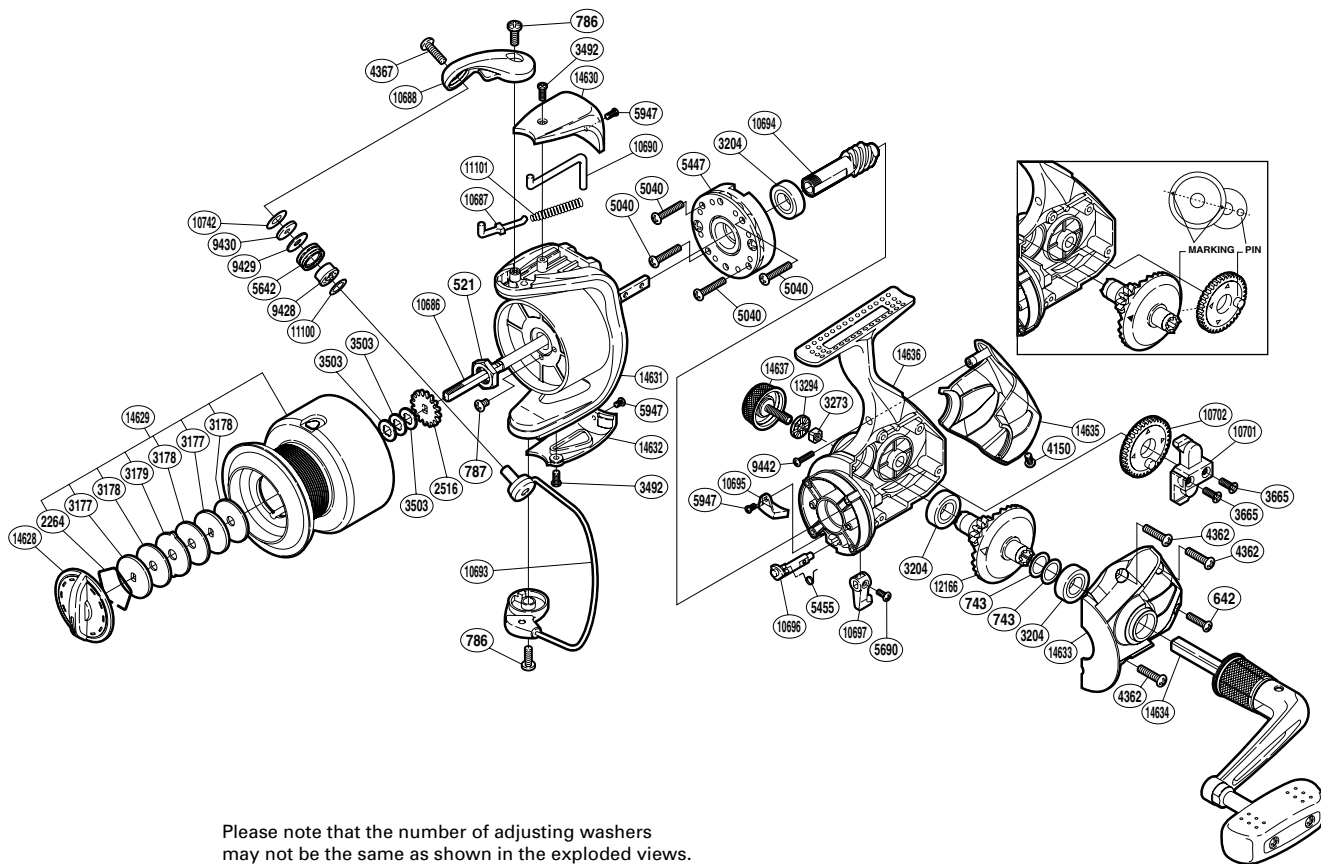

# SHIMANO NEXAVE

## NEX-6000FC

(1SG716003G) Please note that the number of adjusting washers may not be the same as shown in the exploded views. (Adjustment will vary with each individual product.)

Part No.	Description	Part No.	Description	Part No.	Description
RD 0521	Rotor Nut	RD 5040	Screw	RD10697	Anti-Reverse Lever
RD 0642	Screw	RD 5447	Roller Clutch Assembly	RD10701	Oscillating Slider
RD 0743	Washer	RD 5455	Anti-Reverse Cam Spring	RD10702	Oscillating Gear
RD 0786	Screw	RD 5642	Line Roller	RD10742	Spacer
RD 0787	Screw	RD 5690	Screw	RD11100	Washer
RD 2264	Drag Washers Retainer	RD 5947	Screw	RD11101	Bail Spring
RD 2516	Spool Support	RD 9428	Line Roller Bushing	RD12166	Drive Gear
RD 3177	Key Washer	RD 9429	Line Roller Spacer	RD13294	Handle Screw Lock Washer
RD 3178	Drag Washer	RD 9430	Line Roller Washer	RD14628	Drag Knob
RD 3179	Eared Washer	RD 9442	Screw	RD14629	Spool Assembly
RD 3204	Ball Bearing	RD10686	Main Shaft	RD14630	Bail Spring Cover
RD 3273	Handle Screw Lock	RD10687	Bail Spring Guide A	RD14631	Rotor
RD 3492	Screw	RD10688	Bail Arm	RD14632	Bail Hold Support Guard
RD 3503	Spool Washer	RD10690	Bail Trip Lever	RD14633	Side Cover
RD 3665	Screw	RD10693	Bail Assembly	RD14634	Handle Assembly
RD 4150	Screw	RD10694	Pinion Gear	RD14635	Rear Protector
RD 4362	Screw	RD10695	Bail Trip Strike	RD14636	Body
RD 4367	Screw	RD10696	Anti-Reverse Cam	RD14637	Handle Screw Cap