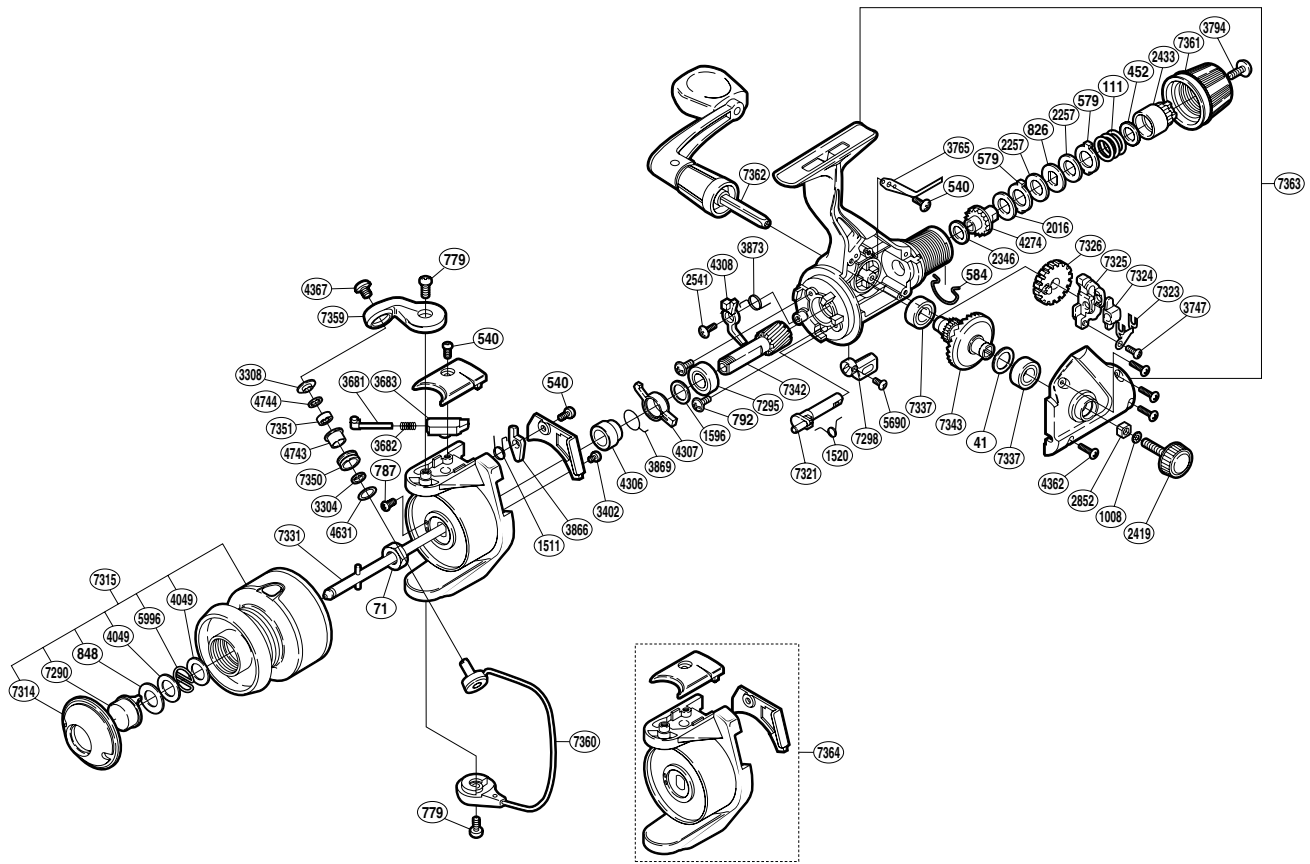

SHIMANO®

NEXAVE

NEX-3000R

(1SG613000G)

Part No.	Description	Part No.	Description	Part No.	Description
RD 0041	Drive Gear Washer	RD 3304	Bearing Spacer	RD 5996	Locking Spring
RD 0071	Rotor Nut	RD 3308	Line Roller Washer	RD 7290	Push Button
RD 0111	Drag Coil Spring	RD 3402	Cover Screw	RD 7295	Ball Bearing
RD 0452	Drag Spring Washer	RD 3681	Bail Spring Guide (A)	RD 7298	Anti-Reverse Lever
RD 0540	Multi-Purpose Screw	RD 3682	Bail Spring	RD 7314	Push Button Collar
RD 0579	Eared Washer "B"	RD 3683	Bail Spring Guide (B)	RD 7315	Spool Assembly
RD 0584	Hold Click Spring	RD 3747	Slider Retainer Screw	RD 7321	Anti-Reverse Cam
RD 0779	Multi-Purpose Screw	RD 3765	Drag Click	RD 7323	Oscillating Slider Retainer
RD 0787	Nut Lock Screw	RD 3794	Drag Knob Screw	RD 7324	Oscillating Slider Inner
RD 0792	Bearing Retainer Screw	RD 3866	Bail Trip Lever	RD 7325	Oscillating Slider
RD 0826	Key Washer "A"	RD 3869	Anti-Reverse Lock Out Spring	RD 7326	Oscillating Gear
RD 0848	Small Hole Washer	RD 3873	Anti-Reverse Pawl Spring	RD 7331	Main Shaft
RD 1008	Handle Lock Washer	RD 4049	Large Hole Washer	RD 7337	Ball Bearing
RD 1511	Lever Spring	RD 4274	Drag Shaft	RD 7342	Pinion Gear
RD 1520	Anti-Reverse Cam Spring	RD 4306	Lock Out Spring Holder	RD 7343	Drive Gear
RD 1596	Bushing Washer	RD 4307	Anti-Reverse Lock Out	RD 7350	Line Roller
RD 2016	Drag Washer "H" (cloth)	RD 4308	Anti-Reverse Pawl	RD 7351	Line Roller Bearing
RD 2257	Drag Washer "H" (blue)	RD 4362	Side Cover Screw	RD 7359	Bail Arm
RD 2346	Drag Washer "C" (cloth)	RD 4367	Line Roller Screw	RD 7360	Bail Assembly
RD 2419	Handle Screw Cap	RD 4631	Spacer	RD 7361	Drag Knob
RD 2433	Pressure Screw	RD 4743	Line Roller Bushing	RD 7362	Handle Assembly
RD 2541	Anti-Reverse Pawl Screw	RD 4744	Roller Bearing Seal	RD 7363	Body Set
RD 2852	Handle Screw Lock	RD 5690	Anti-Reverse Lever Screw	RD 7364	Rotor Assembly

(160708)