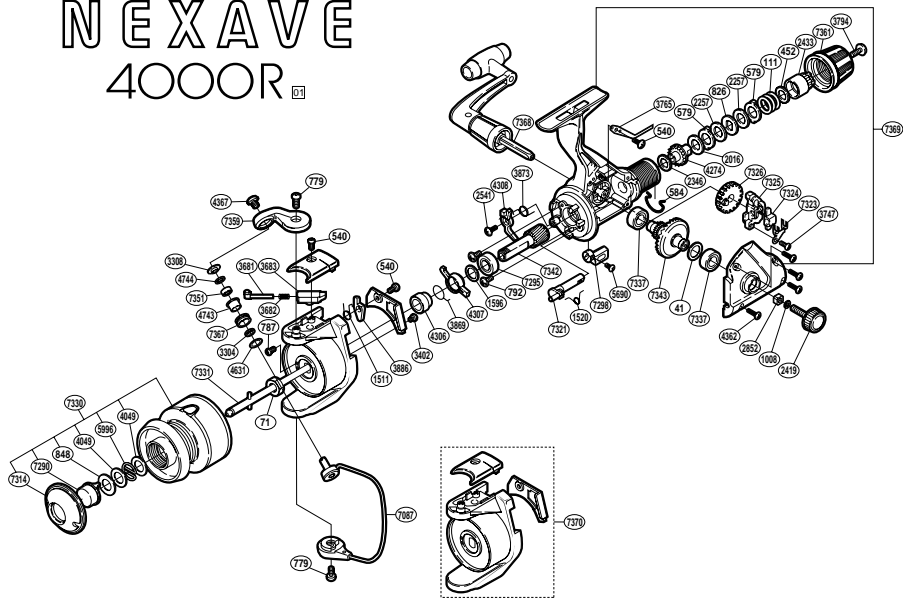

NEXAVE 4000R 01

RD No.	PARTS NAMES	RD No.	PARTS NAMES	RD No.	PARTS NAMES
0041	Drive Gear Washer	3304	Bearing Spacer	5996	Locking Spring
0071	Rotor Nut	3308	Line Roller Washer	7087	Bail Assembly
0111	Drag Coil Spring	3402	Cover Screw	7290	Push Button
0452	Drag Spring Washer	3681	Bail Spring Guide (A)	7295	Ball Bearing
0540	Multi-Purpose Screw	3682	Bail Spring	7298	Anti-Reverse Lever
0579	Eared Washer "B"	3683	Bail Spring Guide (B)	7314	Push Button Collar
0584	Hold Click Spring	3747	Slider Retainer Screw	7321	Anti-Reverse Cam
0779	Multi-Purpose Screw	3765	Drag Click	7323	Oscillating Slider Retainer
0787	Nut Lock Screw	3794	Drag Knob Screw	7324	Oscillating Slider Inner
0792	Bearing Retainer Screw	3869	Anti-Reverse Lock Out Spring	7325	Oscillating Slider
0826	Key Washer "A"	3873	Anti-Reverse Pawl Spring	7326	Oscillating Gear
0848	Small Hole Washer	3886	Bail Trip Lever	7330	Spool Assembly
1008	Handle Lock Washer	4049	Large Hole Washer	7331	Main Shaft
1511	Lever Spring	4274	Drag Shaft	7337	Ball Bearing
1520	Anti-Reverse Cam Spring	4306	Lock Out Spring Holder	7342	Pinion Gear
1596	Bushing Washer	4307	Anti-Reverse Lock Out	7343	Drive Gear
2016	Drag Washer "H" (cloth)	4308	Anti-Reverse Pawl	7351	Line Roller Bearing
2257	Drag Washer "H" (blue)	4362	Side Cover Screw	7359	Bail Arm
2346	Drag Washer "C" (cloth)	4367	Line Roller Screw	7361	Drag Knob
2419	Handle Screw Cap	4631	Spacer	7367	Line Roller
2433	Pressure Screw	4743	Line Roller Bushing	7368	Handle Assembly
2541	Anti-Reverse Pawl Screw	4744	Roller Bearing Seal	7369	Body Set
2852	Handle Screw Lock	5690	Anti-Reverse Lever Screw	7370	Rotor Assembly